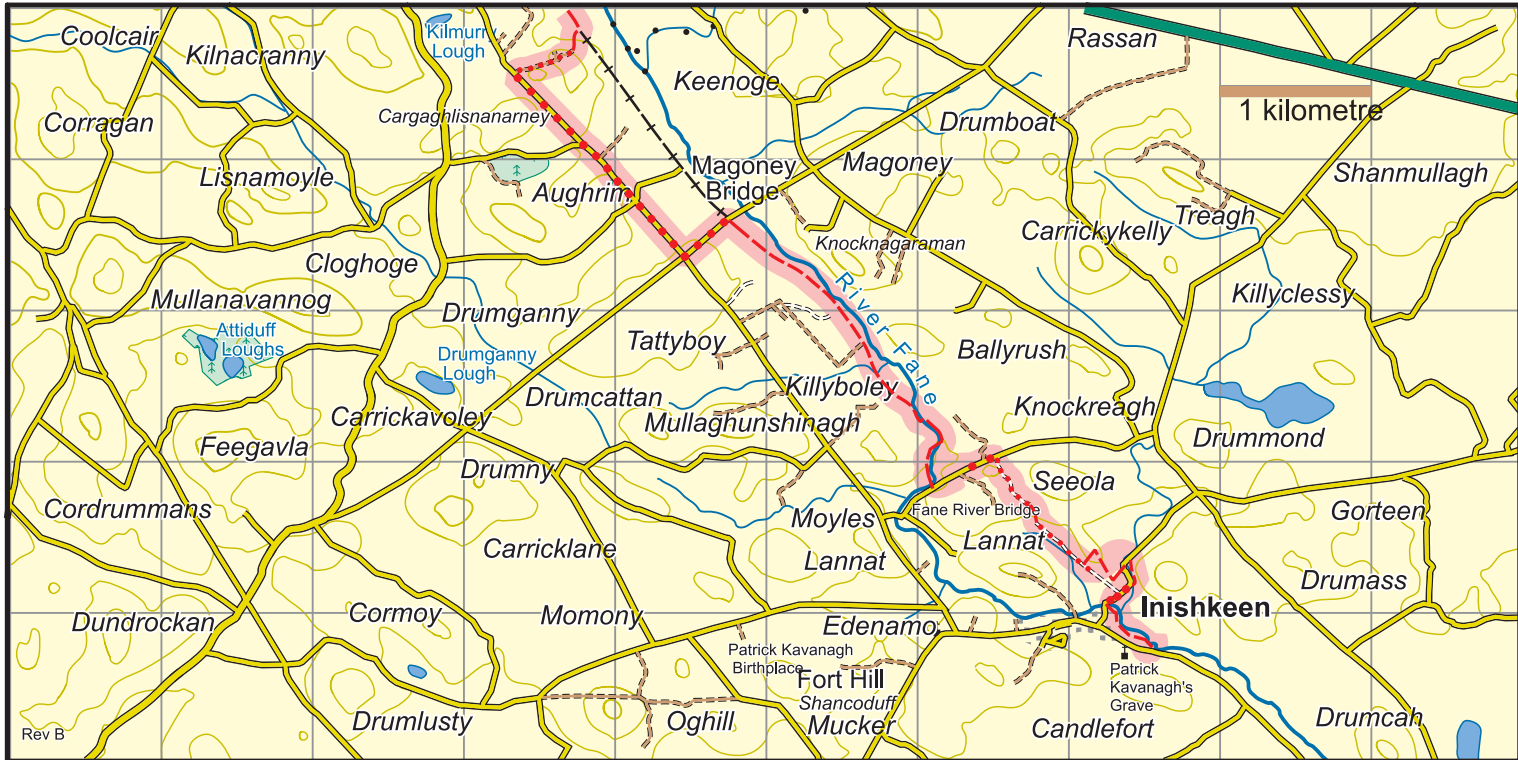

Monaghan Way : Map 5 Magoney Bridge to Inishkeen

Rev B

This map is made available from the National Trails Office / Irish Sports Council, produced by EastWest mapping. The map is intended for personal use only and should not be modified, republished or transmitted in any form without the permission of the National Trails Office. The representation of a track or path on this map does not indicate a right of way. The map includes Ordnance Survey Ireland data made available for display under Permit No. 8658. (c) Ordnance Survey Ireland / Government of Ireland.