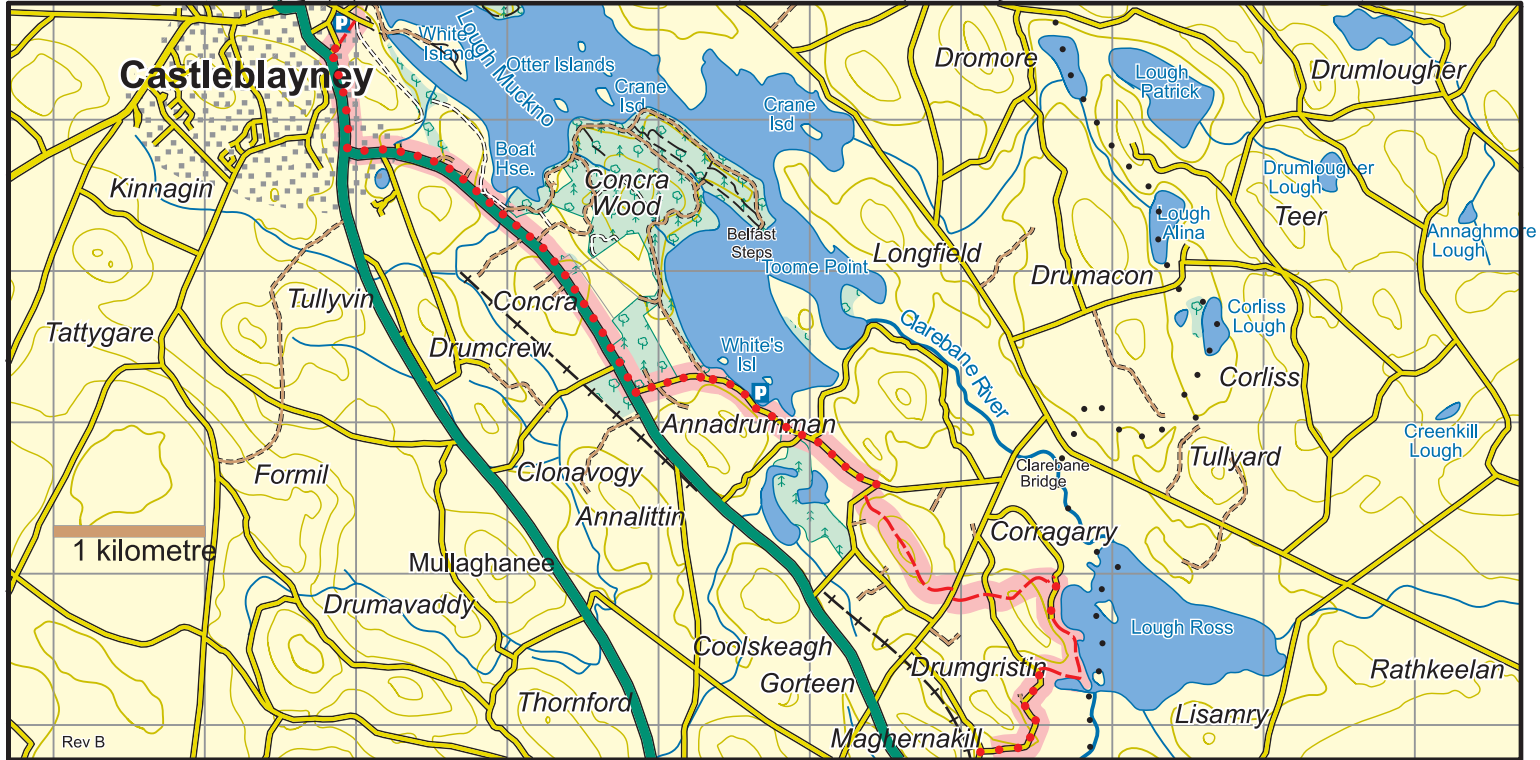

Monaghan Way : Map 3 Castleblayney to Lough Ross

This map is made available from the National Trails Office / IrishSports Council, produced by EastWest mapping. The map is intended for personal use only and should not be modified, republished or transmitted in any form without the permission of the National Trails Office. The representation of a track or path on this map does not indicate a right of way. The map includes Ordnance Survey Ireland data made available for display under Permit No. 8658. (c) Ordnance Survey Ireland / Government of Ireland.