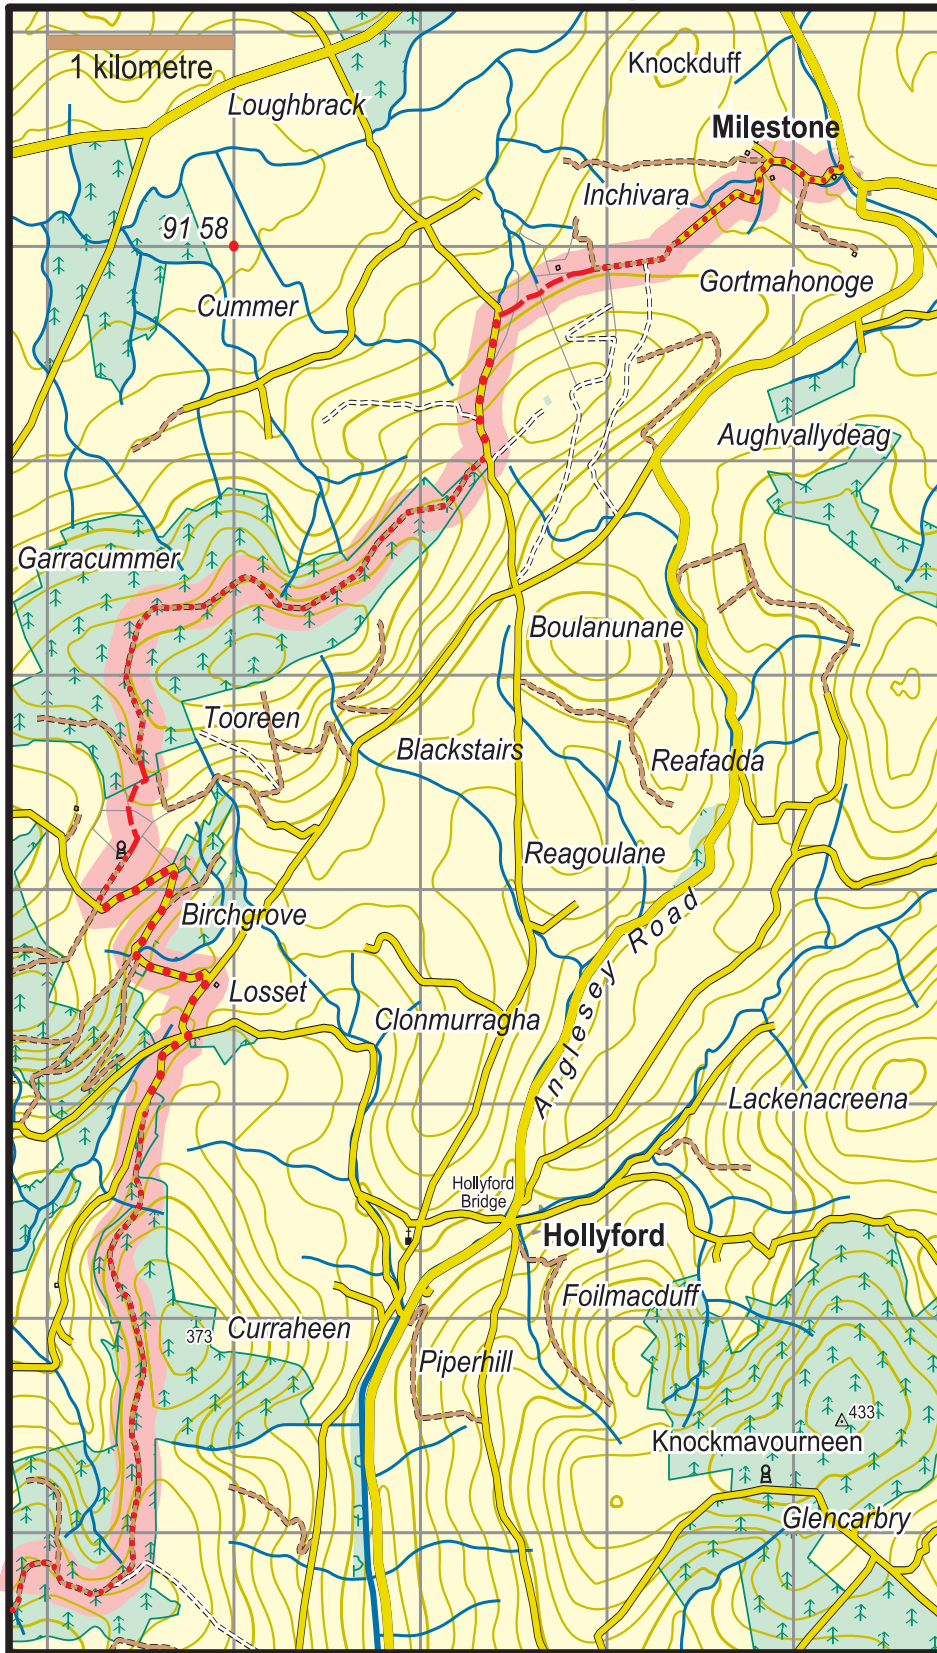

Multeen Way : Map 1 Milestone to Hollyford

	National Road
	Main Road
	Minor Road
	Forest/ Dirt Road
	Track
	Rough Path/ No path
	Major power line
	Railway
	County boundary
	Cliff - impassable/small
	Forest - conifer/deciduous
	Car Park
	Church

The National Trails Office encourages trail users to apply the Leave No Trace principles:

1. Plan ahead and prepare
2. Be considerate of others
3. Respect farm animals and wildlife
4. Travel and camp on durable ground
5. Leave what you find
6. Dispose of waste properly
7. Minimise the affects of fire