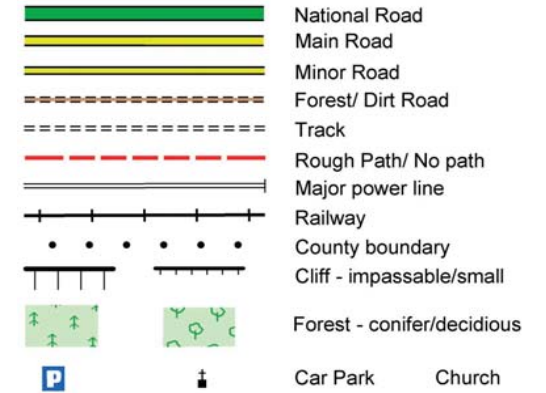

Western Way Mayo : Map 9 - Derry to Bellacorick to Ballymonnelly

The National Trails Office encourages trail users to apply the Leave No Trace principles:

1. Plan ahead and prepare
2. Be considerate of others
3. Respect farm animals and wildlife
4. Travel and camp on durable ground
5. Leave what you find
6. Dispose of waste properly
7. Minimise the affects of fire