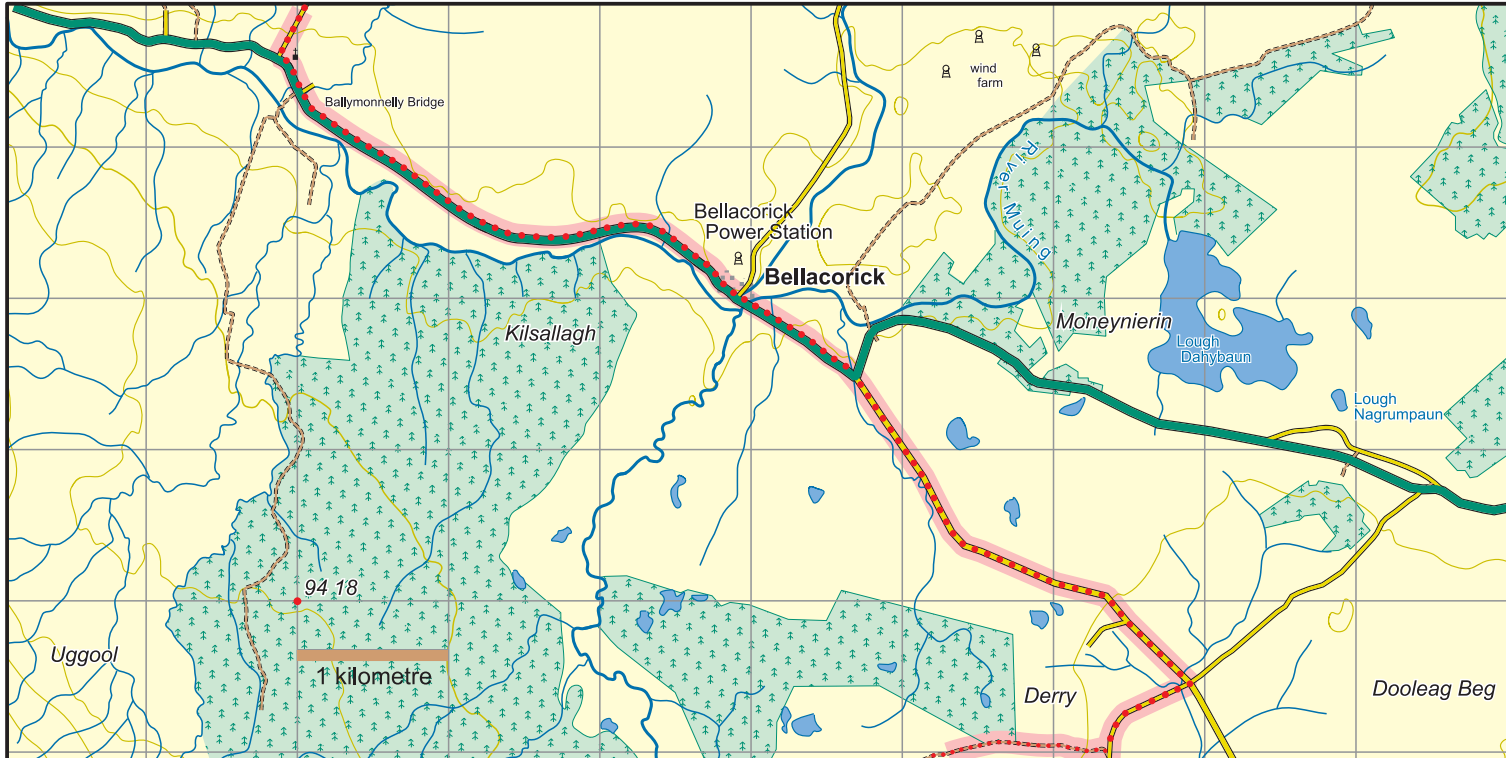

Western Way Mayo : Map 9 - Derry to Bellacorick to Ballymonnelly

The National Trails Office encourages trail users to apply the Leave No Trace principles:

1. Plan ahead and prepare
2. Be considerate of others
3. Respect farm animals and wildlife
4. Travel and camp on durable ground
5. Leave what you find
6. Dispose of waste properly
7. Minimise the affects of fire