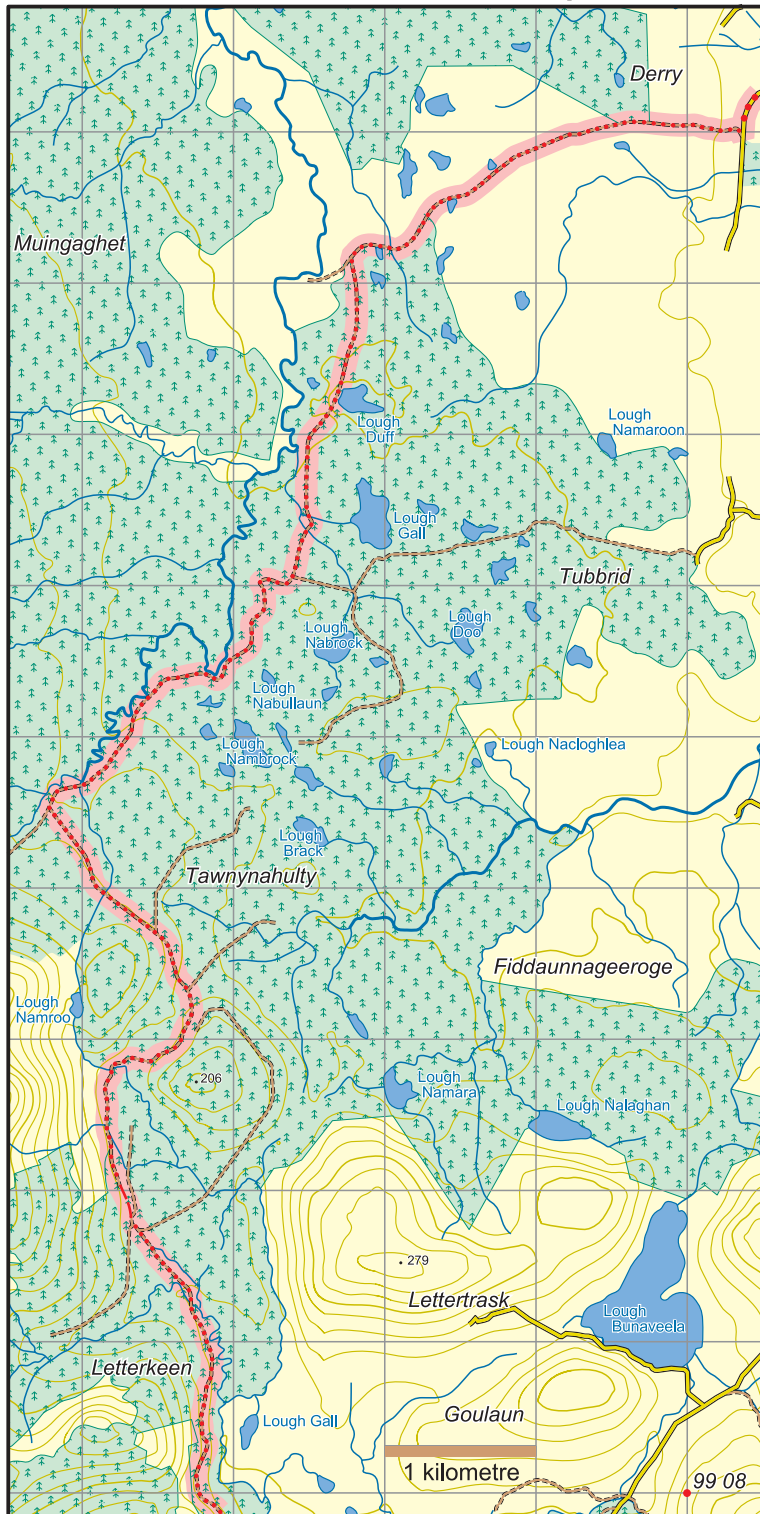

Western Way Mayo : Map 8 Letterkeen to Derry

The National Trails Office encourages trail users to apply the Leave No Trace principles:

1. Plan ahead and prepare
2. Be considerate of others
3. Respect farm animals and wildlife
4. Travel and camp on durable ground
5. Leave what you find
6. Dispose of waste properly
7. Minimise the affects of fire