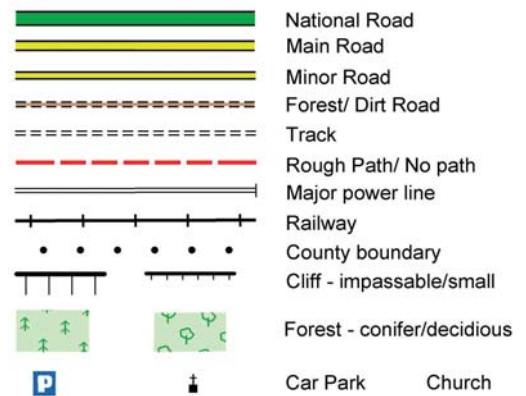

Western Way Mayo : Map 8 Letterkeen to Derry

The National Trails Office encourages trail users to apply the Leave No Trace principles:

1. Plan ahead and prepare
2. Be considerate of others
3. Respect farm animals and wildlife
4. Travel and camp on durable ground
5. Leave what you find
6. Dispose of waste properly
7. Minimise the affects of fire