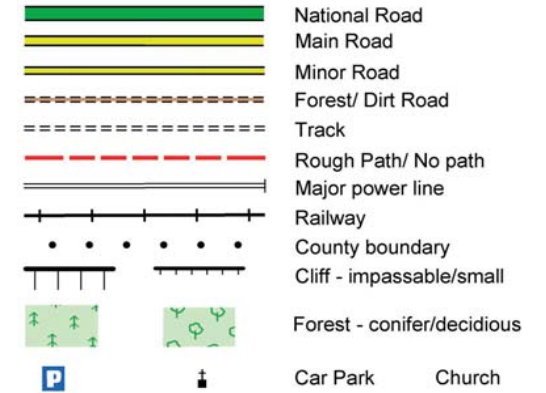

# Western Way Mayo : Map 12 - Lugnalettin to Ballycastle

The National Trails Office encourages trail users to apply the Leave No Trace principles:

1. Plan ahead and prepare
2. Be considerate of others
3. Respect farm animals and wildlife
4. Travel and camp on durable ground
5. Leave what you find
6. Dispose of waste properly
7. Minimise the affects of fire