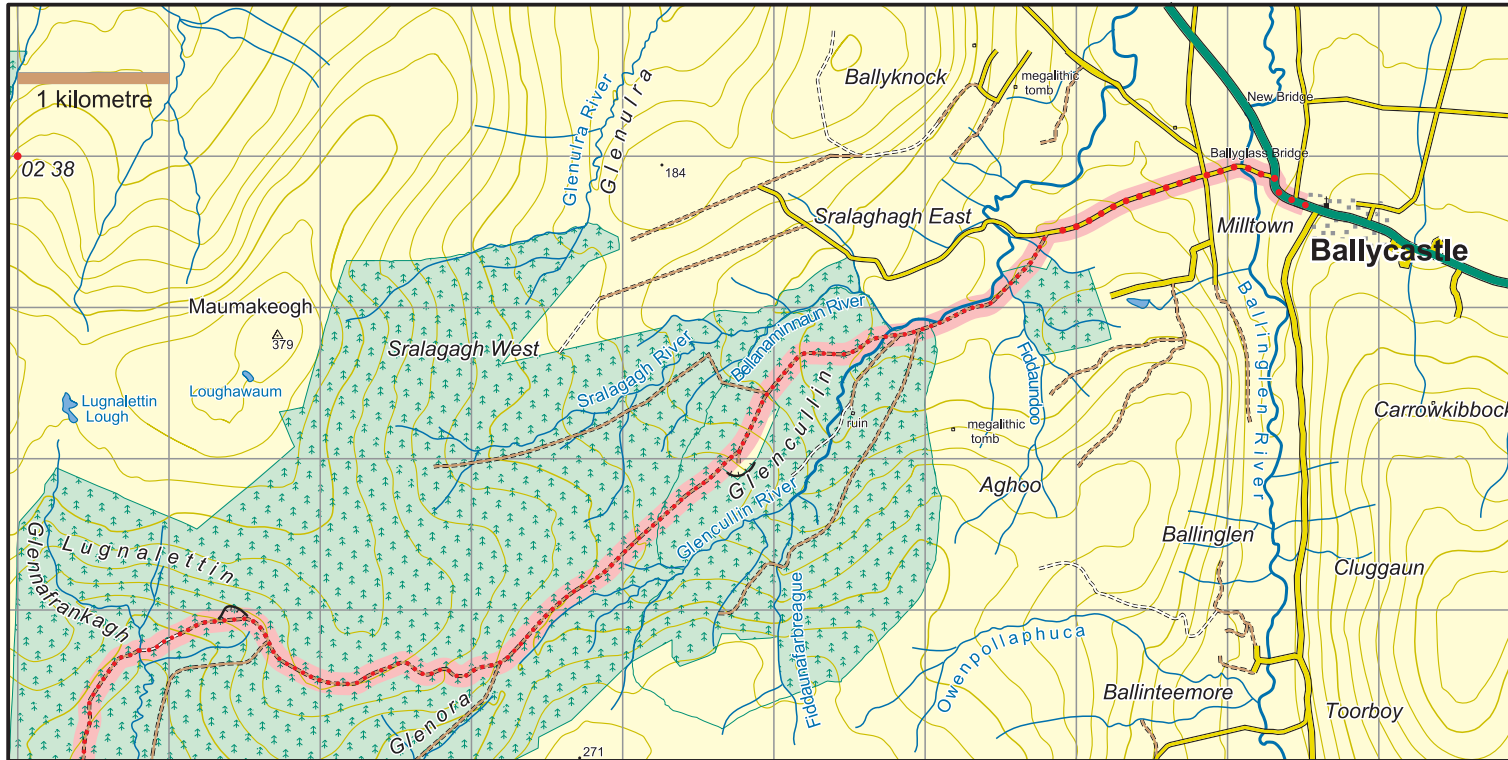

# Western Way Mayo : Map 12 - Lugnalettin to Ballycastle

The National Trails Office encourages trail users to apply the Leave No Trace principles:

1. Plan ahead and prepare
2. Be considerate of others
3. Respect farm animals and wildlife
4. Travel and camp on durable ground
5. Leave what you find
6. Dispose of waste properly
7. Minimise the affects of fire