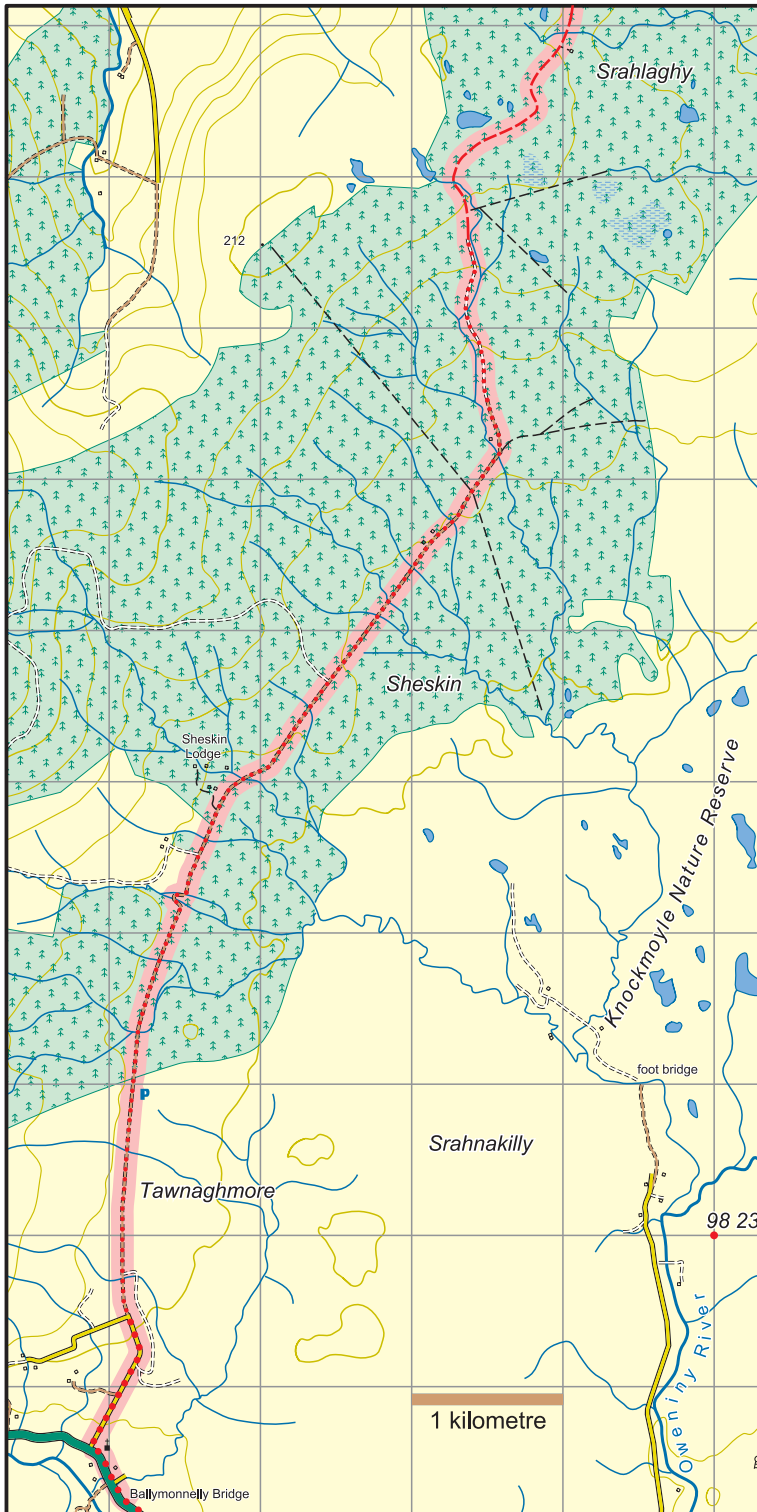

Western Way Mayo : Map 10 Ballymonnelly to Srahlaghy

	National Road
	Main Road
	Minor Road
	Forest/ Dirt Road
	Track
	Rough Path/ No path
	Major power line
	Railway
	County boundary
	Cliff - impassable/small
	Forest - conifer/deciduous
	Car Park
	Church

The National Trails Office encourages trail users to apply the Leave No Trace principles:

1. Plan ahead and prepare
2. Be considerate of others
3. Respect farm animals and wildlife
4. Travel and camp on durable ground
5. Leave what you find
6. Dispose of waste properly
7. Minimise the affects of fire