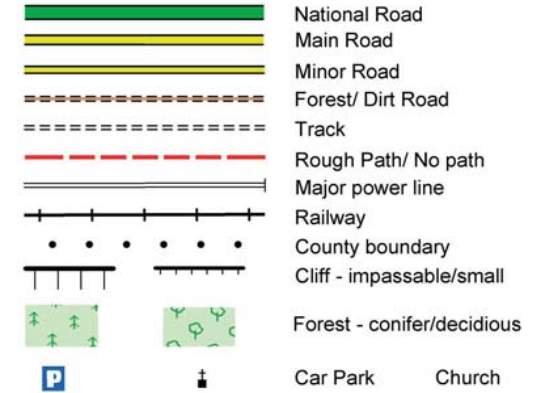

Western Way - Galway : Map 6 Luggatarriff to Leenaun

The National Trails Office encourages trail users to apply the Leave No Trace principles:

1. Plan ahead and prepare
2. Be considerate of others
3. Respect farm animals and wildlife
4. Travel and camp on durable ground
5. Leave what you find
6. Dispose of waste properly
7. Minimise the affects of fire