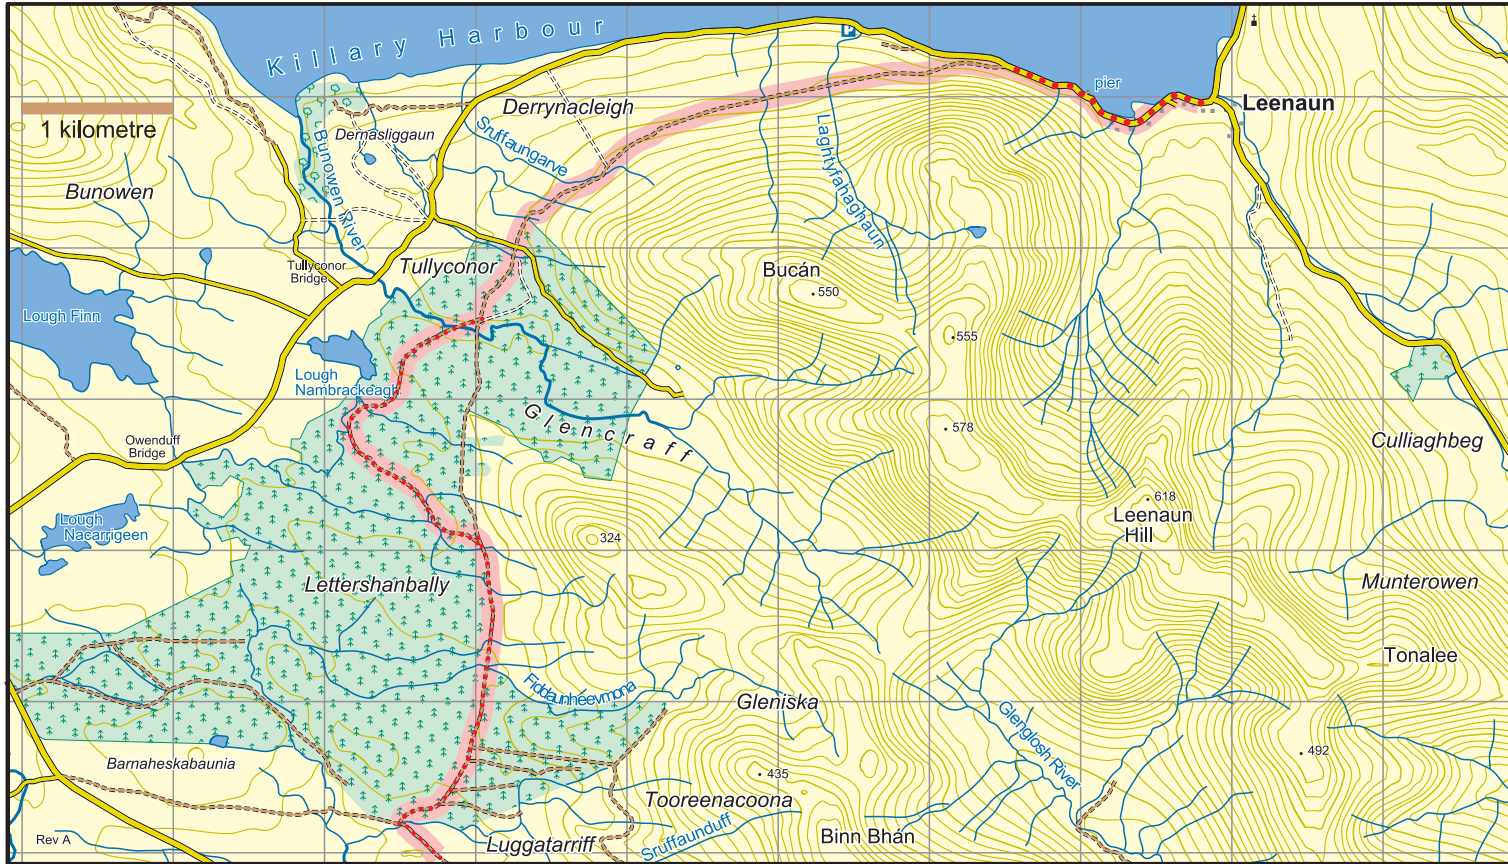

Western Way - Galway : Map 6 Luggatarriff to Leenaun

The National Trails Office encourages trail users to apply the Leave No Trace principles:

1. Plan ahead and prepare
2. Be considerate of others
3. Respect farm animals and wildlife
4. Travel and camp on durable ground
5. Leave what you find
6. Dispose of waste properly
7. Minimise the affects of fire