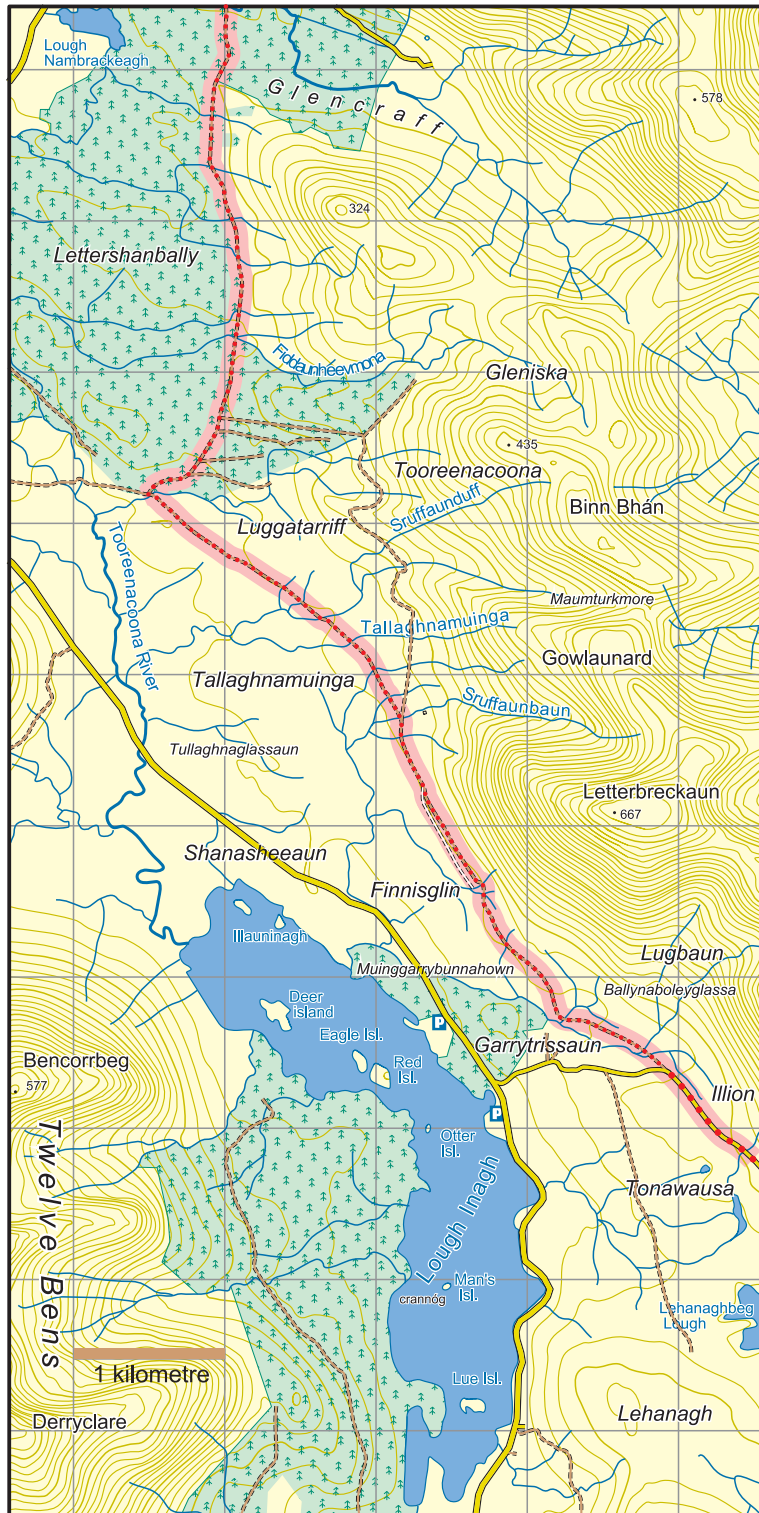

Western Way (Galway)

Map 5 Garrytrissaun to Luggatarriff

The National Trails Office encourages trail users to apply the Leave No Trace principles:

1. Plan ahead and prepare
2. Be considerate of others
3. Respect farm animals and wildlife
4. Travel and camp on durable ground
5. Leave what you find
6. Dispose of waste properly
7. Minimise the affects of fire