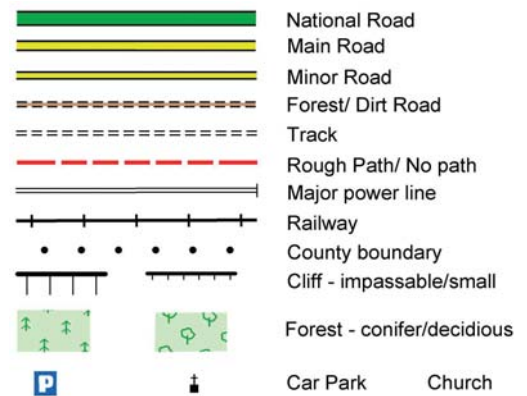

Western Way (Galway)

Map 5 Garrytrissaun to Luggatarriff

The National Trails Office encourages trail users to apply the Leave No Trace principles:

1. Plan ahead and prepare
2. Be considerate of others
3. Respect farm animals and wildlife
4. Travel and camp on durable ground
5. Leave what you find
6. Dispose of waste properly
7. Minimise the affects of fire