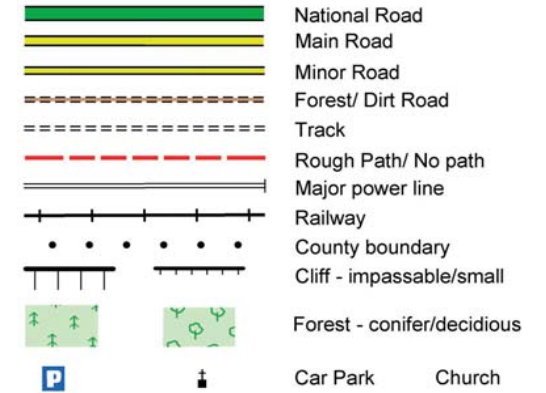

## Western Way (Galway) : Map 2 Farravaun to Maumwee

The National Trails Office encourages trail users to apply the Leave No Trace principles:

1. Plan ahead and prepare
2. Be considerate of others
3. Respect farm animals and wildlife
4. Travel and camp on durable ground
5. Leave what you find
6. Dispose of waste properly
7. Minimise the affects of fire