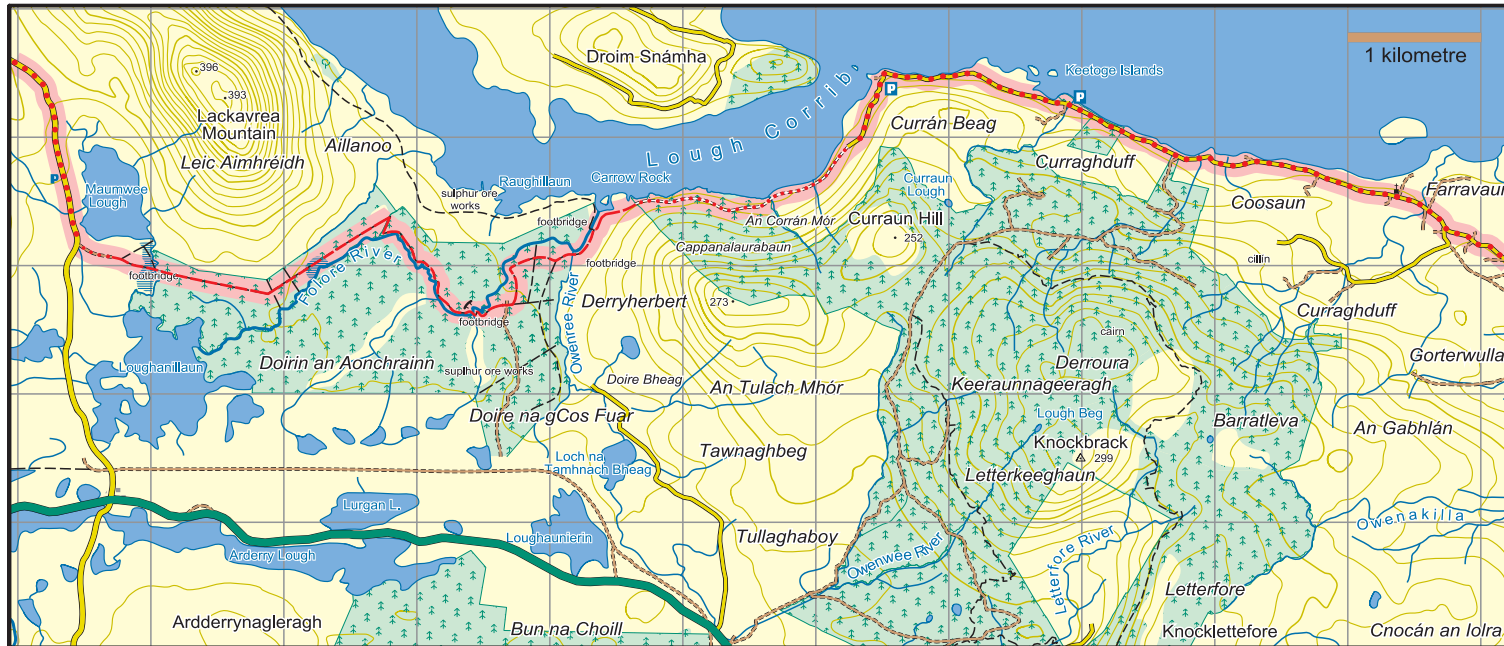

## Western Way (Galway) : Map 2 Farravaun to Maumwee

The National Trails Office encourages trail users to apply the Leave No Trace principles:

1. Plan ahead and prepare
2. Be considerate of others
3. Respect farm animals and wildlife
4. Travel and camp on durable ground
5. Leave what you find
6. Dispose of waste properly
7. Minimise the affects of fire