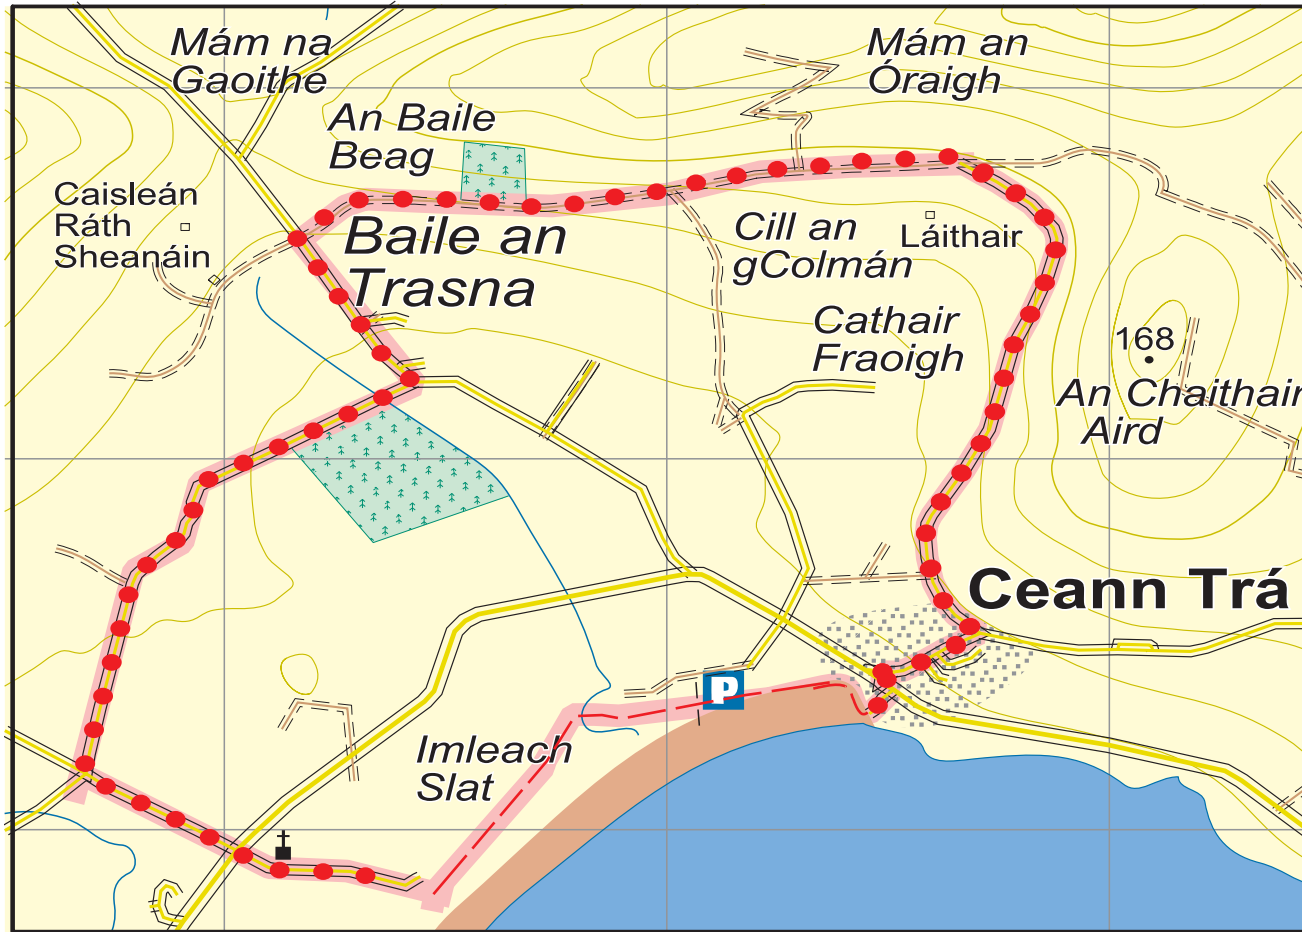

Siuloid Cholmain

	National Road
	Main Road
	Minor Road
	Forest/ Dirt Road
	Track
	Rough Path/ No path
	Major power line
	Railway
	County boundary
	Cliff - impassable/small
	Forest - conifer
	Forest - deciduous
	Car Park
	Church

The National Trails Office encourages trail users to apply the Leave No Trace principles:

1. Plan ahead and prepare
2. Be considerate of others
3. Respect farm animals and wildlife
4. Travel and camp on durable ground
5. Leave what you find
6. Dispose of waste properly
7. Minimise the affects of fire