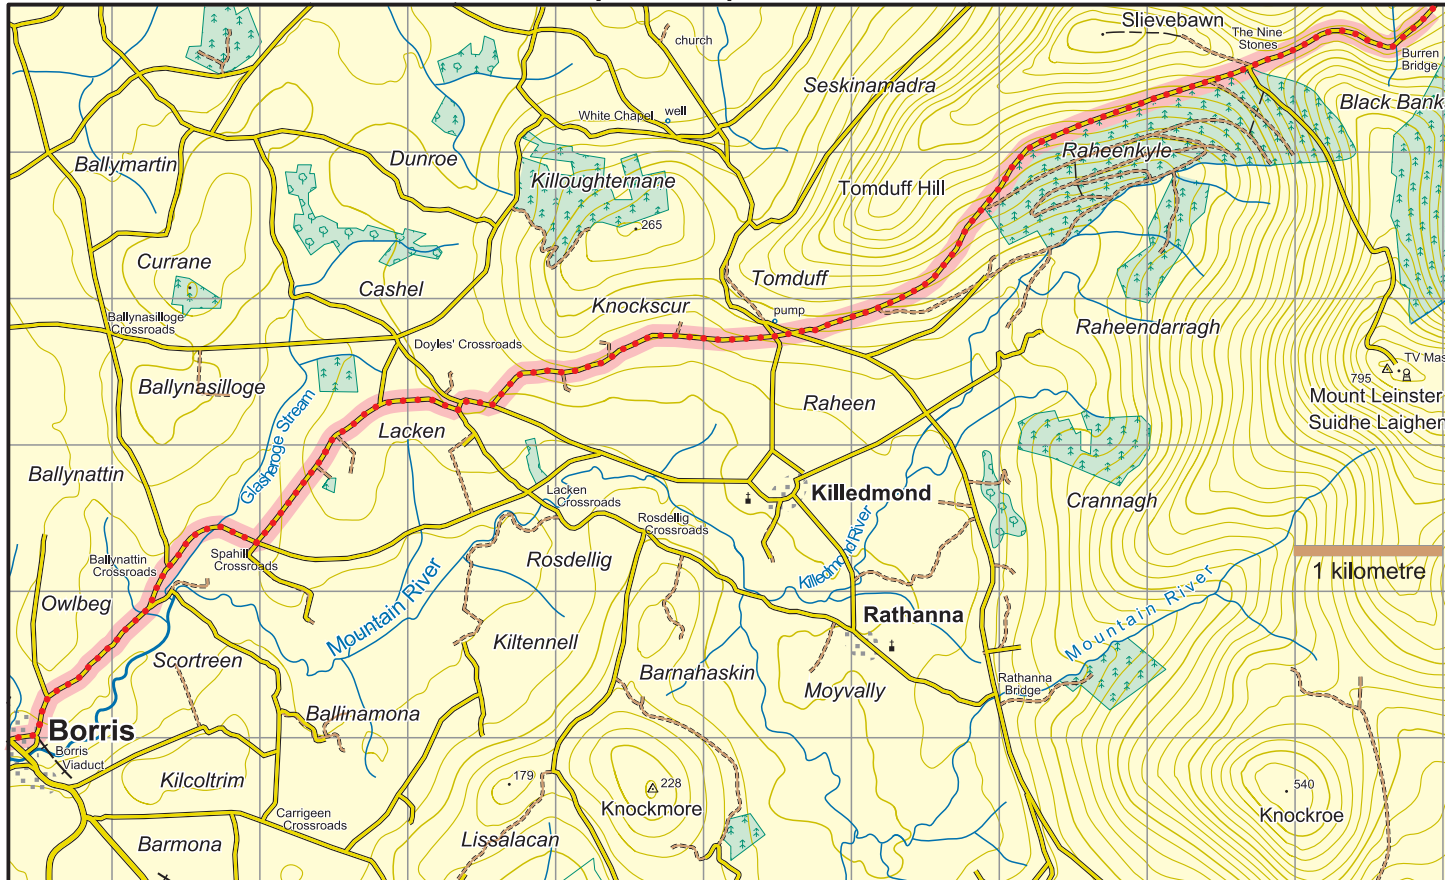

## South Leinster Way : Map 2 Nine Stones to Borris

	National Road
	Main Road
	Minor Road
	Forest/ Dirt Road
	Track
	Rough Path/ No path
	Major power line
	Railway
	County boundary
	Cliff - impassable/small
	Forest - conifer/deciduous
	Car Park
	Church

The National Trails Office encourages trail users to apply the Leave No Trace principles:

1. Plan ahead and prepare
2. Be considerate of others
3. Respect farm animals and wildlife
4. Travel and camp on durable ground
5. Leave what you find
6. Dispose of waste properly
7. Minimise the affects of fire