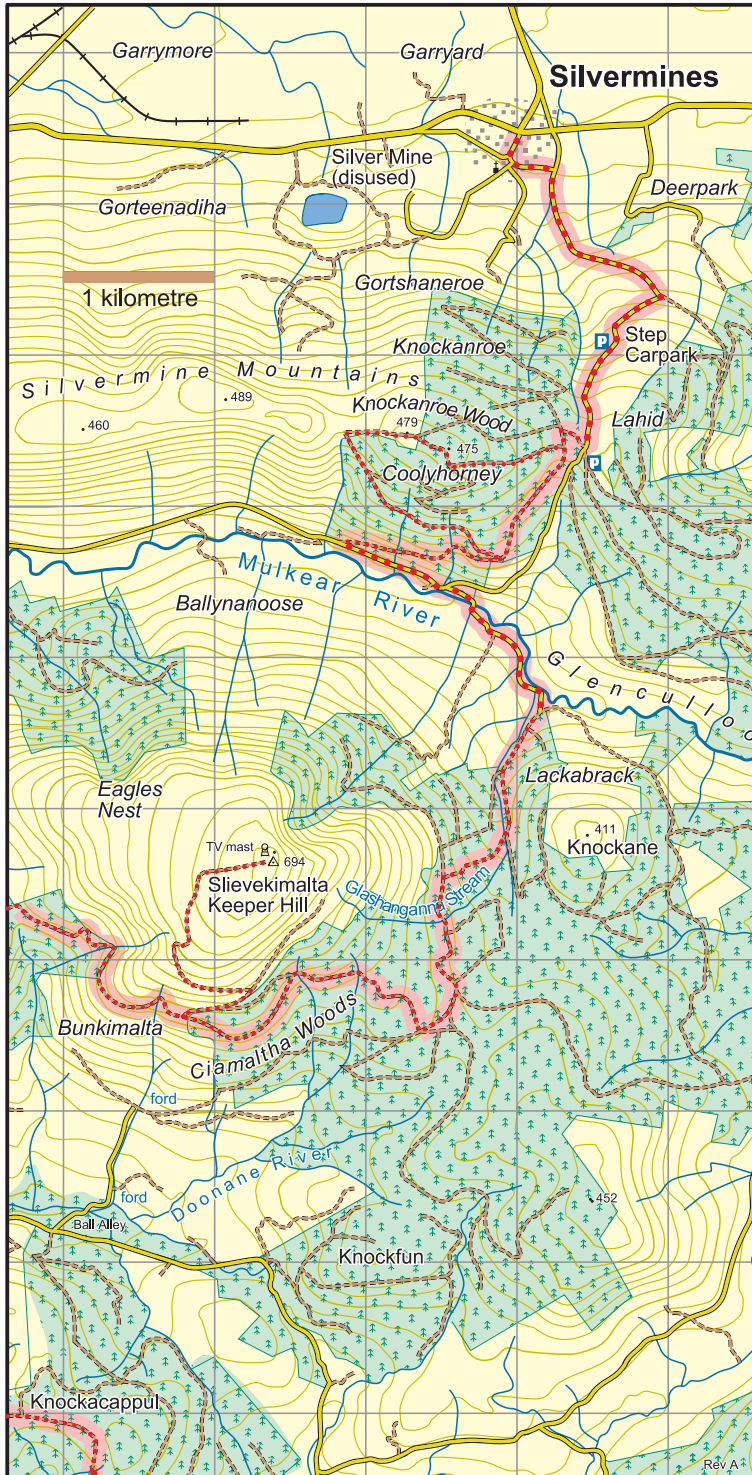

Slieve Felim Way : Map 4 Mulkear River to Silvermines

	National Road
	Main Road
	Minor Road
	Forest/ Dirt Road
	Track
	Rough Path/ No path
	Major power line
	Railway
	County boundary
	Cliff - impassable/small
	Forest - conifer/deciduous
	Car Park
	Church

The National Trails Office encourages trail users to apply the Leave No Trace principles:

1. Plan ahead and prepare
2. Be considerate of others
3. Respect farm animals and wildlife
4. Travel and camp on durable ground
5. Leave what you find
6. Dispose of waste properly
7. Minimise the affects of fire