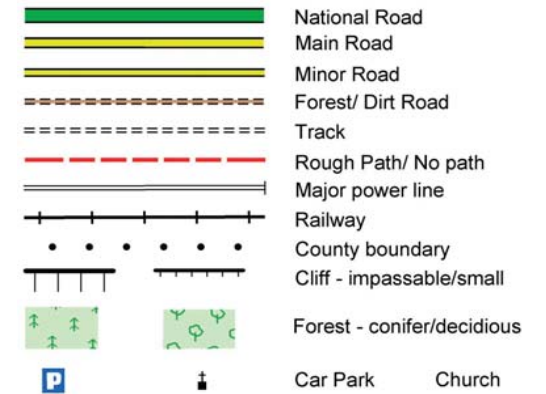

# Royal Canal Way : Map 6 Enfield to Longwood

The National Trails Office encourages trail users to apply the Leave No Trace principles:

1. Plan ahead and prepare
2. Be considerate of others
3. Respect farm animals and wildlife
4. Travel and camp on durable ground
5. Leave what you find
6. Dispose of waste properly
7. Minimise the affects of fire