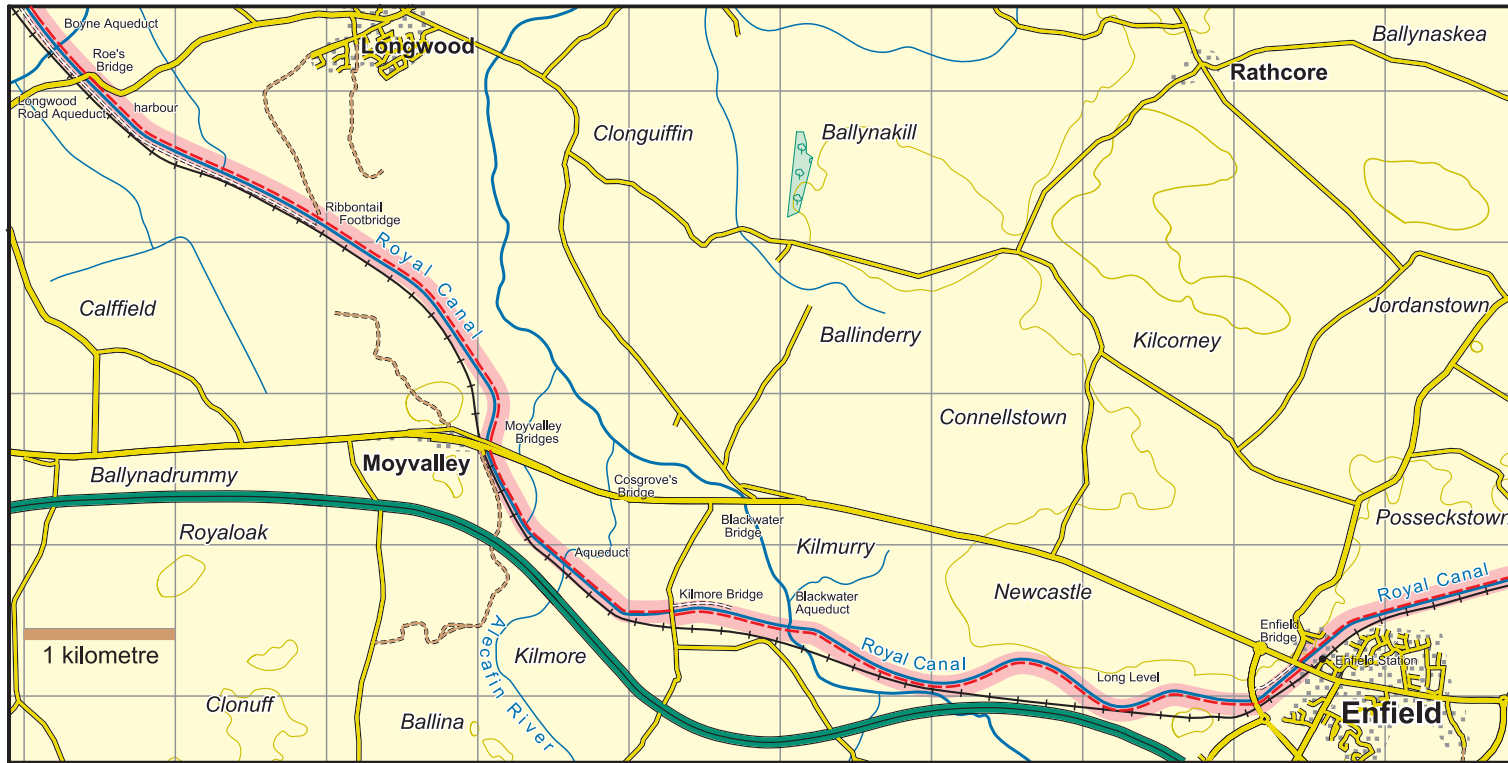

# Royal Canal Way : Map 6 Enfield to Longwood

The National Trails Office encourages trail users to apply the Leave No Trace principles:

1. Plan ahead and prepare
2. Be considerate of others
3. Respect farm animals and wildlife
4. Travel and camp on durable ground
5. Leave what you find
6. Dispose of waste properly
7. Minimise the affects of fire