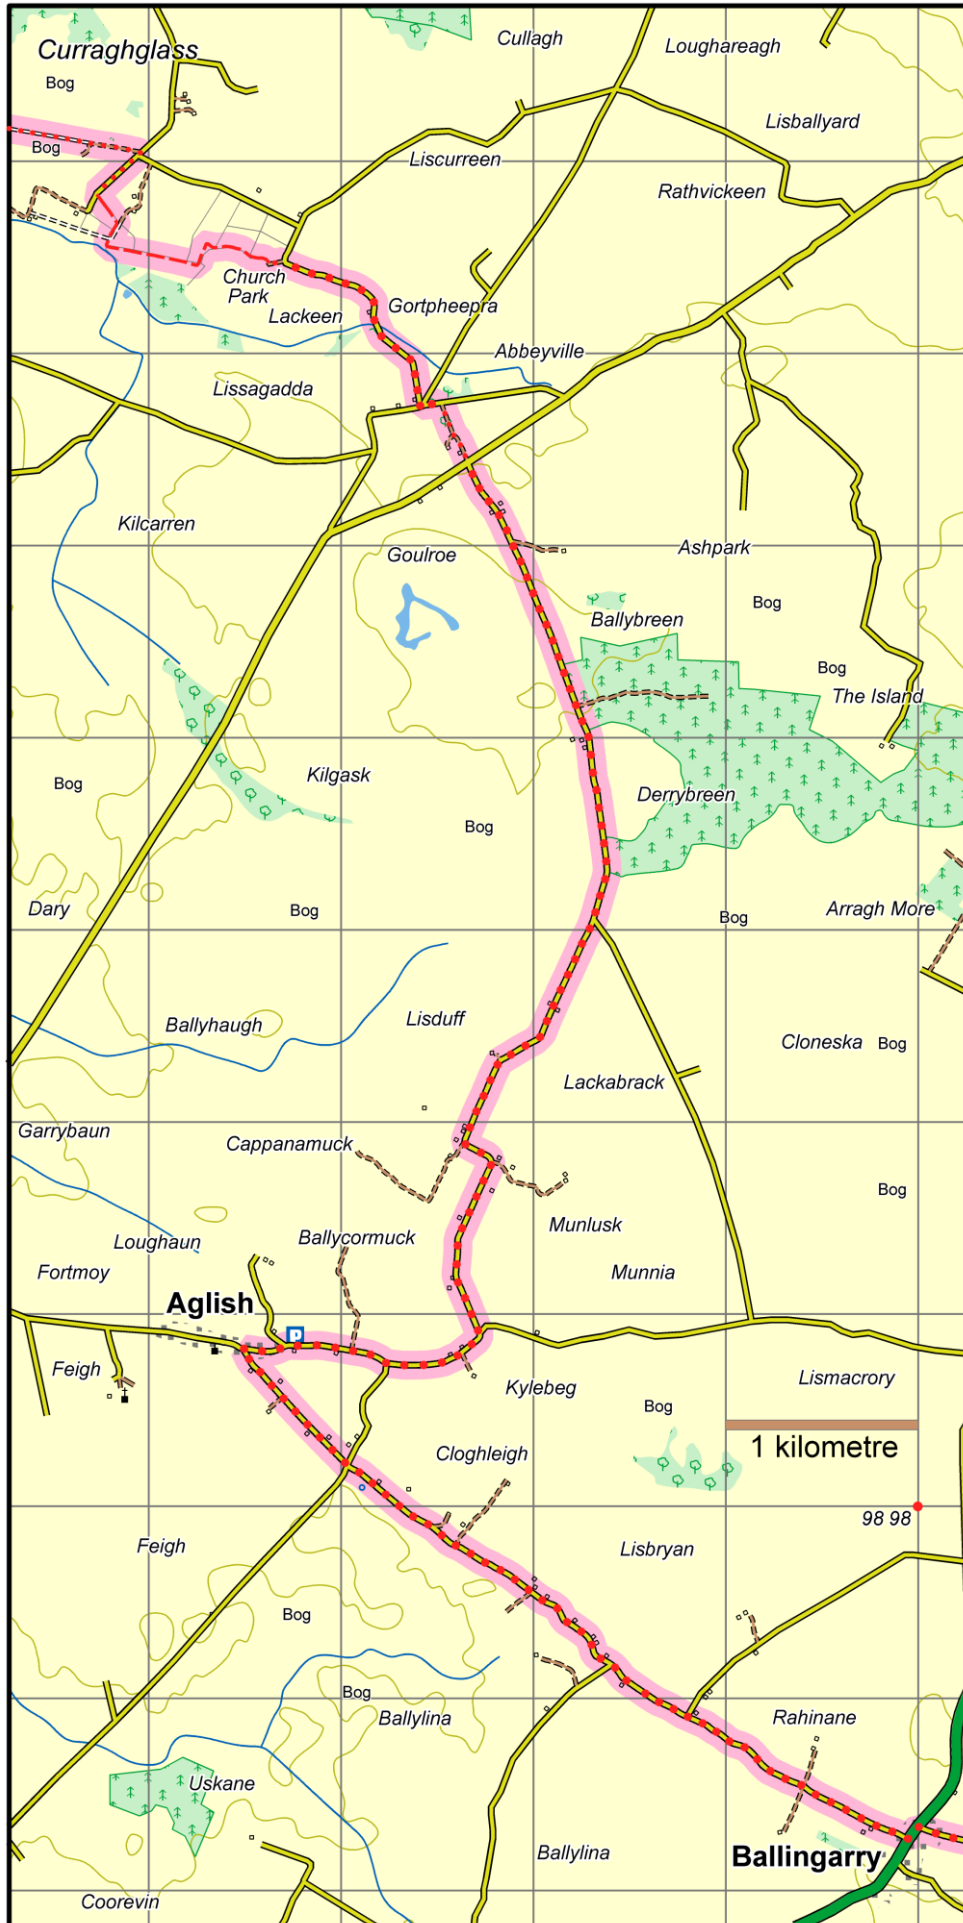

Ormond Way : Map 5

Ballingarry to Curraghglass

This map is made available from Sport Ireland Trails, produced by EastWest mapping. The map is intended for personal use only and should not be modified, republished or transmitted in any form without the permission of Sport Ireland Trails. The representation of a track or path on this map does not indicate a right of way