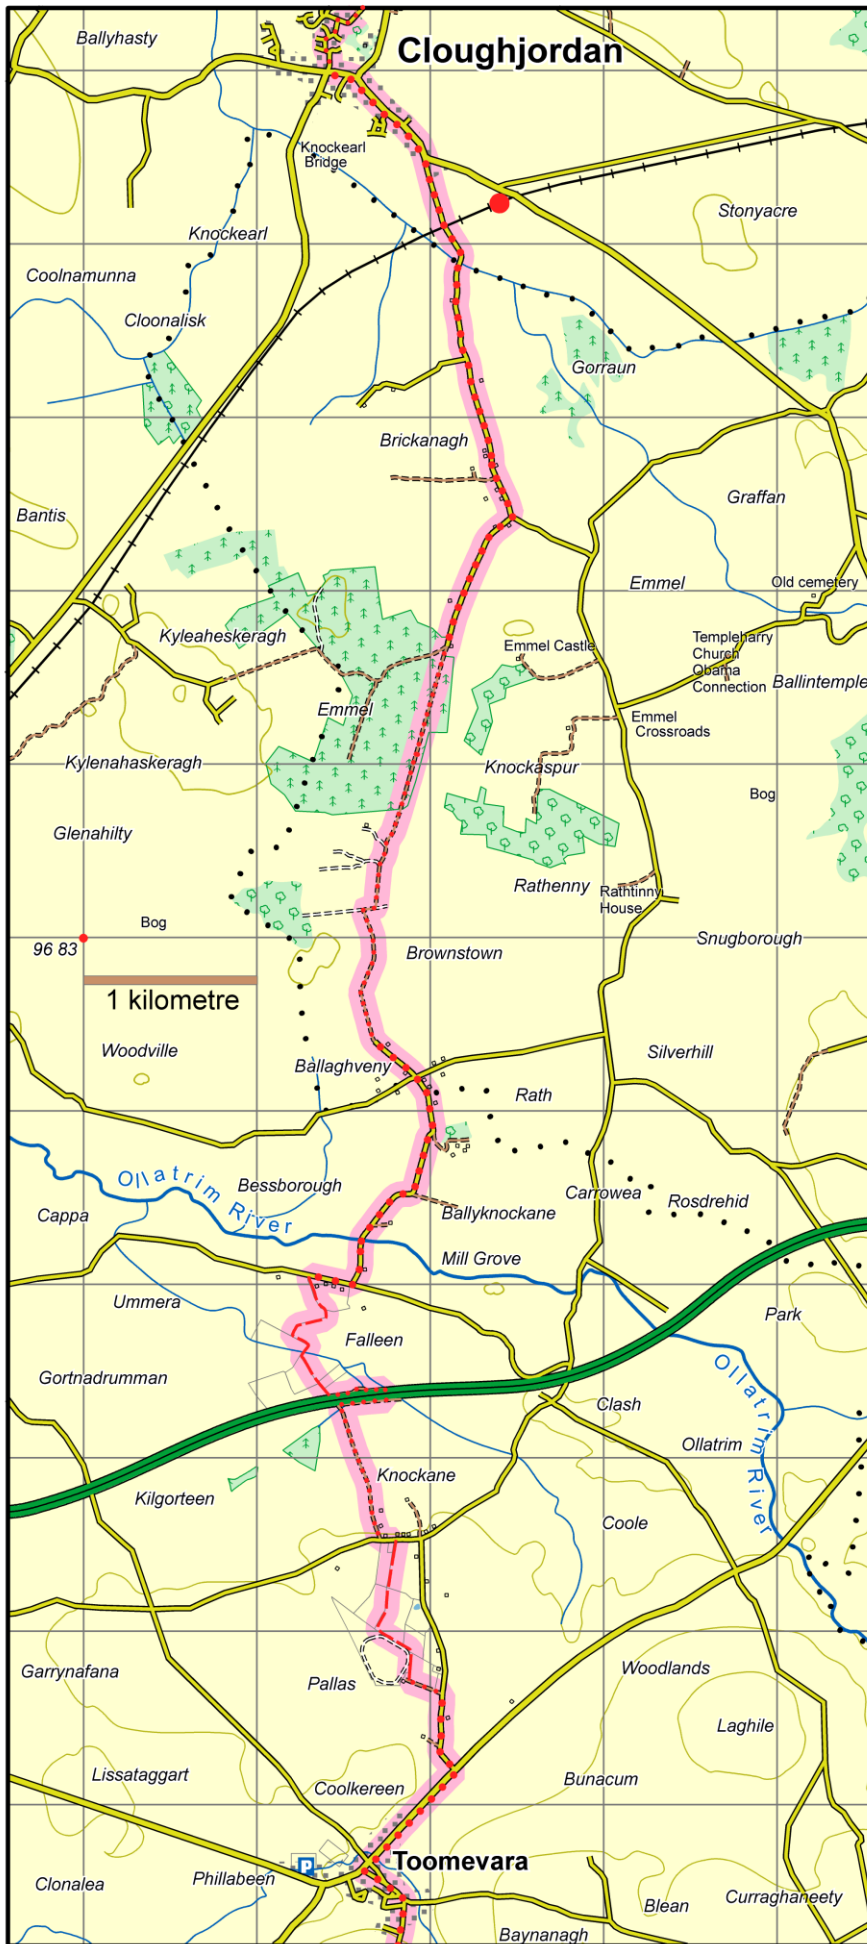

Ormond Way : Map 3 Toomevara to Cloughjordan

This map is made available from Sport Ireland Trails, produced by EastWest mapping. The map is intended for personal use only and should not be modified, republished or transmitted in any form without the permission of Sport Ireland Trails. The representation of a track or path on this map does not indicate a right of way.