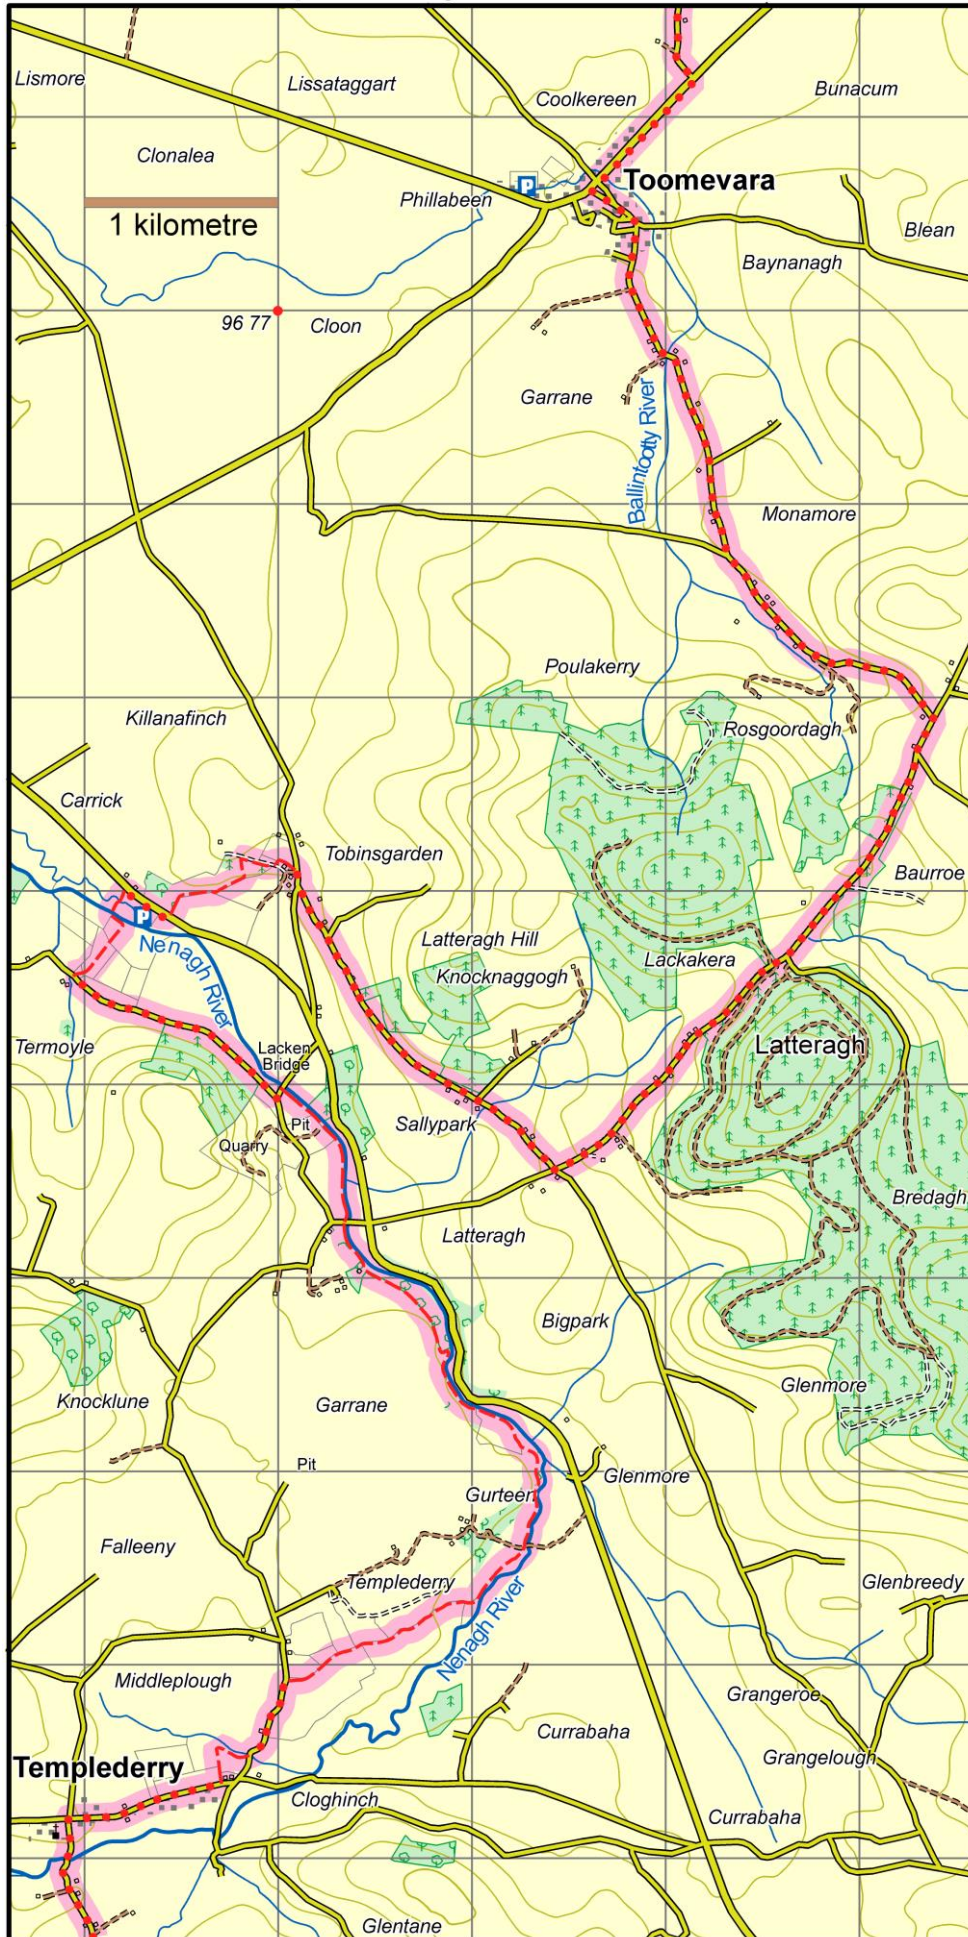

Ormond Way : Map 2

Templederry to Toomevara

This map is made available from Sport Ireland Trails, produced by EastWest mapping. The map is intended for personal use only and should not be modified, republished or transmitted in any form without the permission of Sport Ireland Trails. The representation of a track or path on this map does not indicate a right of way.