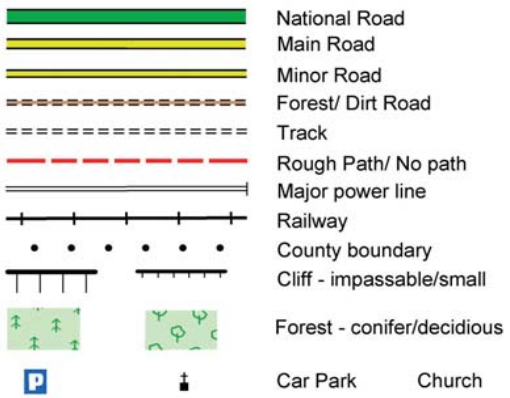

Miners Way : Map 9 Drumkeeran to Dowra

The National Trails Office encourages trail users to apply the Leave No Trace principles:

1. Plan ahead and prepare
2. Be considerate of others
3. Respect farm animals and wildlife
4. Travel and camp on durable ground
5. Leave what you find
6. Dispose of waste properly
7. Minimise the affects of fire

This map is made available from the National Trails Office/ Irish Sports Council, produced by EastWest mapping. The map is intended for personal use only and should not be modified, republished or transmitted in any form without the permission of the National Trails Office. The representation of a track or path on this map does not indicate a right of way. The map includes Ordnance Survey Ireland data made available for display under Ordnance Survey Ireland Permit No. 8658. © Ordnance Survey Ireland/ Government of Ireland.