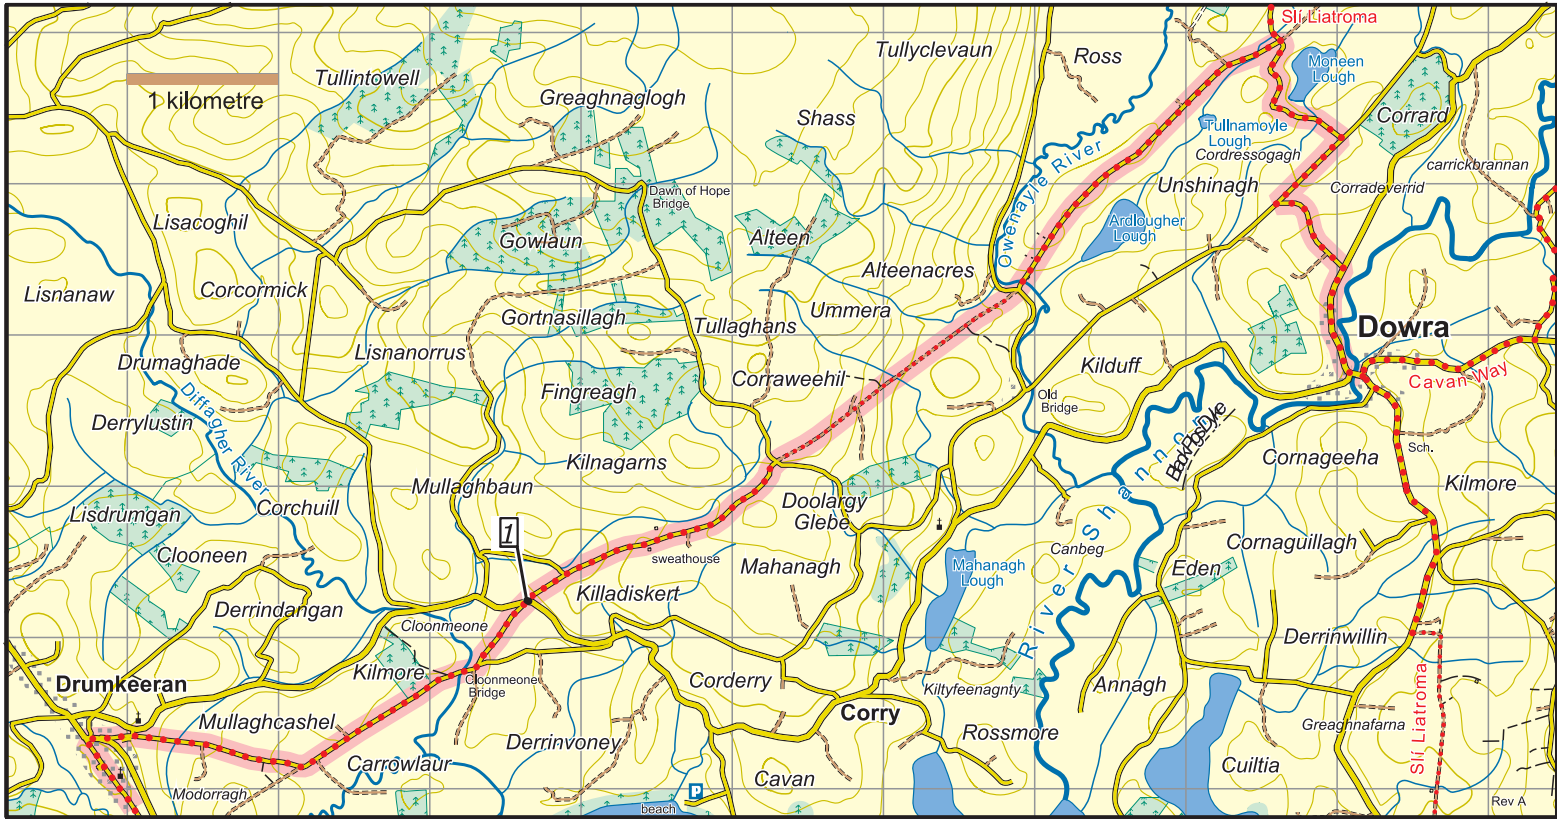

Miners Way : Map 9 Drumkeeran to Dowra

The National Trails Office encourages trail users to apply the Leave No Trace principles:

1. Plan ahead and prepare
2. Be considerate of others
3. Respect farm animals and wildlife
4. Travel and camp on durable ground
5. Leave what you find
6. Dispose of waste properly
7. Minimise the affects of fire

This map is made available from the National Trails Office/ Irish Sports Council, produced by EastWest mapping. The map is intended for personal use only and should not be modified, republished or transmitted in any form without the permission of the National Trails Office. The representation of a track or path on this map does not indicate a right of way. The map includes Ordnance Survey Ireland data made available for display under Ordnance Survey Ireland Permit No. 8658. © Ordnance Survey Ireland/ Government of Ireland.