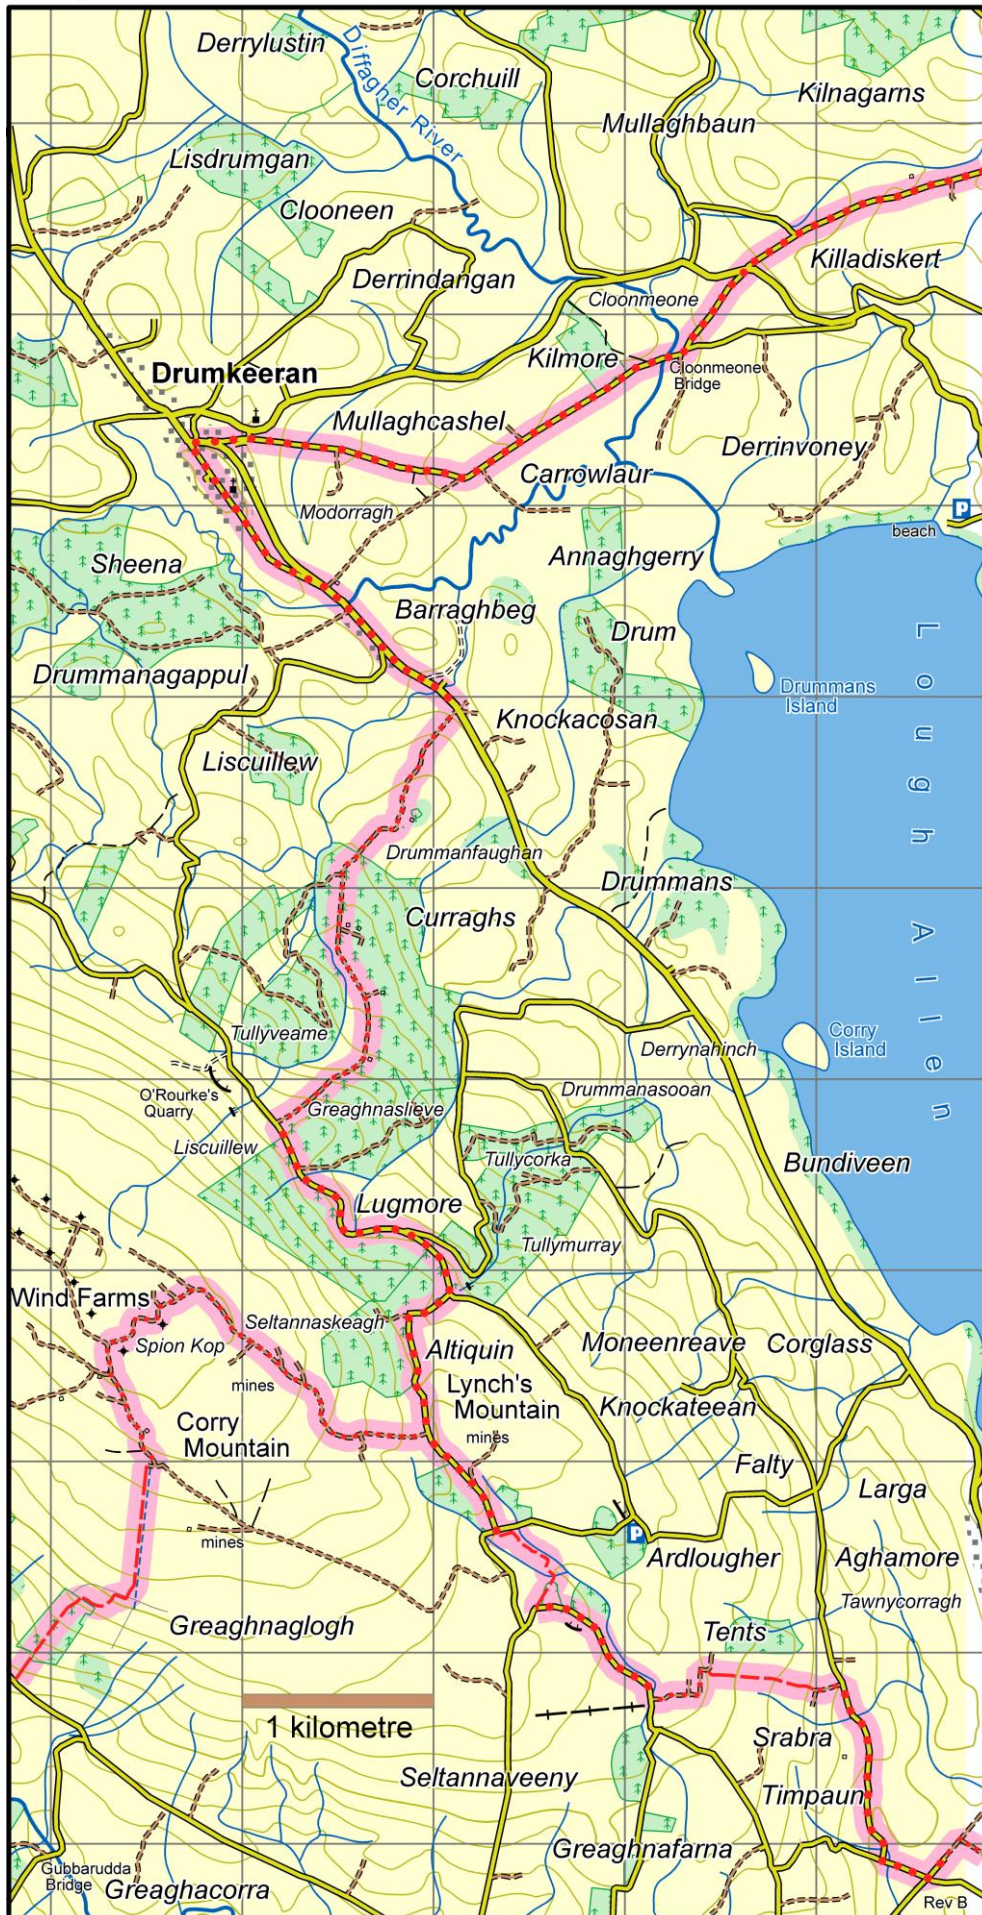

# Miners Way : Map 8

## Lynch's Mountain to Drumkeeran

This map is made available from the National Trails Office / Irish Sports Council, produced by EastWest mapping. The map is intended for personal use only and should not be modified, republished or transmitted in any form without the permission of the Irish Sports Council's National Trails Office. The representation of a track or path on this map does not indicate a right of way. The map includes Ordnance Survey Ireland data made available for display under Permit No. 8658. (c) Ordnance Survey Ireland / Government of Ireland.