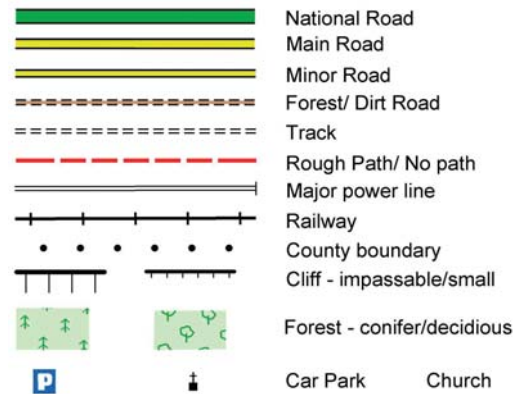

# Miners Way : Map 4 Ballaghboy to Castlebaldwin

The National Trails Office encourages trail users to apply the Leave No Trace principles:

1. Plan ahead and prepare
2. Be considerate of others
3. Respect farm animals and wildlife
4. Travel and camp on durable ground
5. Leave what you find
6. Dispose of waste properly
7. Minimise the affects of fire