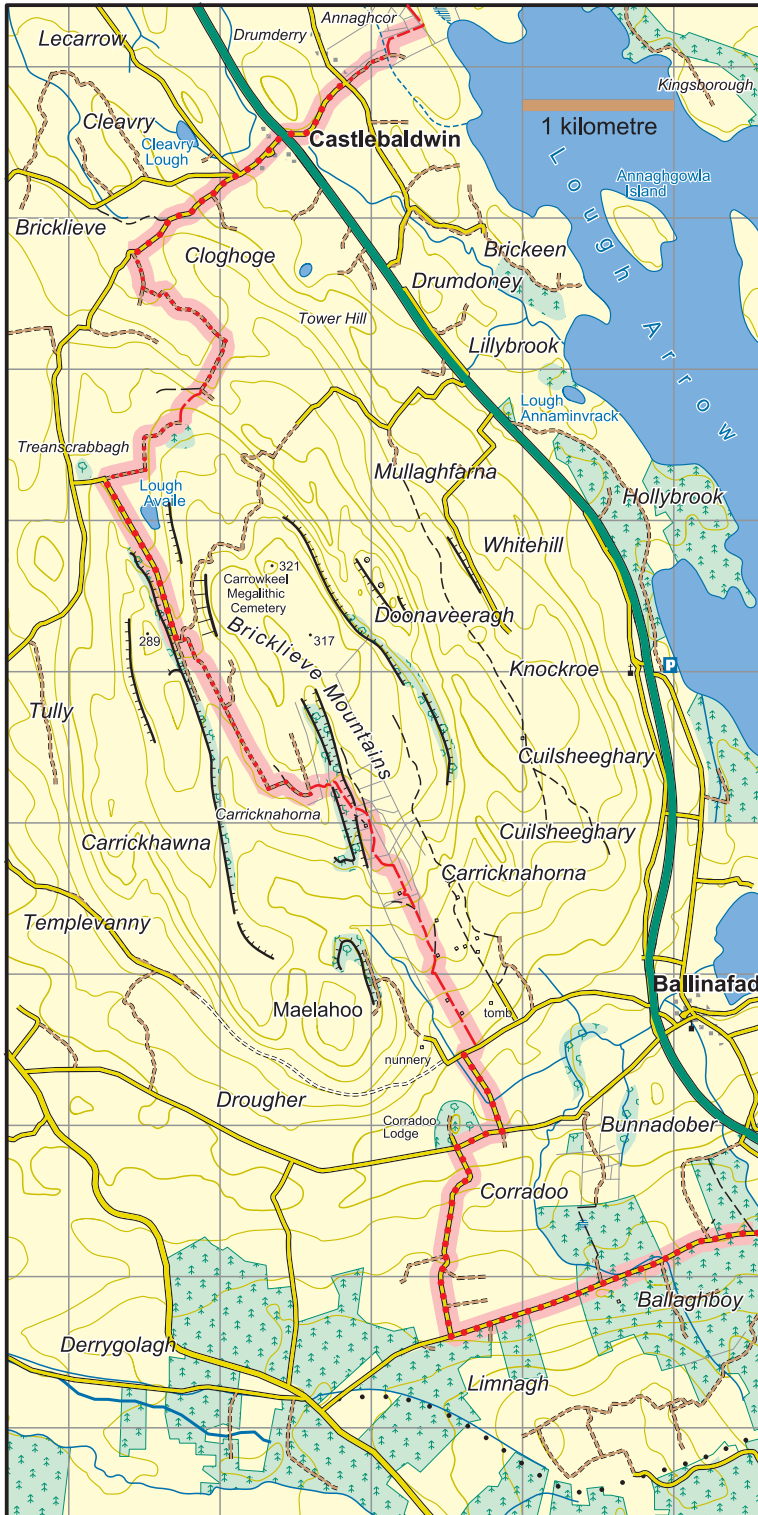

# Miners Way : Map 4 Ballaghboy to Castlebaldwin

The National Trails Office encourages trail users to apply the Leave No Trace principles:

1. Plan ahead and prepare
2. Be considerate of others
3. Respect farm animals and wildlife
4. Travel and camp on durable ground
5. Leave what you find
6. Dispose of waste properly
7. Minimise the affects of fire