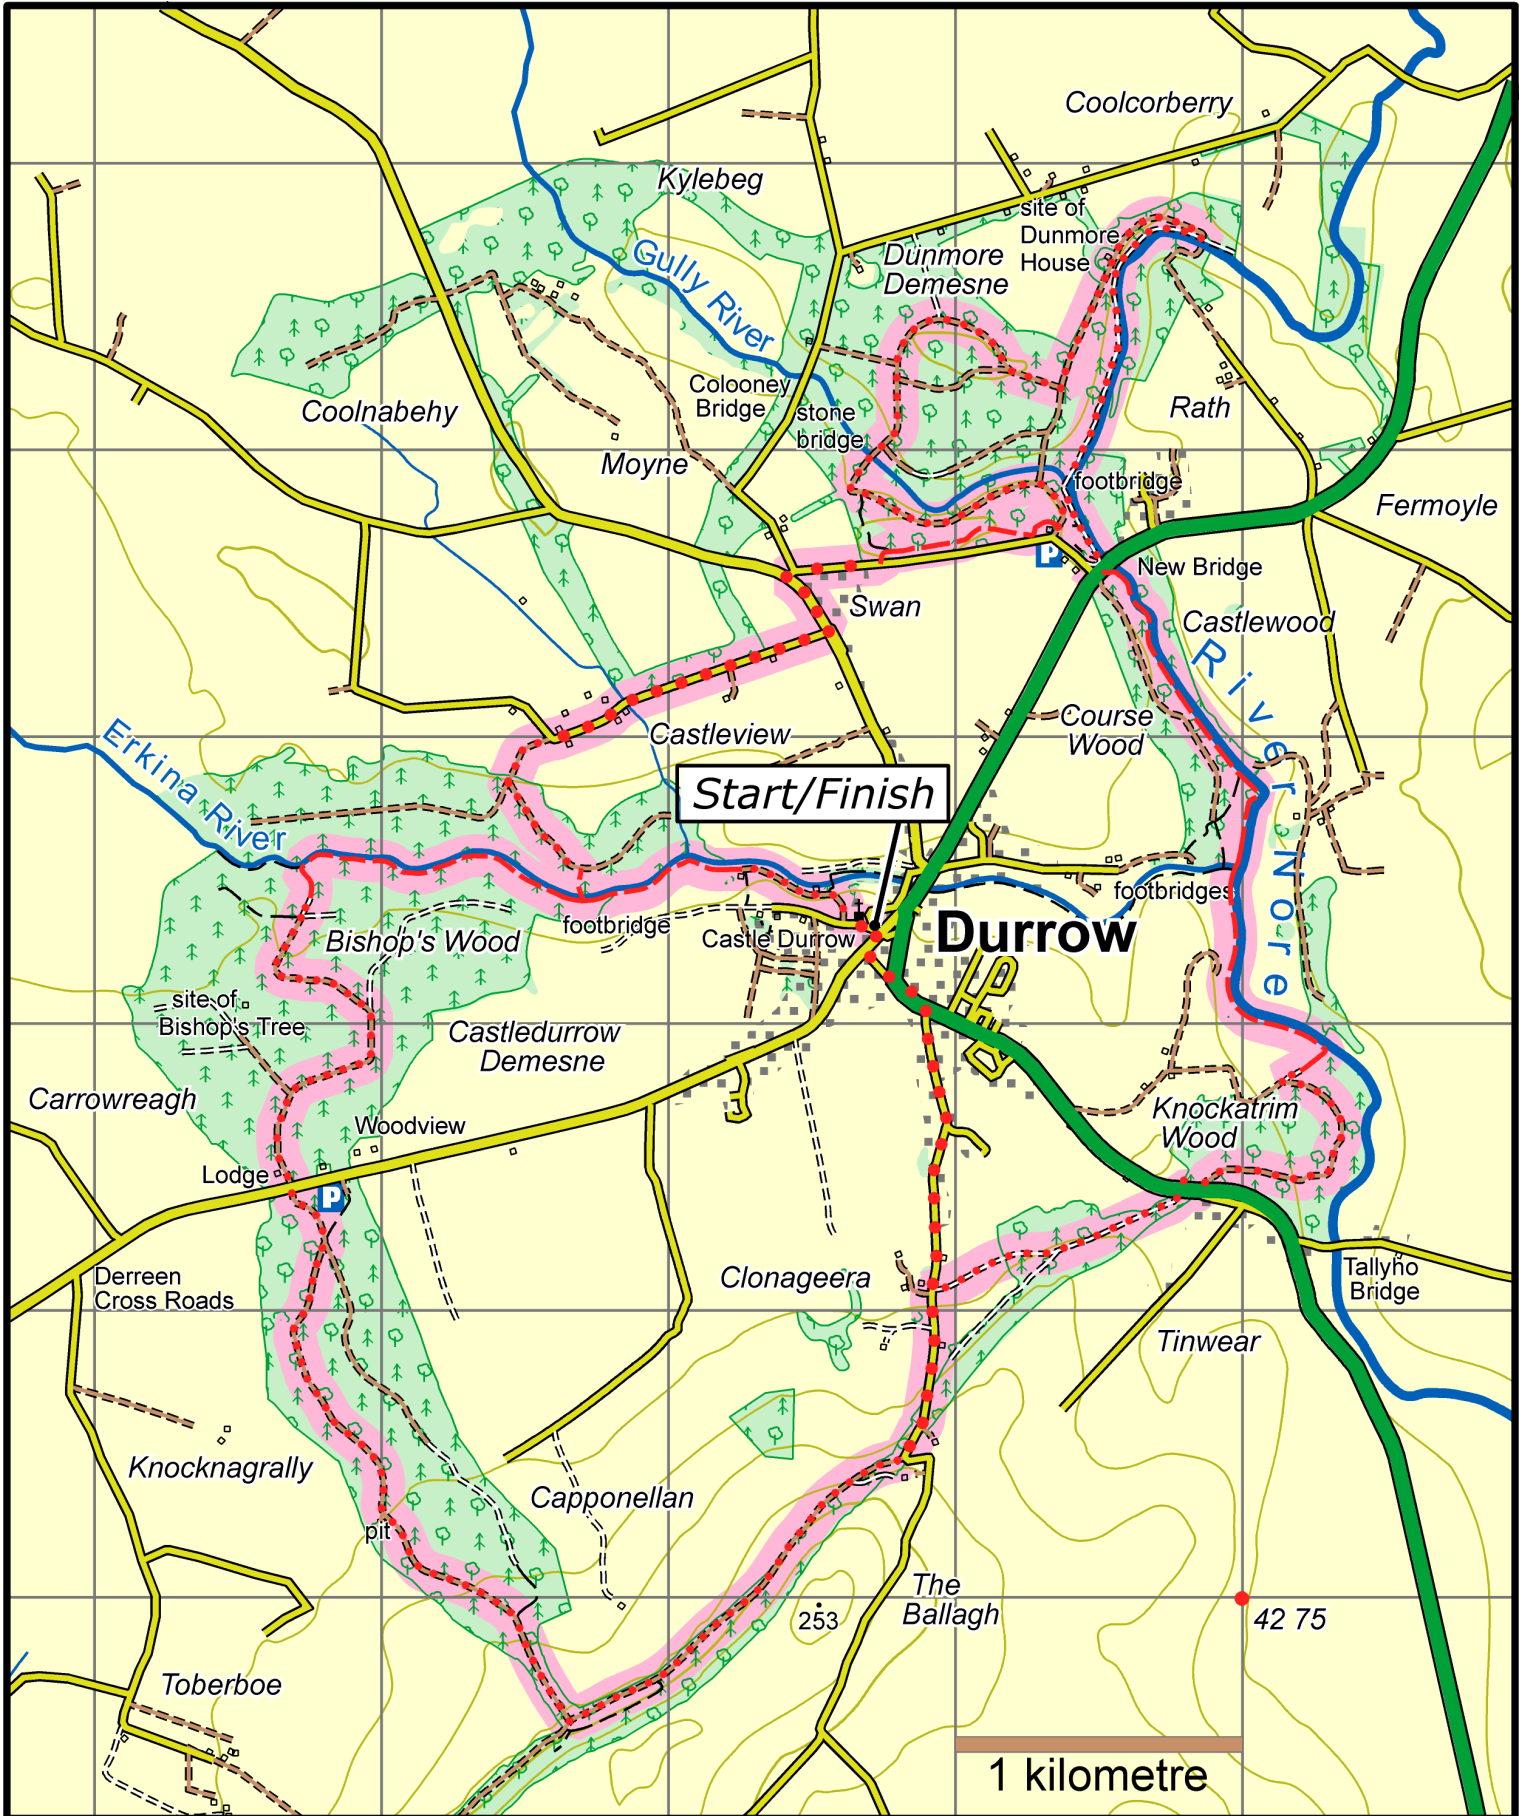

# Durrow Leafy Loop

This map is made available from the National Trails Office / Irish Sports Council, produced by EastWest mapping. The map is intended for personal use only and should not be modified, republished or transmitted in any form without the permission of the Irish Sports Council's National Trails Office. The representation of a track or path on this map does not indicate a right of way. The map includes Ordnance Survey Ireland data made available for display under Permit No. 8658. (c) Ordnance Survey Ireland / Government of Ireland.