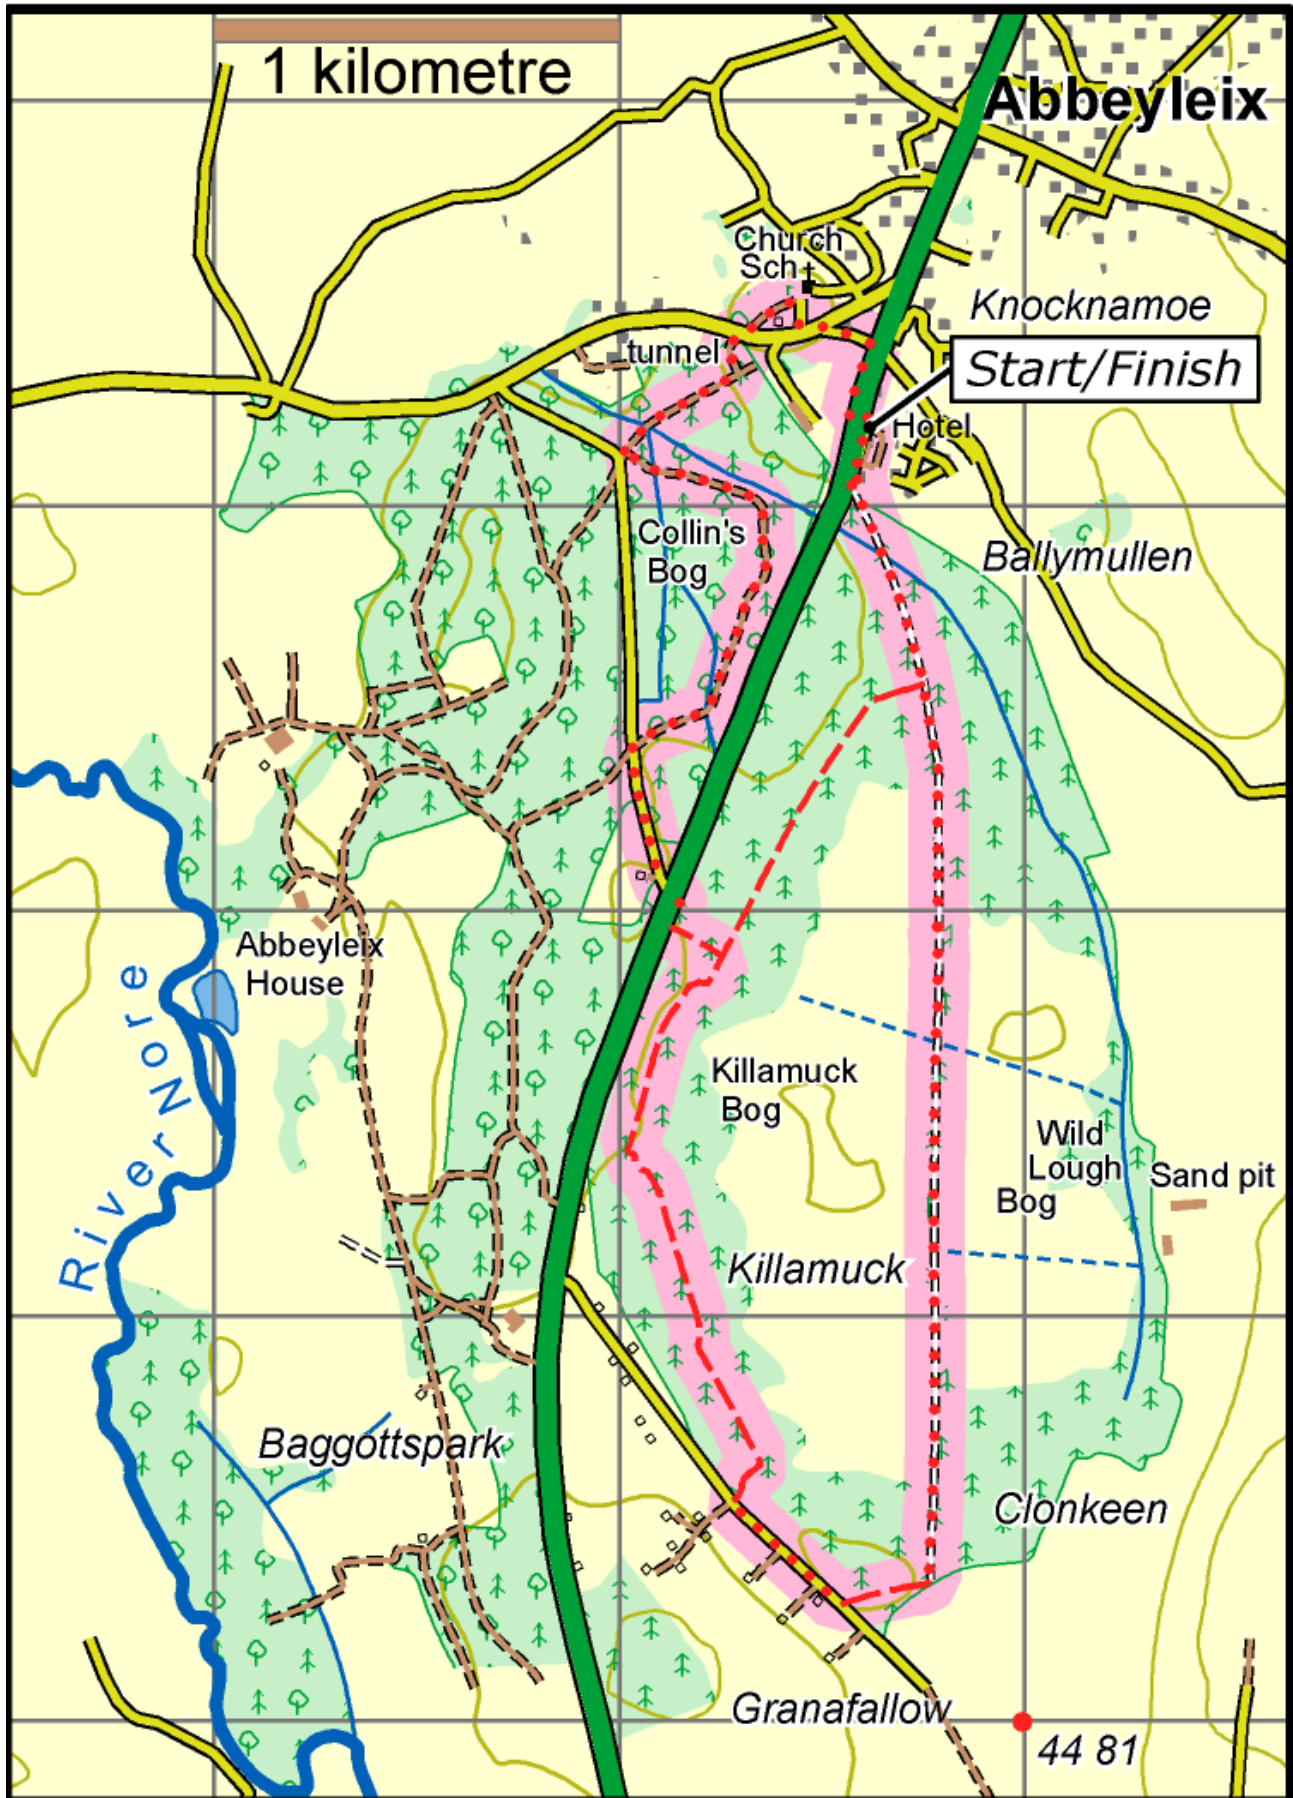

Killamuck Bog Loop

This map is made available from the National Trails Office / Irish Sports Council, produced by EastWest mapping. The map is intended for personal use only and should not be modified, republished or transmitted in any form without the permission of the National Trails Office. The representation of a track or path on this map does not indicate a right of way. The map includes Ordnance Survey Ireland data made available for display under Permit No. 8658. (c) Ordnance Survey Ireland / Government of Ireland.