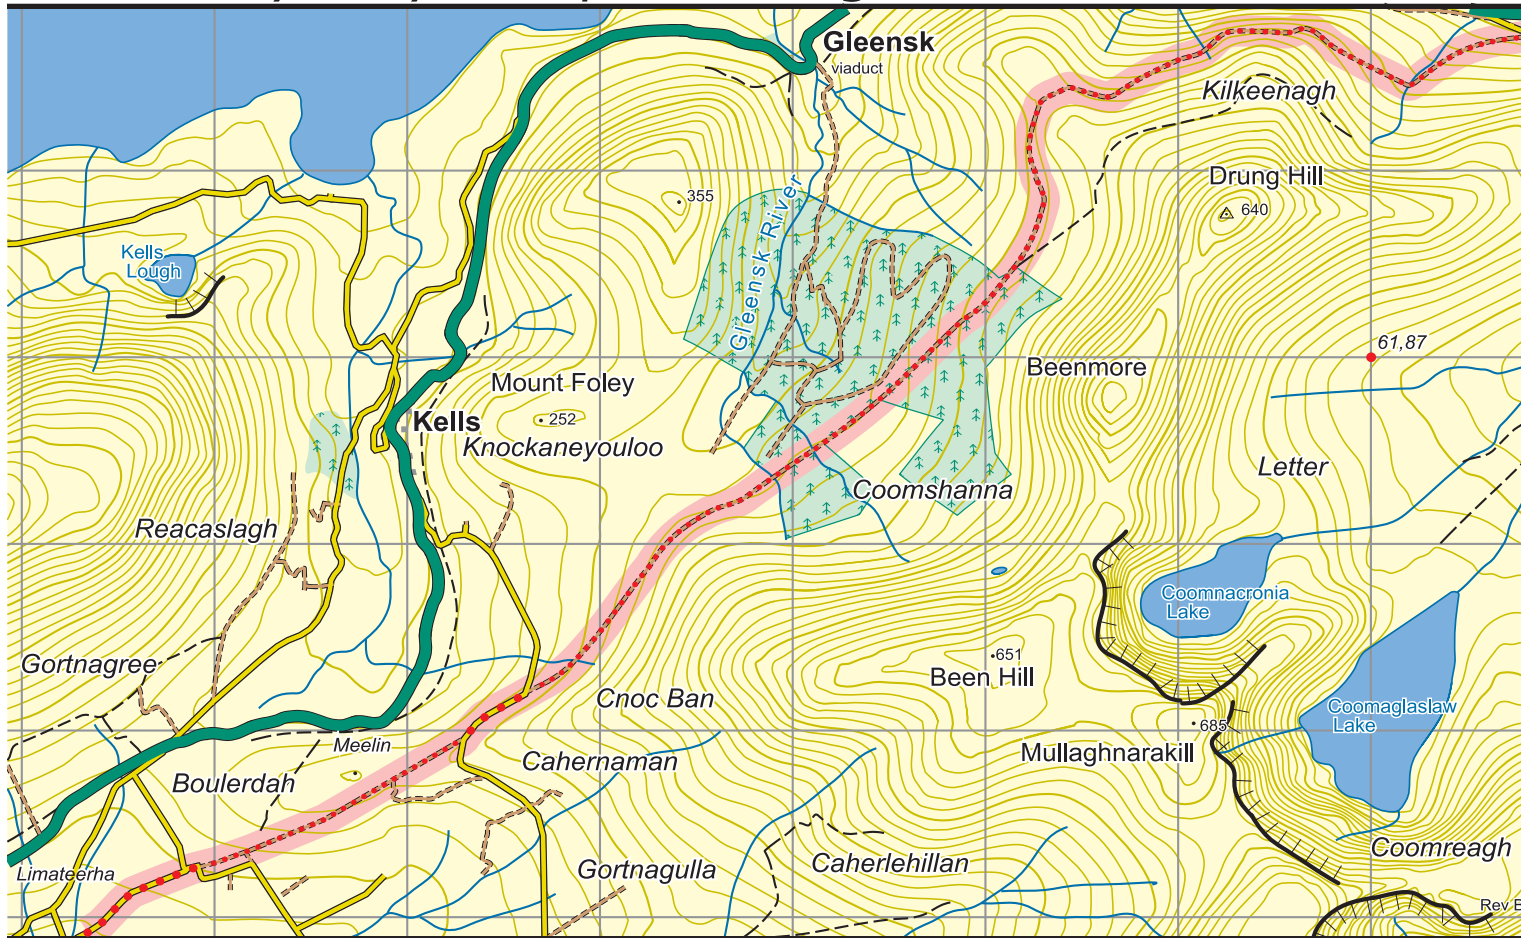

Kerry Way : Map 7 Drung Hill to Boulerdah

	National Road
	Main Road
	Minor Road
	Forest/ Dirt Road
	Track
	Rough Path/ No path
	Major power line
	Railway
	County boundary
	Cliff - impassable/small
	Forest - conifer/deciduous
	Car Park
	Church

The National Trails Office encourages trail users to apply the Leave No Trace principles:

1. Plan ahead and prepare
2. Be considerate of others
3. Respect farm animals and wildlife
4. Travel and camp on durable ground
5. Leave what you find
6. Dispose of waste properly
7. Minimise the affects of fire