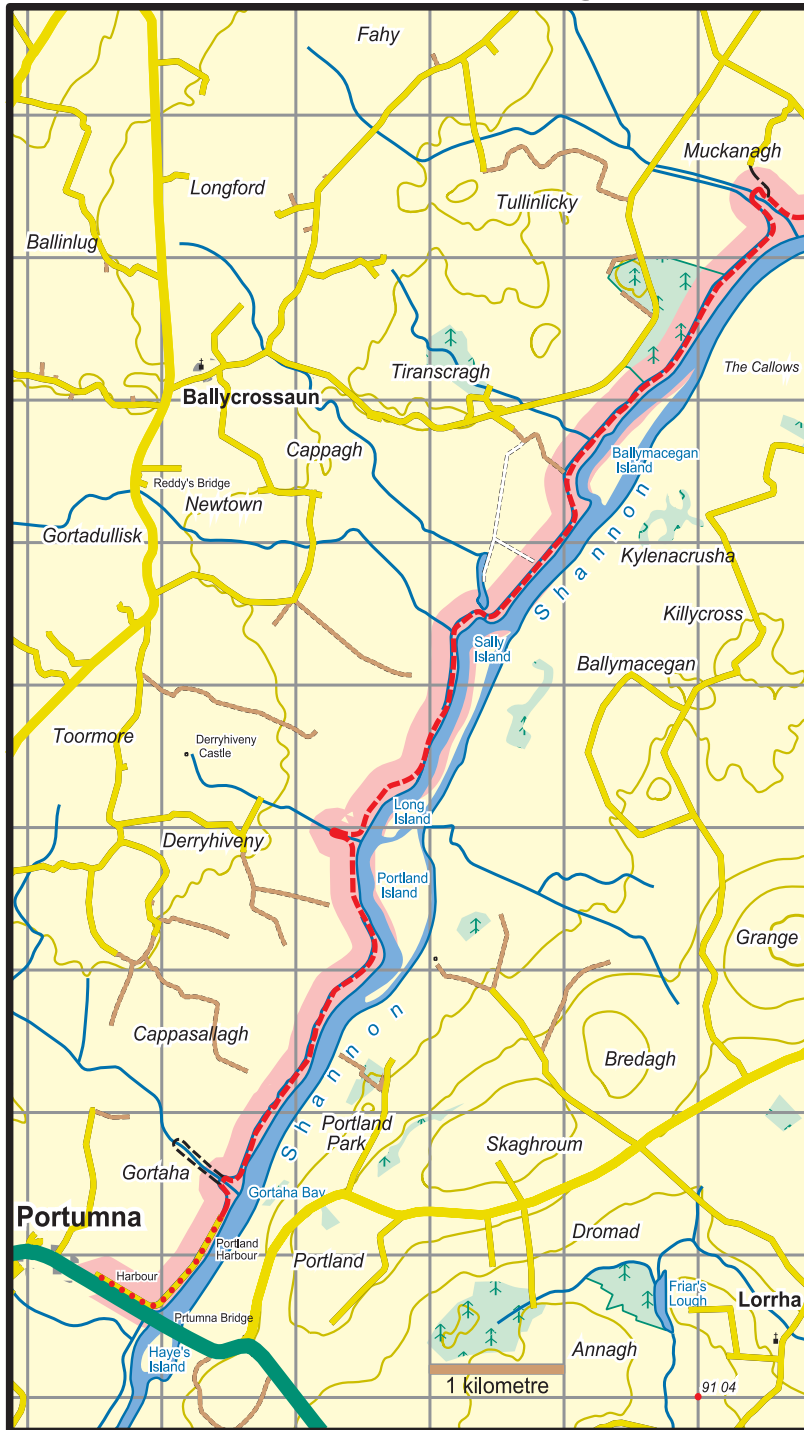

# Hymany Way : Map 1 Portumna to Muckanagh

	National Road
	Main Road
	Minor Road
	Forest/ Dirt Road
	Track
	Rough Path/ No path
	Major power line
	Railway
	County boundary
	Cliff - impassable/small
	Forest - conifer/deciduous
	Car Park
	Church

The National Trails Office encourages trail users to apply the Leave No Trace principles:

1. Plan ahead and prepare
2. Be considerate of others
3. Respect farm animals and wildlife
4. Travel and camp on durable ground
5. Leave what you find
6. Dispose of waste properly
7. Minimise the affects of fire