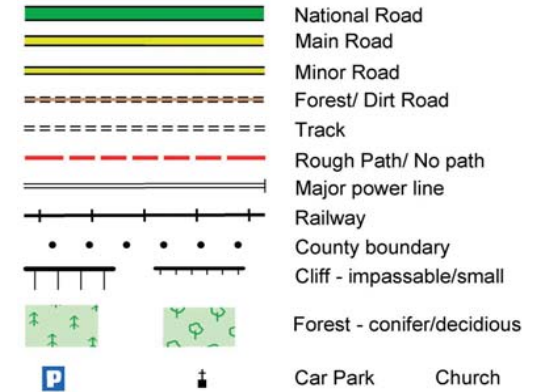

Dingle Way : Map 6 An Daingean to Cill Mhic an Domhnaigh

The National Trails Office encourages trail users to apply the Leave No Trace principles:

1. Plan ahead and prepare
2. Be considerate of others
3. Respect farm animals and wildlife
4. Travel and camp on durable ground
5. Leave what you find
6. Dispose of waste properly
7. Minimise the affects of fire