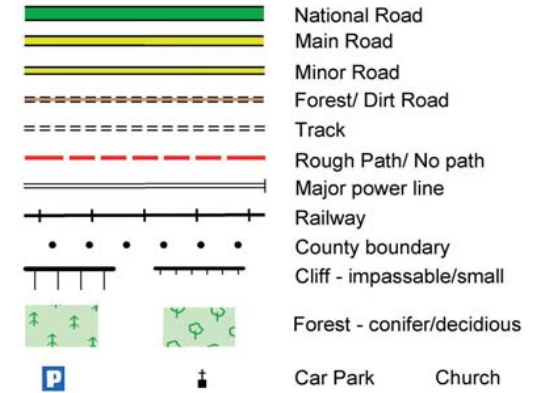

Dingle Way : Map 5 Lispole to An Daingean

The National Trails Office encourages trail users to apply the Leave No Trace principles:

1. Plan ahead and prepare
2. Be considerate of others
3. Respect farm animals and wildlife
4. Travel and camp on durable ground
5. Leave what you find
6. Dispose of waste properly
7. Minimise the affects of fire