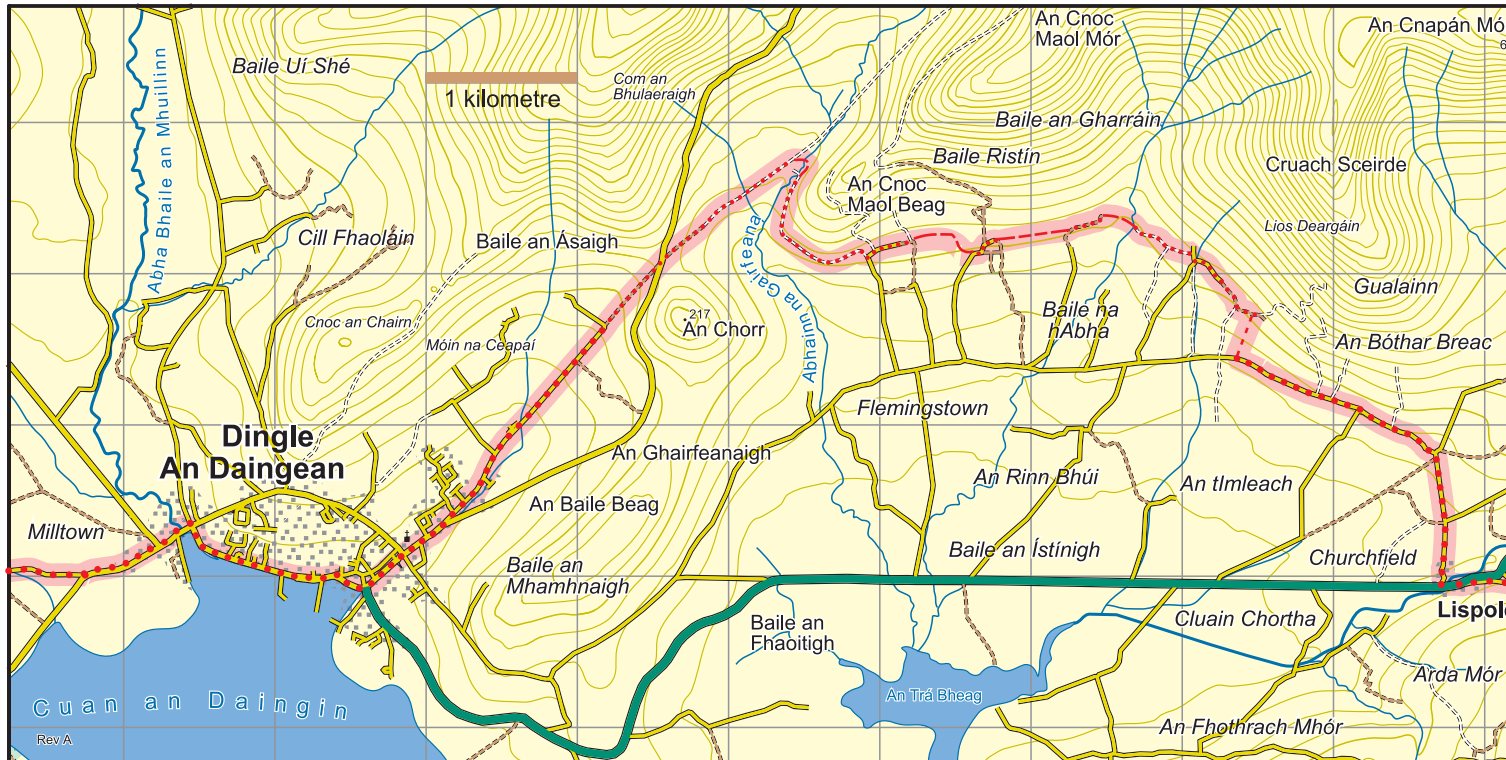

Dingle Way : Map 5 Lispole to An Daingean

	National Road
	Main Road
	Minor Road
	Forest/ Dirt Road
	Track
	Rough Path/ No path
	Major power line
	Railway
	County boundary
	Cliff - impassable/small
	Forest - conifer/deciduous
	Car Park
	Church

The National Trails Office encourages trail users to apply the Leave No Trace principles:

1. Plan ahead and prepare
2. Be considerate of others
3. Respect farm animals and wildlife
4. Travel and camp on durable ground
5. Leave what you find
6. Dispose of waste properly
7. Minimise the affects of fire