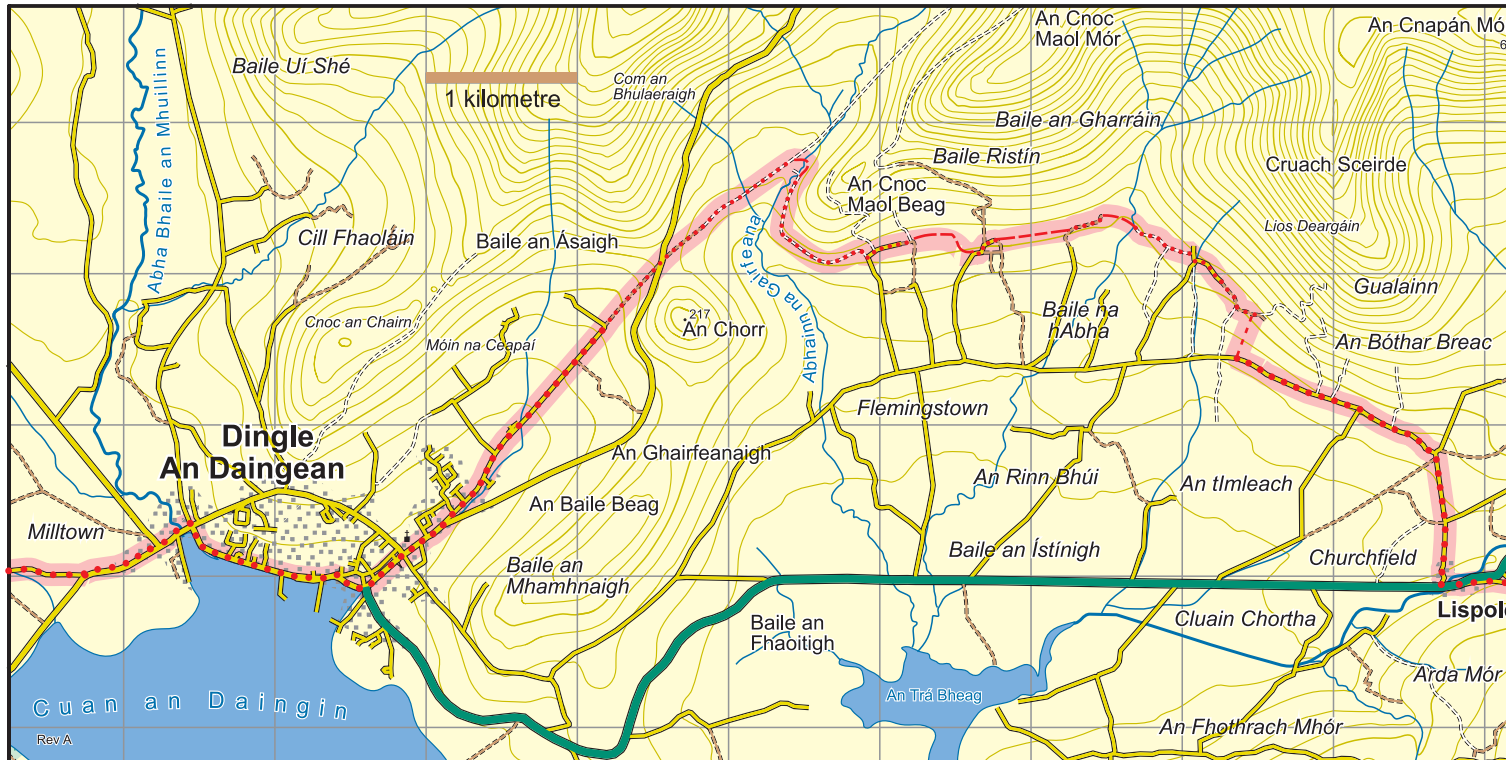

Dingle Way : Map 5 Lispole to An Daingean

The National Trails Office encourages trail users to apply the Leave No Trace principles:

1. Plan ahead and prepare
2. Be considerate of others
3. Respect farm animals and wildlife
4. Travel and camp on durable ground
5. Leave what you find
6. Dispose of waste properly
7. Minimise the affects of fire