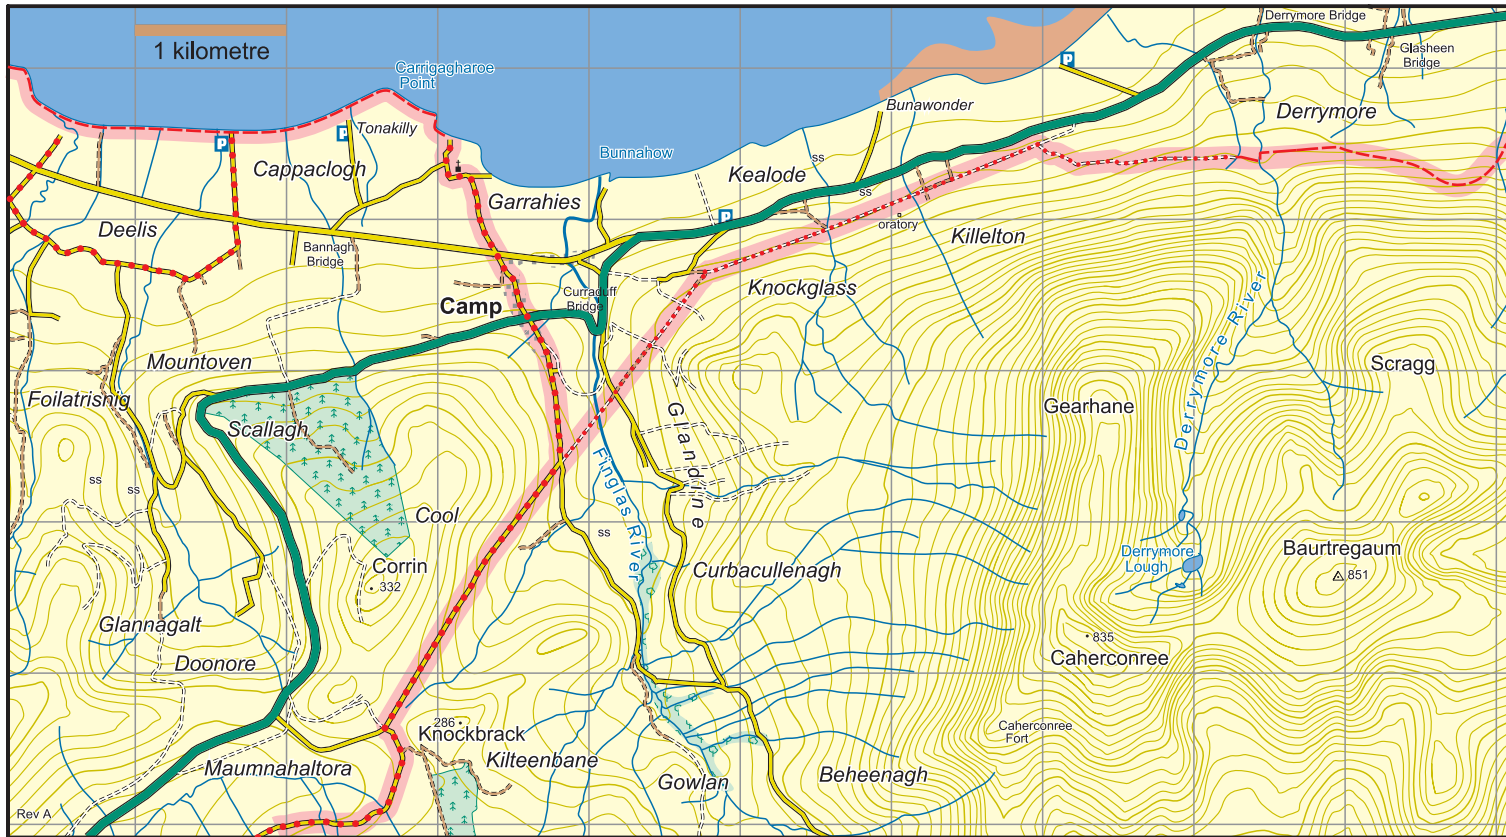

Dingle Way : Map 2 Derrymore to Knockbrack

	National Road
	Main Road
	Minor Road
	Forest/ Dirt Road
	Track
	Rough Path/ No path
	Major power line
	Railway
	County boundary
	Cliff - impassable/small
	Forest - conifer/deciduous
	Car Park
	Church

The National Trails Office encourages trail users to apply the Leave No Trace principles:

1. Plan ahead and prepare
2. Be considerate of others
3. Respect farm animals and wildlife
4. Travel and camp on durable ground
5. Leave what you find
6. Dispose of waste properly
7. Minimise the affects of fire