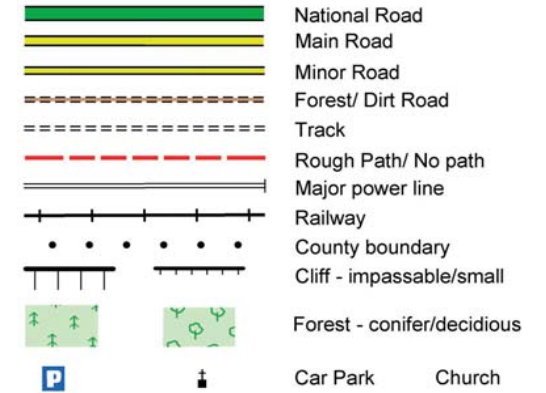

Dingle Way : Map 13 Castlegregory to Camp

The National Trails Office encourages trail users to apply the Leave No Trace principles:

1. Plan ahead and prepare
2. Be considerate of others
3. Respect farm animals and wildlife
4. Travel and camp on durable ground
5. Leave what you find
6. Dispose of waste properly
7. Minimise the affects of fire