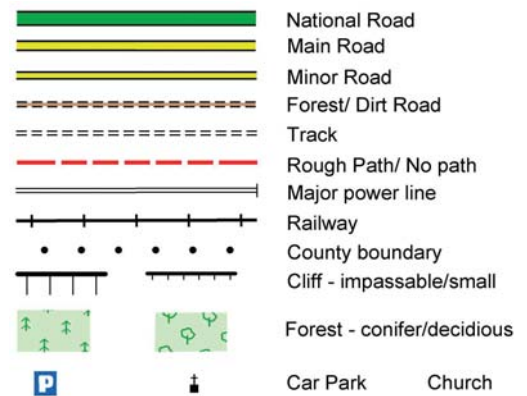

# Dingle Way : Map 12 Stradbally to Castlegregory

The National Trails Office encourages trail users to apply the Leave No Trace principles:

1. Plan ahead and prepare
2. Be considerate of others
3. Respect farm animals and wildlife
4. Travel and camp on durable ground
5. Leave what you find
6. Dispose of waste properly
7. Minimise the affects of fire