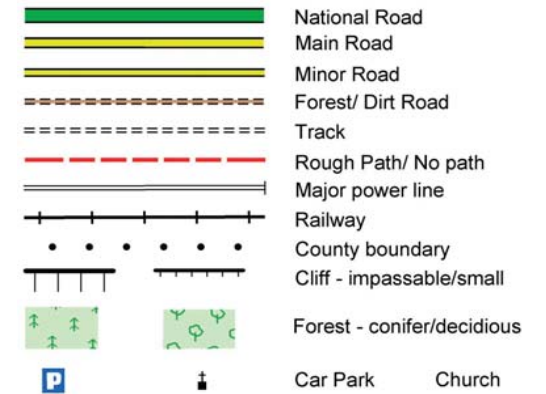

Dingle Way : Map 11 Cé Bréanainn to Stradbally

The National Trails Office encourages trail users to apply the Leave No Trace principles:

1. Plan ahead and prepare
2. Be considerate of others
3. Respect farm animals and wildlife
4. Travel and camp on durable ground
5. Leave what you find
6. Dispose of waste properly
7. Minimise the affects of fire