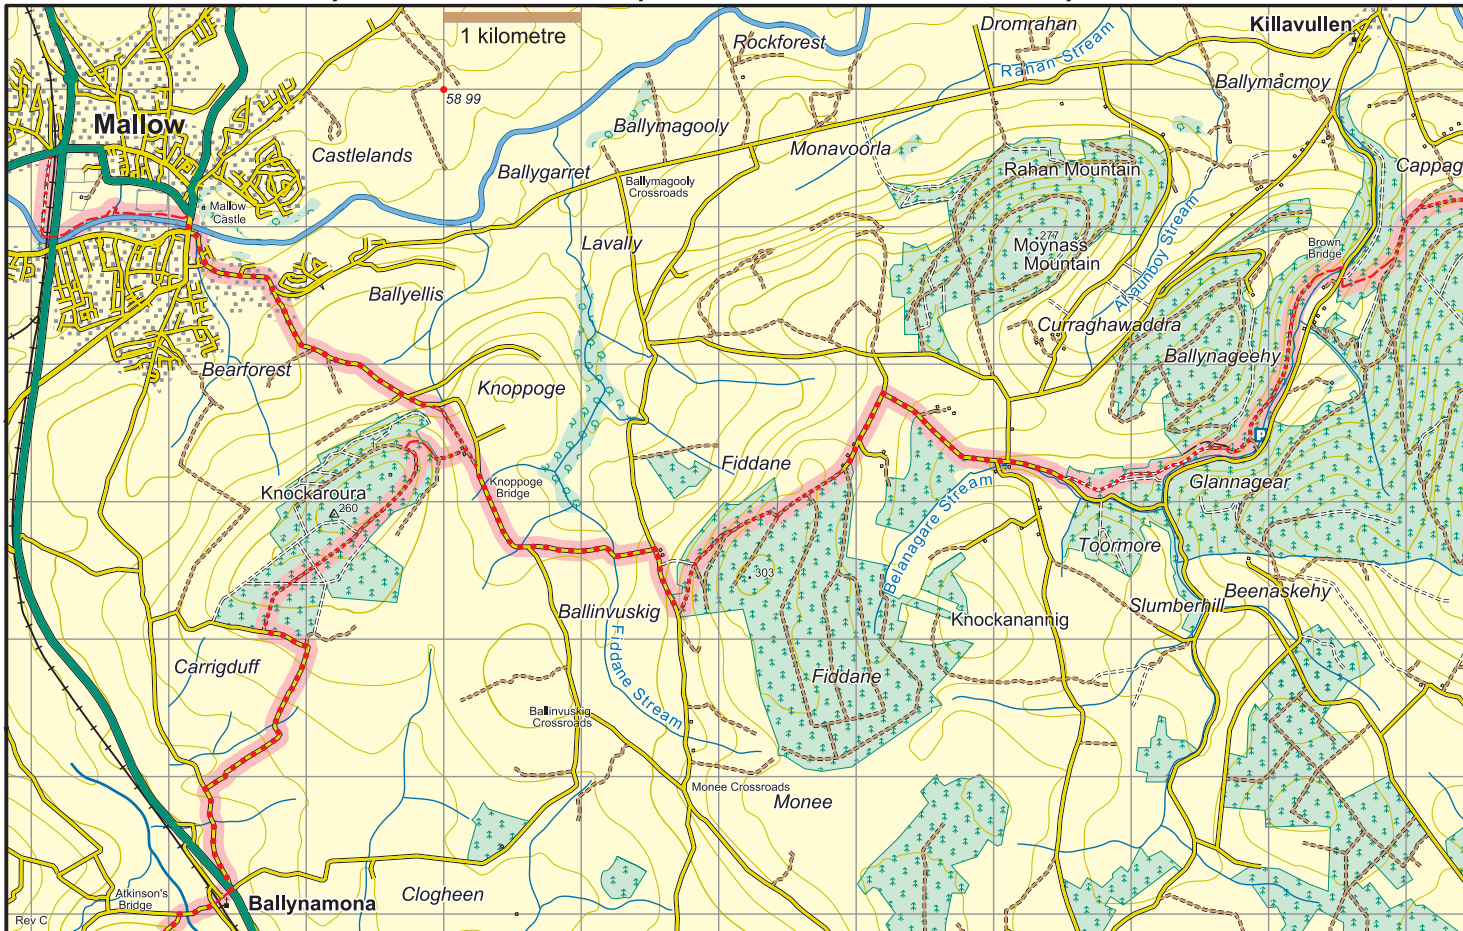

# Blackwater Way Avondhu : Map 7 Killavullen to Ballynamona & Mallow

	National Road
	Main Road
	Minor Road
	Forest/ Dirt Road
	Track
	Rough Path/ No path
	Major power line
	Railway
	County boundary
	Cliff - impassable/small
	Forest - conifer/deciduous
	Car Park
	Church

The National Trails Office encourages trail users to apply the Leave No Trace principles:

1. Plan ahead and prepare
2. Be considerate of others
3. Respect farm animals and wildlife
4. Travel and camp on durable ground
5. Leave what you find
6. Dispose of waste properly
7. Minimise the affects of fire