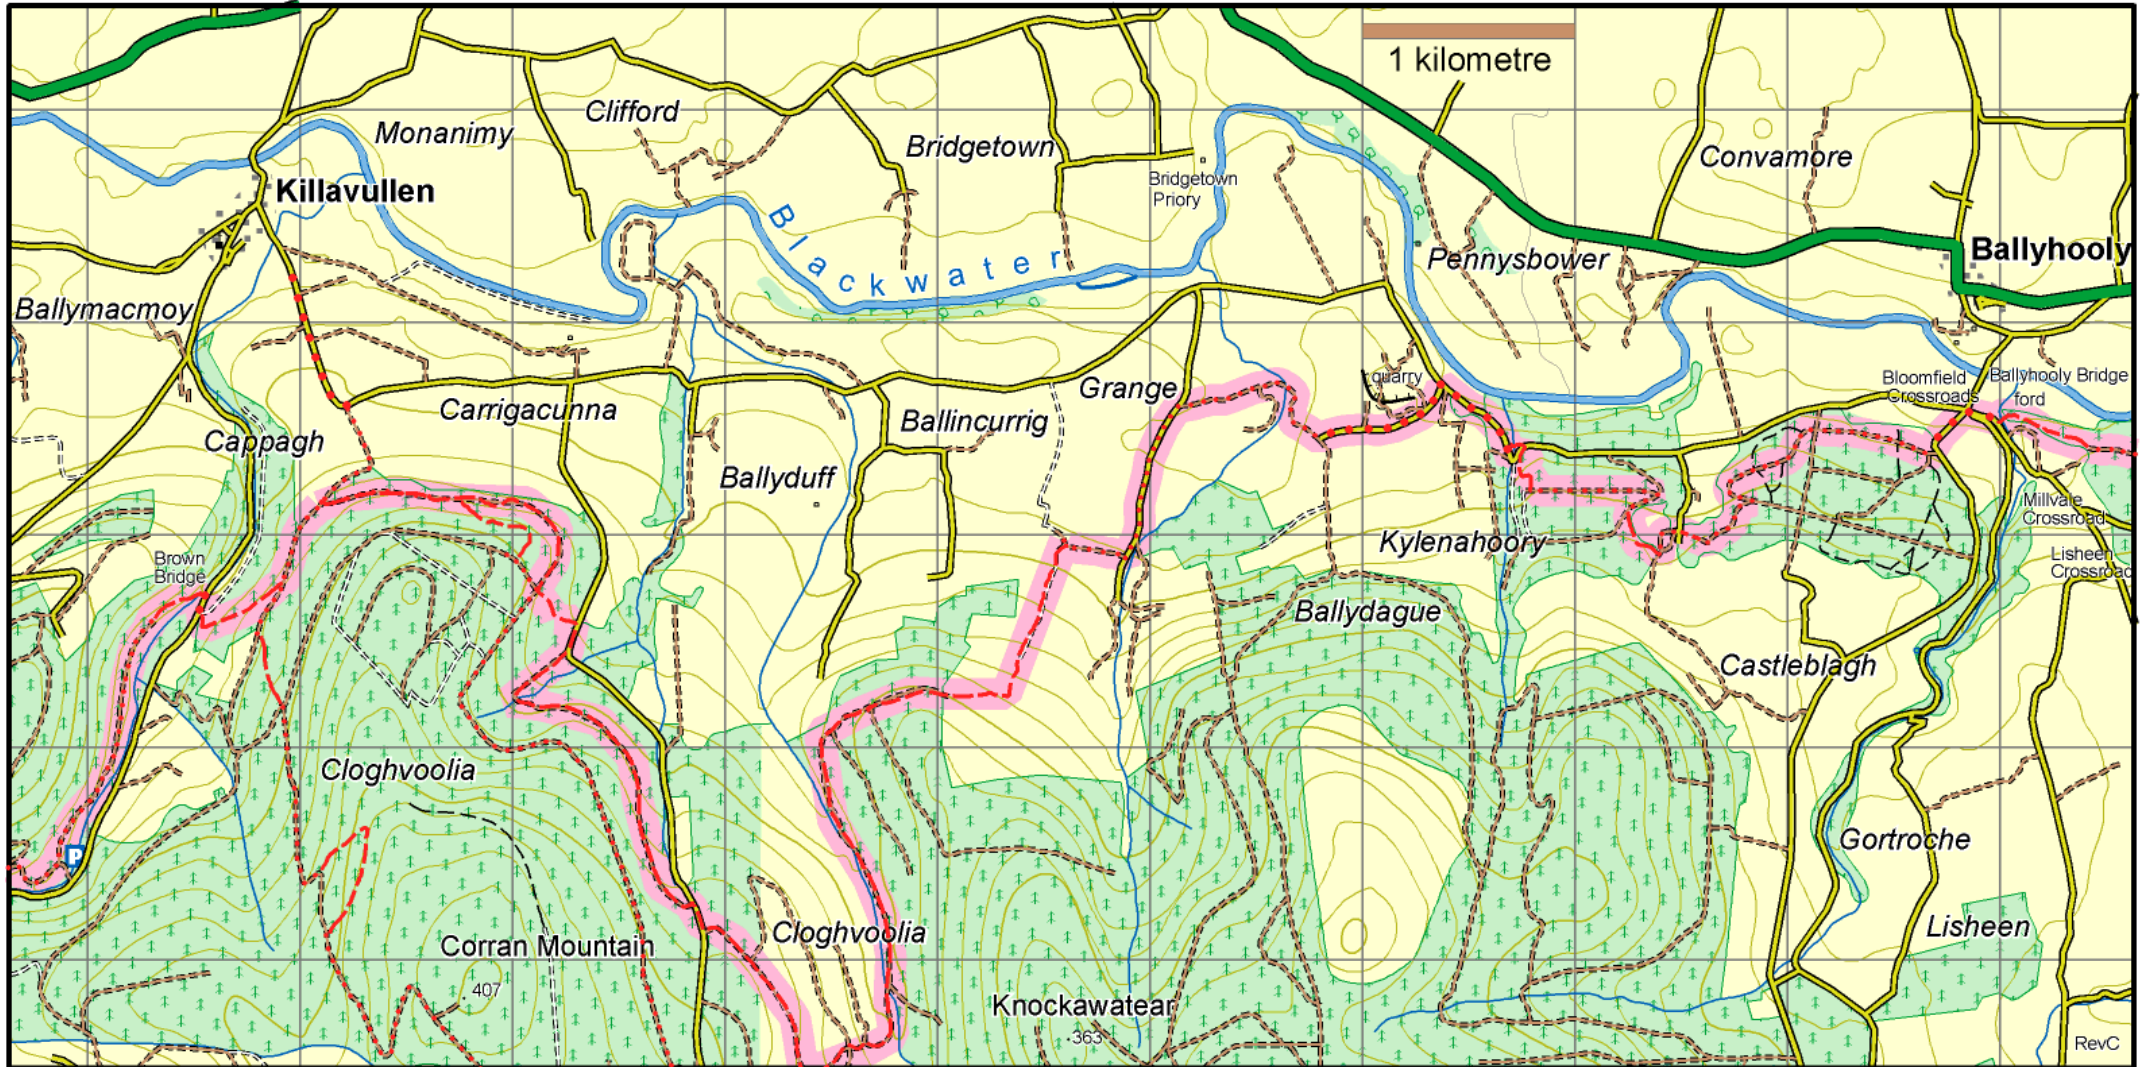

# Blackwater Way Avondhu : Map 6 Ballyhooly to Killavullen

This map is made available from the National Trails Office / Irish Sports Council, produced by EastWest mapping. The map is intended for personal use only and should not be modified, republished or transmitted in any form without the permission of the Irish Sports Council's National Trails Office. The representation of a track or path on this map does not indicate a right of way. The map includes Ordnance Survey Ireland data made available for display under Permit No. 8658. (c) Ordnance Survey Ireland / Government of Ireland.