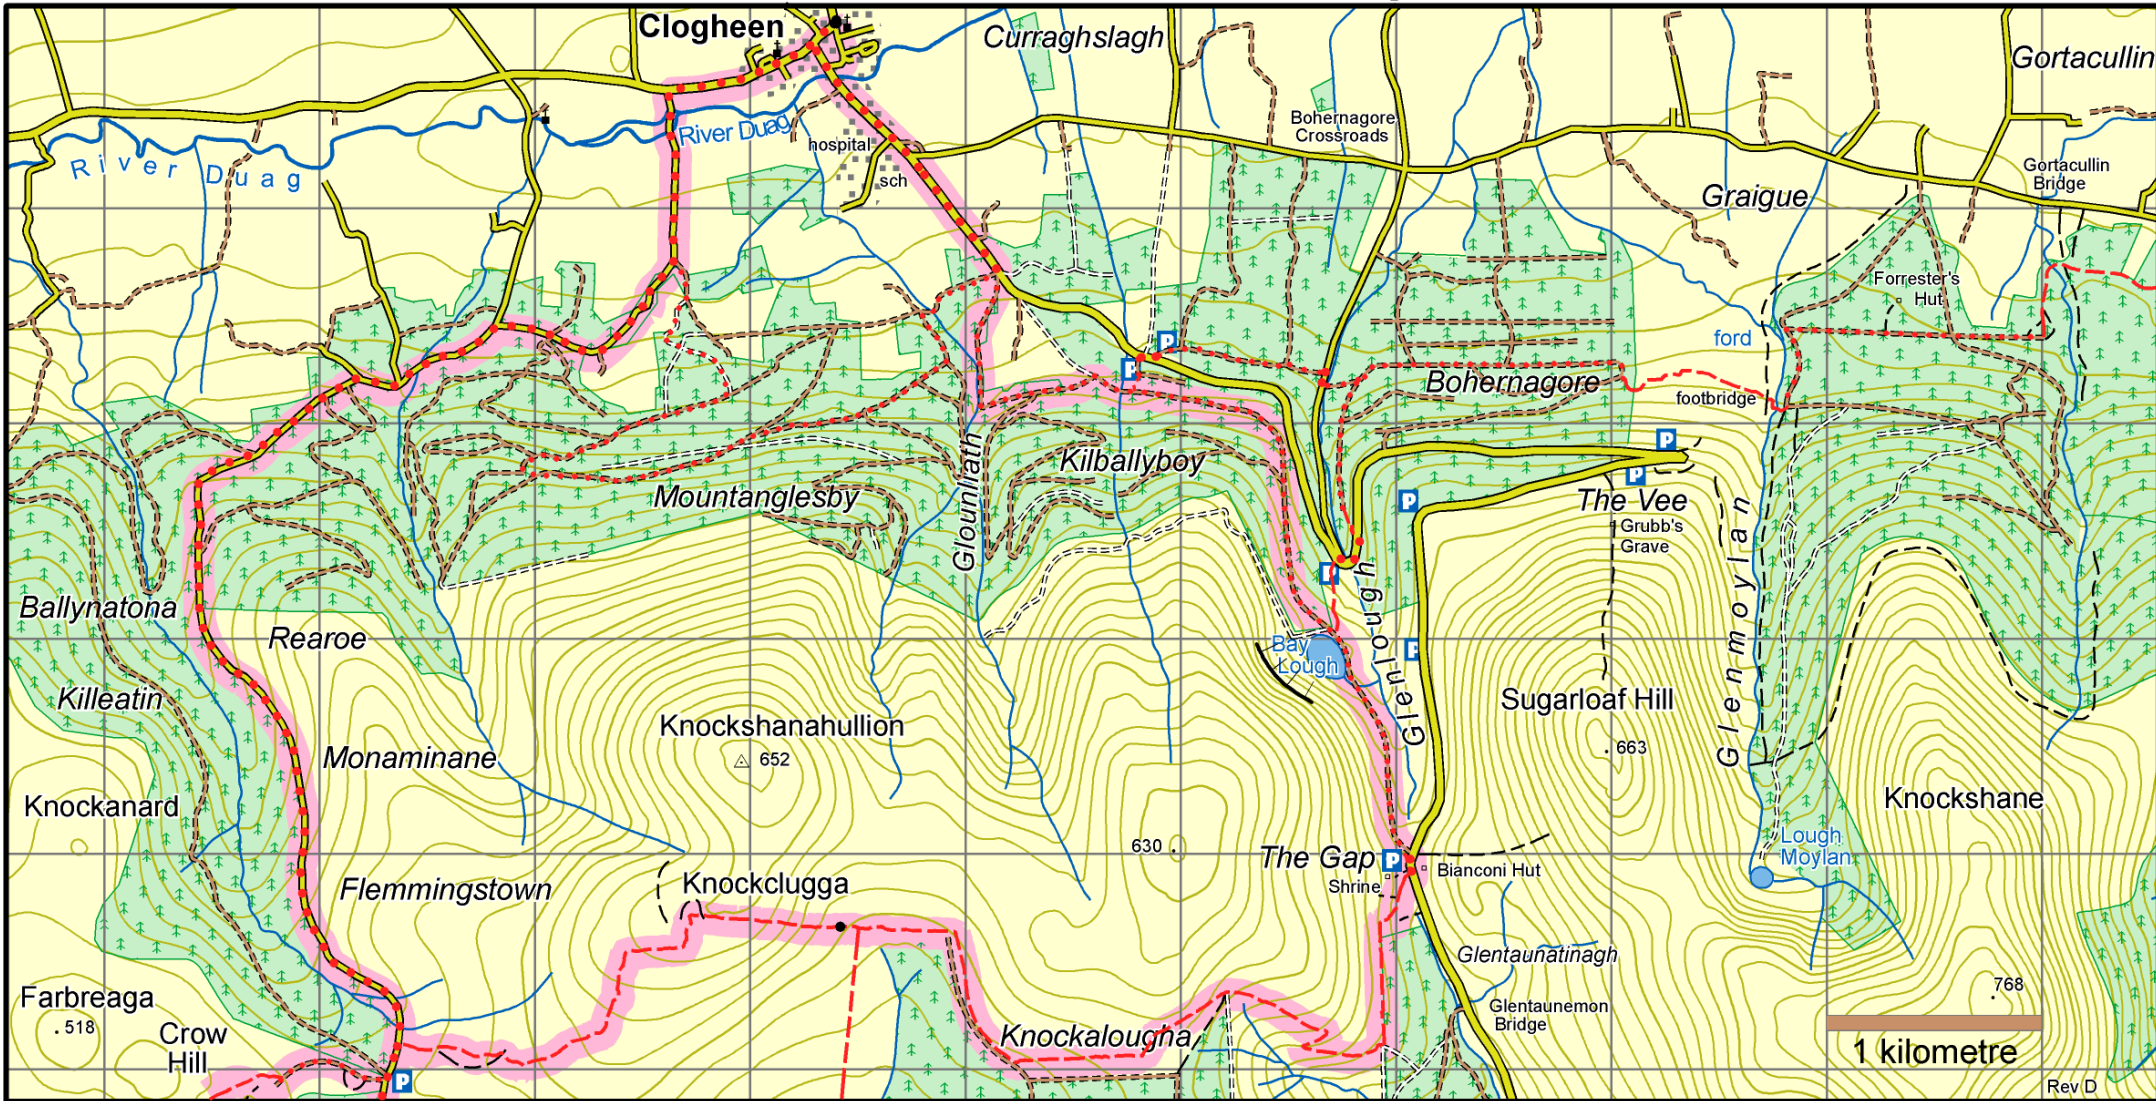

# Blackwater Way Avondhu : Map 1 Clogheen to Crow Hill

This map is made available from the National Trails Office / Irish Sports Council, produced by EastWest mapping. The map is intended for personal use only and should not be modified, republished or transmitted in any form without the permission of the Irish Sports Council's National Trails Office. The representation of a track or path on this map does not indicate a right of way. The map includes Ordnance Survey Ireland data made available for display under Permit No. 8658. (c) Ordnance Survey Ireland / Government of Ireland.