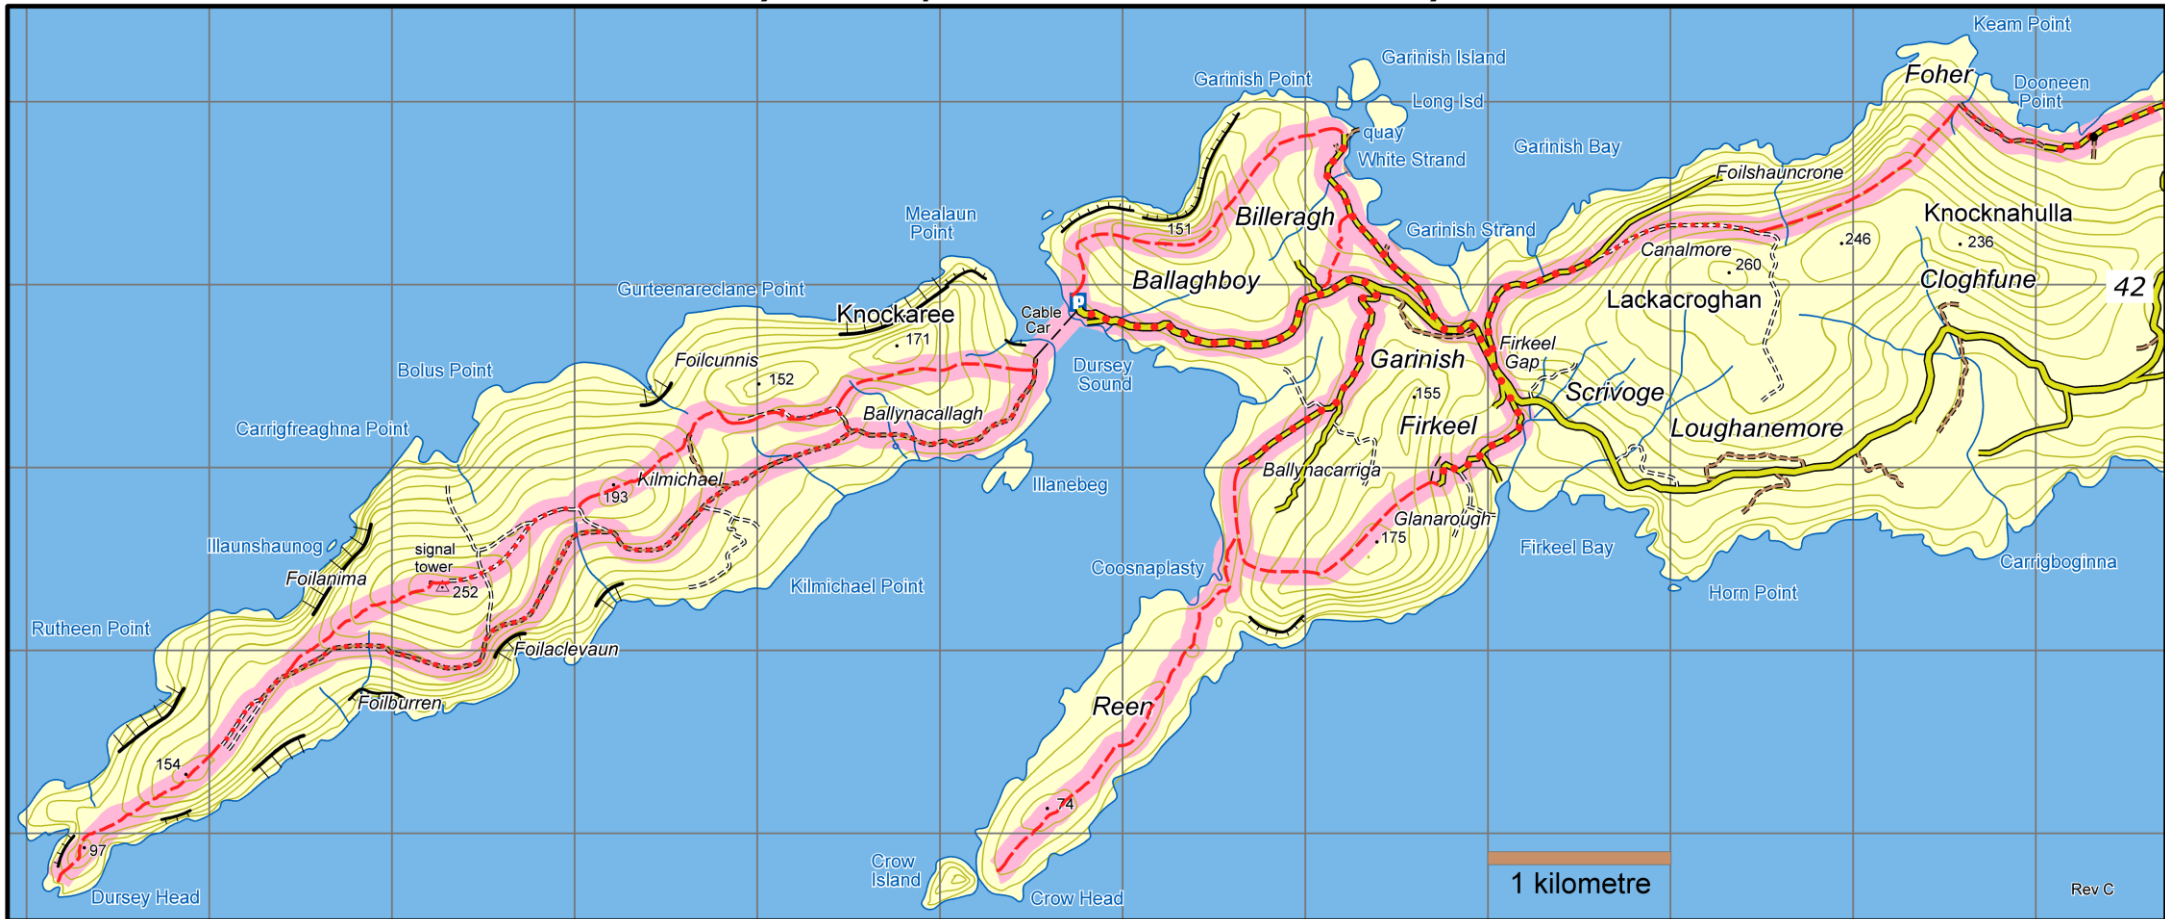

## Beara Way : Map 7 Foher to Dursey Island

This map is made available from Sport Ireland – National Trails Office, produced by EastWest mapping. The map is intended for personal use only and should not be modified, republished or transmitted in any form without the permission of Sport Ireland’s National Trails Office. The representation of a track or path on this map does not indicate a right of way. The map includes Ordnance Survey Ireland data made available for display under Permit No. 8658. (c) Ordnance Survey Ireland / Government of Ireland.