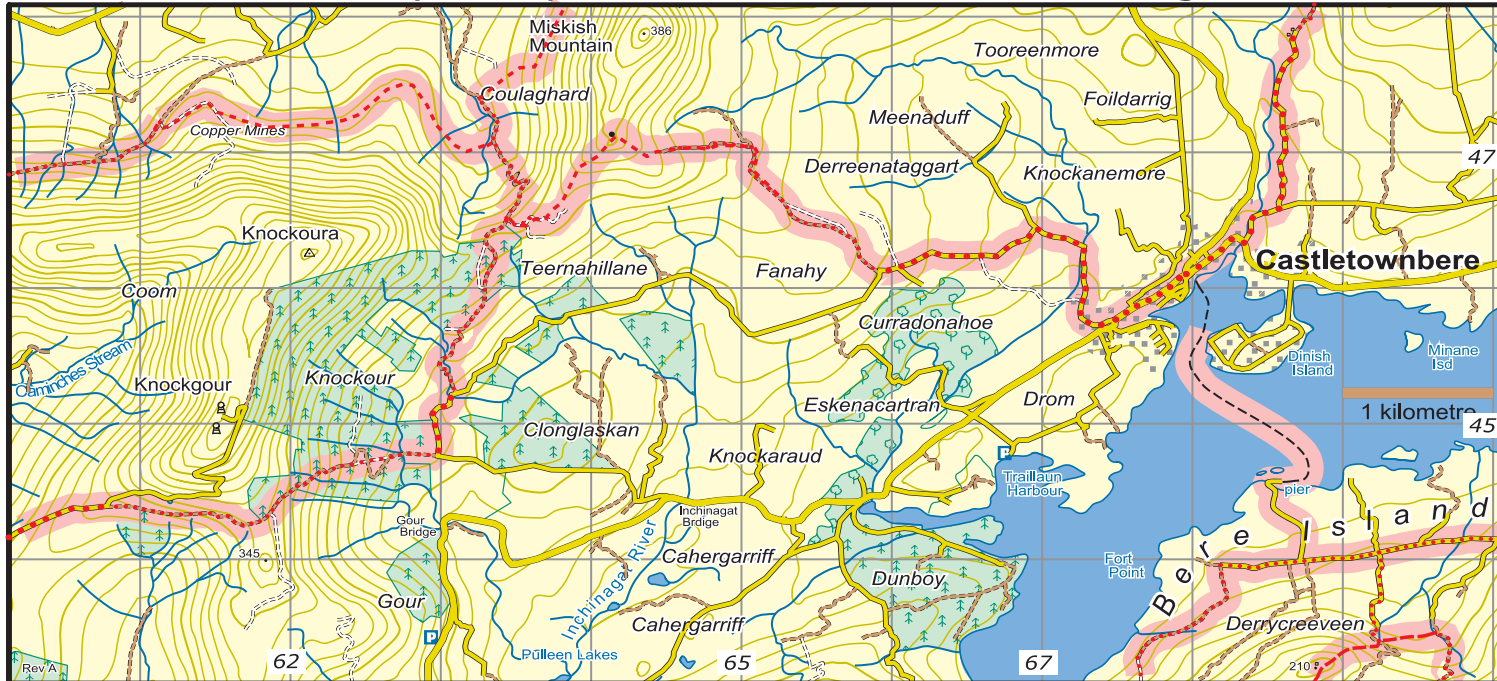

Beara Way : Map 5 Castletownbere to Knockgour

	National Road
	Main Road
	Minor Road
	Forest/ Dirt Road
	Track
	Rough Path/ No path
	Major power line
	Railway
	County boundary
	Cliff - impassable/small
	Forest - conifer/deciduous
	Car Park
	Church

The National Trails Office encourages trail users to apply the Leave No Trace principles:

1. Plan ahead and prepare
2. Be considerate of others
3. Respect farm animals and wildlife
4. Travel and camp on durable ground
5. Leave what you find
6. Dispose of waste properly
7. Minimise the affects of fire