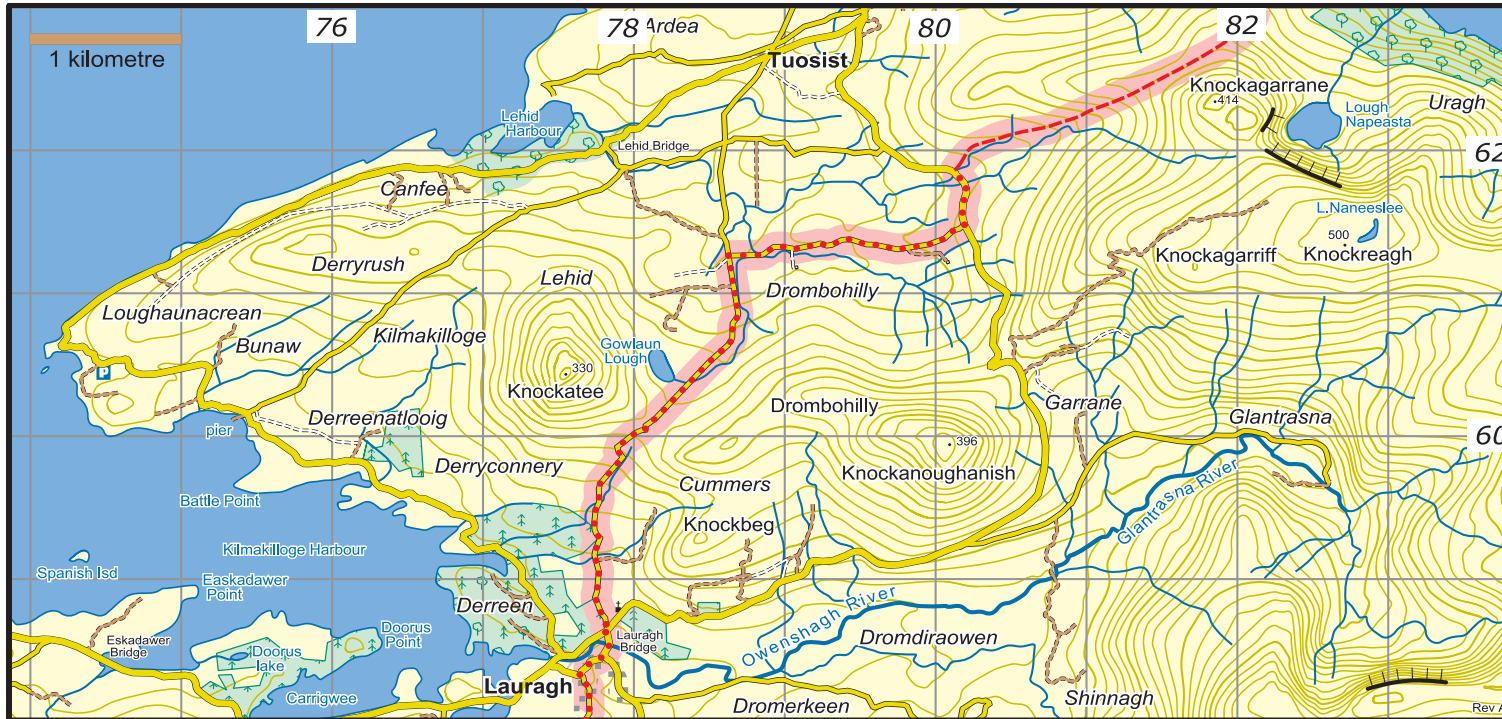

Beara Way : Map 11 Lauragh Tuosist

	National Road
	Main Road
	Minor Road
	Forest/ Dirt Road
	Track
	Rough Path/ No path
	Major power line
	Railway
	County boundary
	Cliff - impassable/small
	Forest - conifer/deciduous
	Car Park
	Church

The National Trails Office encourages trail users to apply the Leave No Trace principles:

1. Plan ahead and prepare
2. Be considerate of others
3. Respect farm animals and wildlife
4. Travel and camp on durable ground
5. Leave what you find
6. Dispose of waste properly
7. Minimise the affects of fire