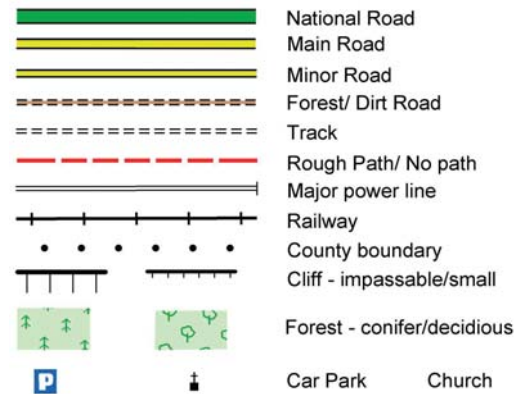

Barrow Way : Map 9 Milford to Bagenalstown

The National Trails Office encourages trail users to apply the Leave No Trace principles:

1. Plan ahead and prepare
2. Be considerate of others
3. Respect farm animals and wildlife
4. Travel and camp on durable ground
5. Leave what you find
6. Dispose of waste properly
7. Minimise the affects of fire