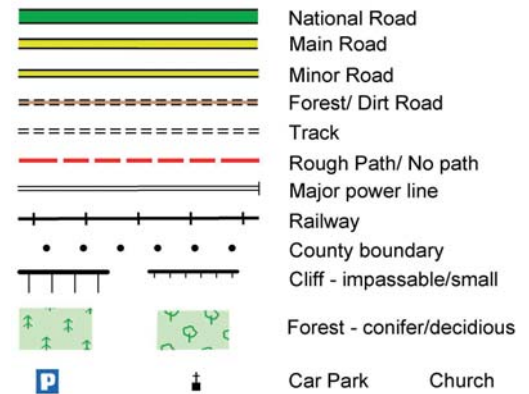

Barrow Way : Map 8 Carlow to Milford Bridge

The National Trails Office encourages trail users to apply the Leave No Trace principles:

1. Plan ahead and prepare
2. Be considerate of others
3. Respect farm animals and wildlife
4. Travel and camp on durable ground
5. Leave what you find
6. Dispose of waste properly
7. Minimise the affects of fire