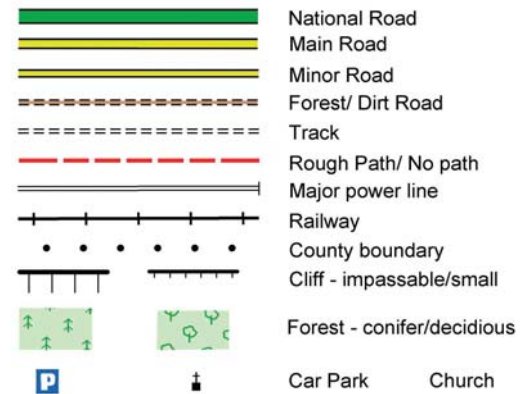

# Barrow Way : Map 7 Tankardstown Bridge to Carlow

The National Trails Office encourages trail users to apply the Leave No Trace principles:

1. Plan ahead and prepare
2. Be considerate of others
3. Respect farm animals and wildlife
4. Travel and camp on durable ground
5. Leave what you find
6. Dispose of waste properly
7. Minimise the affects of fire