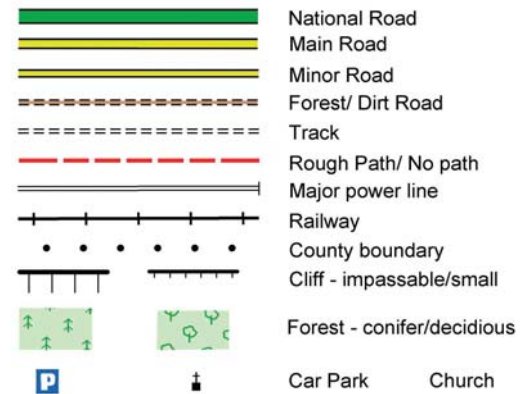

Barrow Way : Map 6 Tyrellstown to Tankardstown Bridge

The National Trails Office encourages trail users to apply the Leave No Trace principles:

1. Plan ahead and prepare
2. Be considerate of others
3. Respect farm animals and wildlife
4. Travel and camp on durable ground
5. Leave what you find
6. Dispose of waste properly
7. Minimise the affects of fire