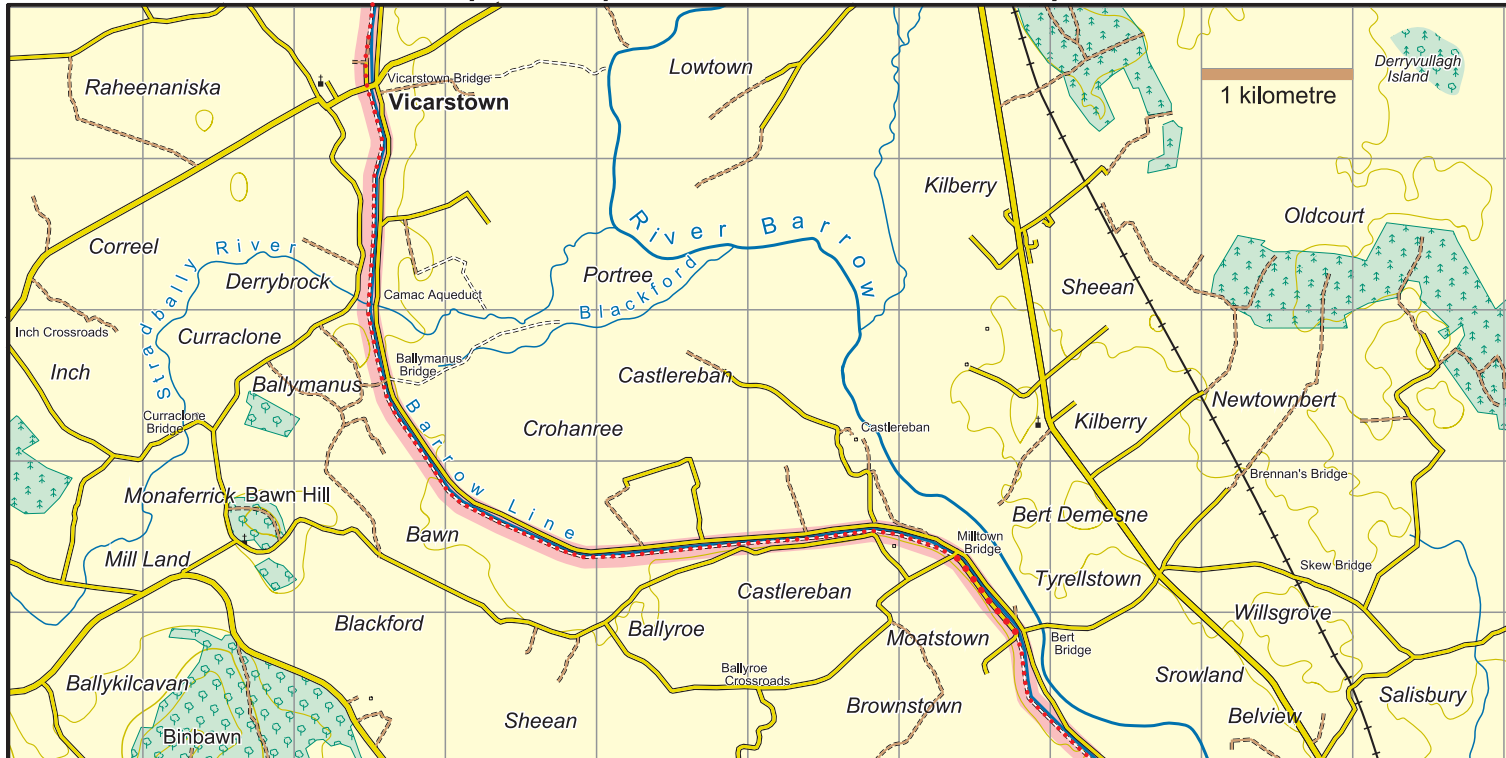

Barrow Way : Map 5 Vicarstown to Tyrellstown

	National Road
	Main Road
	Minor Road
	Forest/ Dirt Road
	Track
	Rough Path/ No path
	Major power line
	Railway
	County boundary
	Cliff - impassable/small
	Forest - conifer/deciduous
	Car Park
	Church