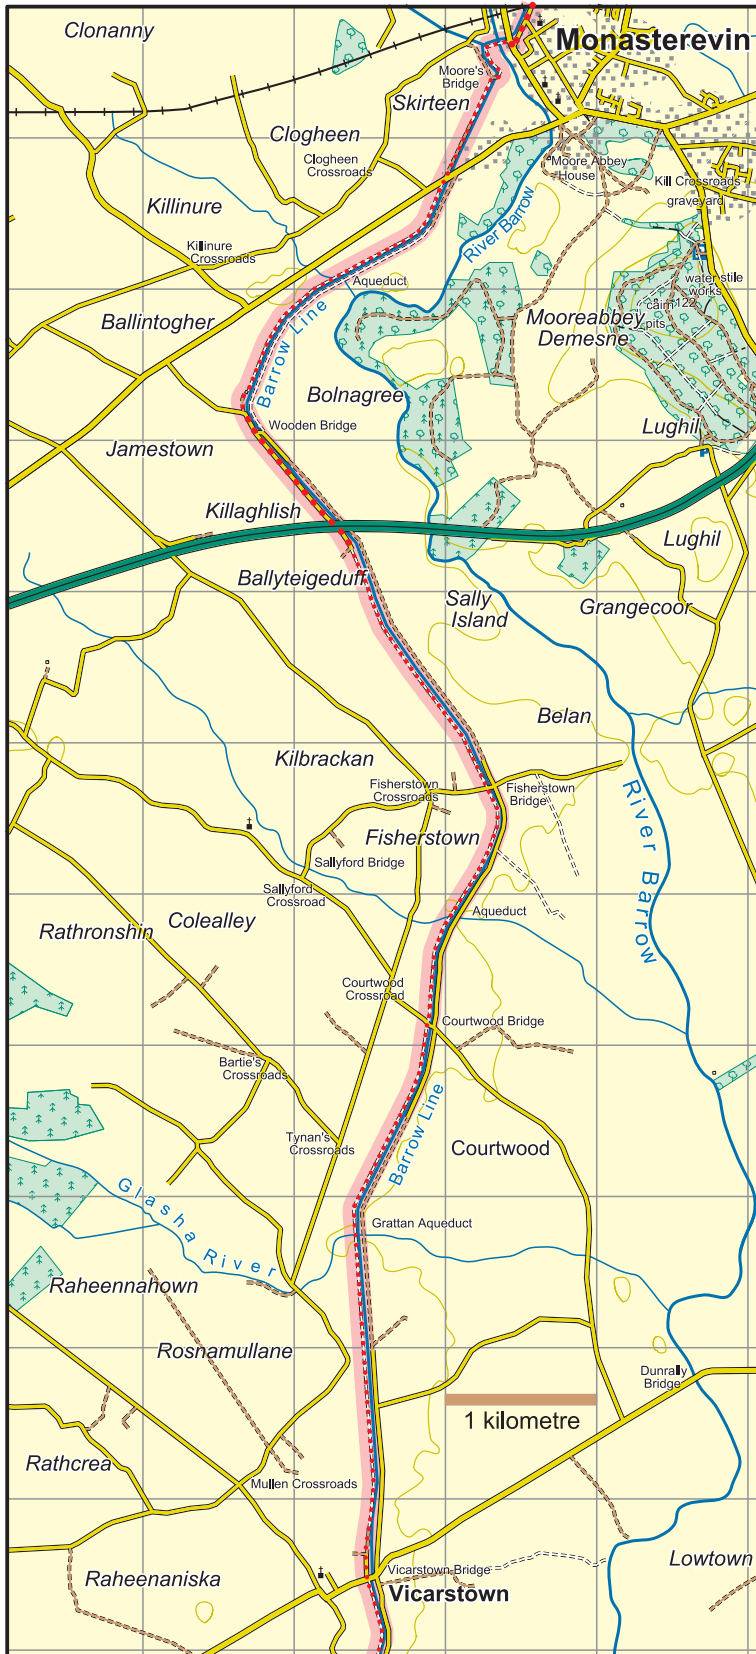

Barrow Way : Map 4 Monasterevin to Vicarstown

	National Road
	Main Road
	Minor Road
	Forest/ Dirt Road
	Track
	Rough Path/ No path
	Major power line
	Railway
	County boundary
	Cliff - impassable/small
	Forest - conifer/deciduous
	Car Park
	Church

The National Trails Office encourages trail users to apply the Leave No Trace principles:

1. Plan ahead and prepare
2. Be considerate of others
3. Respect farm animals and wildlife
4. Travel and camp on durable ground
5. Leave what you find
6. Dispose of waste properly
7. Minimise the affects of fire