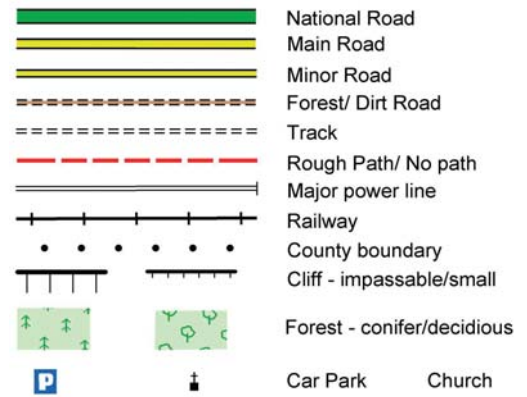

Barrow Way : Map 3 Wilson's Bridge to Monasterevin

The National Trails Office encourages trail users to apply the Leave No Trace principles:

1. Plan ahead and prepare
2. Be considerate of others
3. Respect farm animals and wildlife
4. Travel and camp on durable ground
5. Leave what you find
6. Dispose of waste properly
7. Minimise the affects of fire