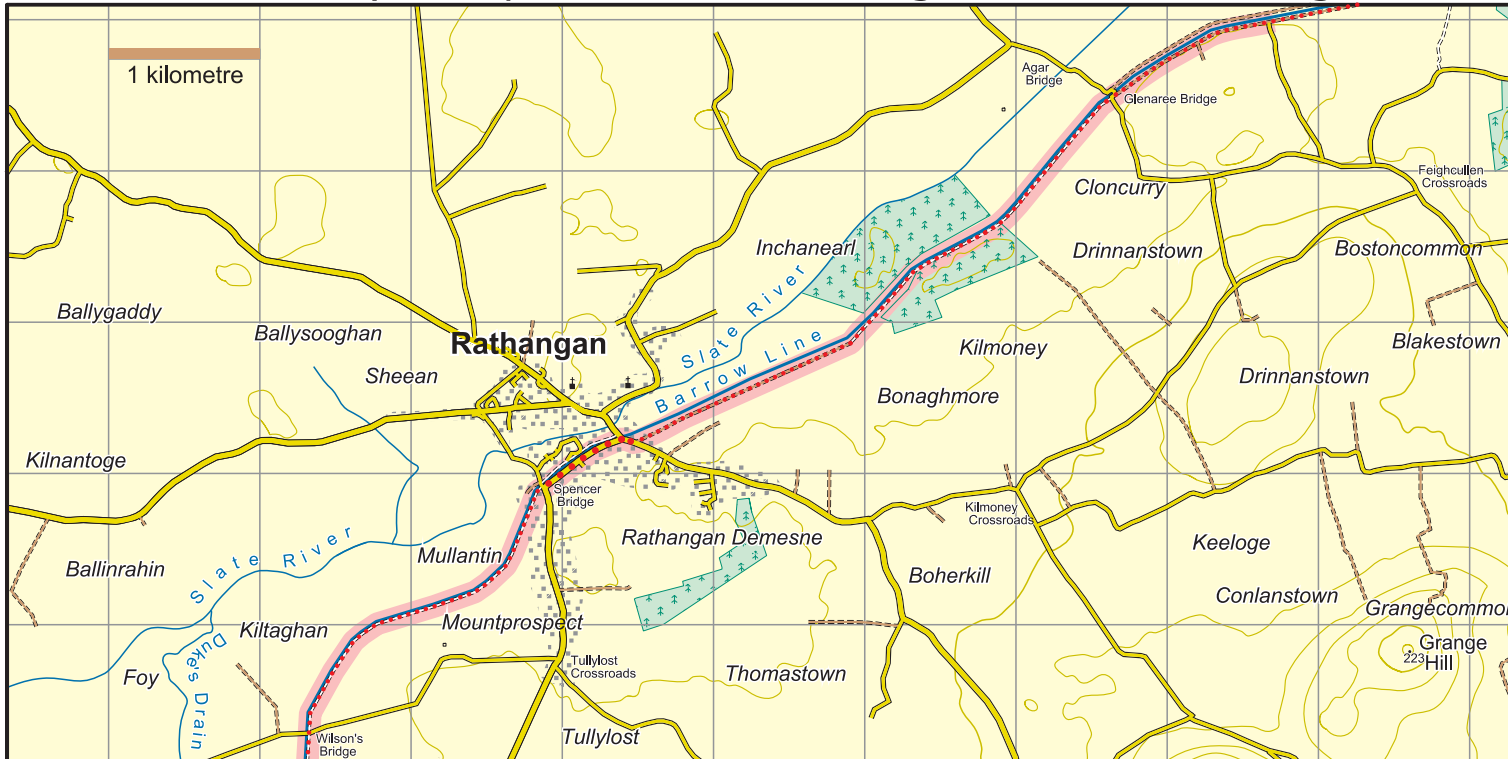

Barrow Way : Map 2 Glenaree Bridge to Wilson's Bridge

	National Road
	Main Road
	Minor Road
	Forest/ Dirt Road
	Track
	Rough Path/ No path
	Major power line
	Railway
	County boundary
	Cliff - impassable/small
	Forest - conifer/deciduous
	Car Park
	Church