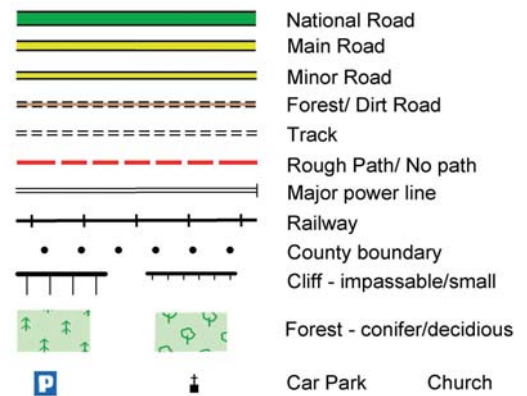

Barrow Way : Map 11 Ballytiglea Bridge to Graiguenamanagh

The National Trails Office encourages trail users to apply the Leave No Trace principles:

1. Plan ahead and prepare
2. Be considerate of others
3. Respect farm animals and wildlife
4. Travel and camp on durable ground
5. Leave what you find
6. Dispose of waste properly
7. Minimise the affects of fire