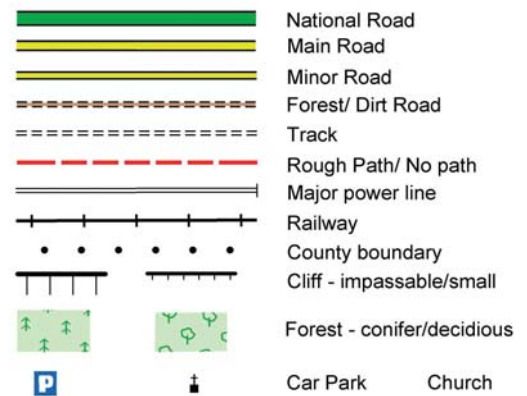

# Barrow Way : Map 11 Ballytiglea Bridge to Graiguenamanagh

The National Trails Office encourages trail users to apply the Leave No Trace principles:

1. Plan ahead and prepare
2. Be considerate of others
3. Respect farm animals and wildlife
4. Travel and camp on durable ground
5. Leave what you find
6. Dispose of waste properly
7. Minimise the affects of fire