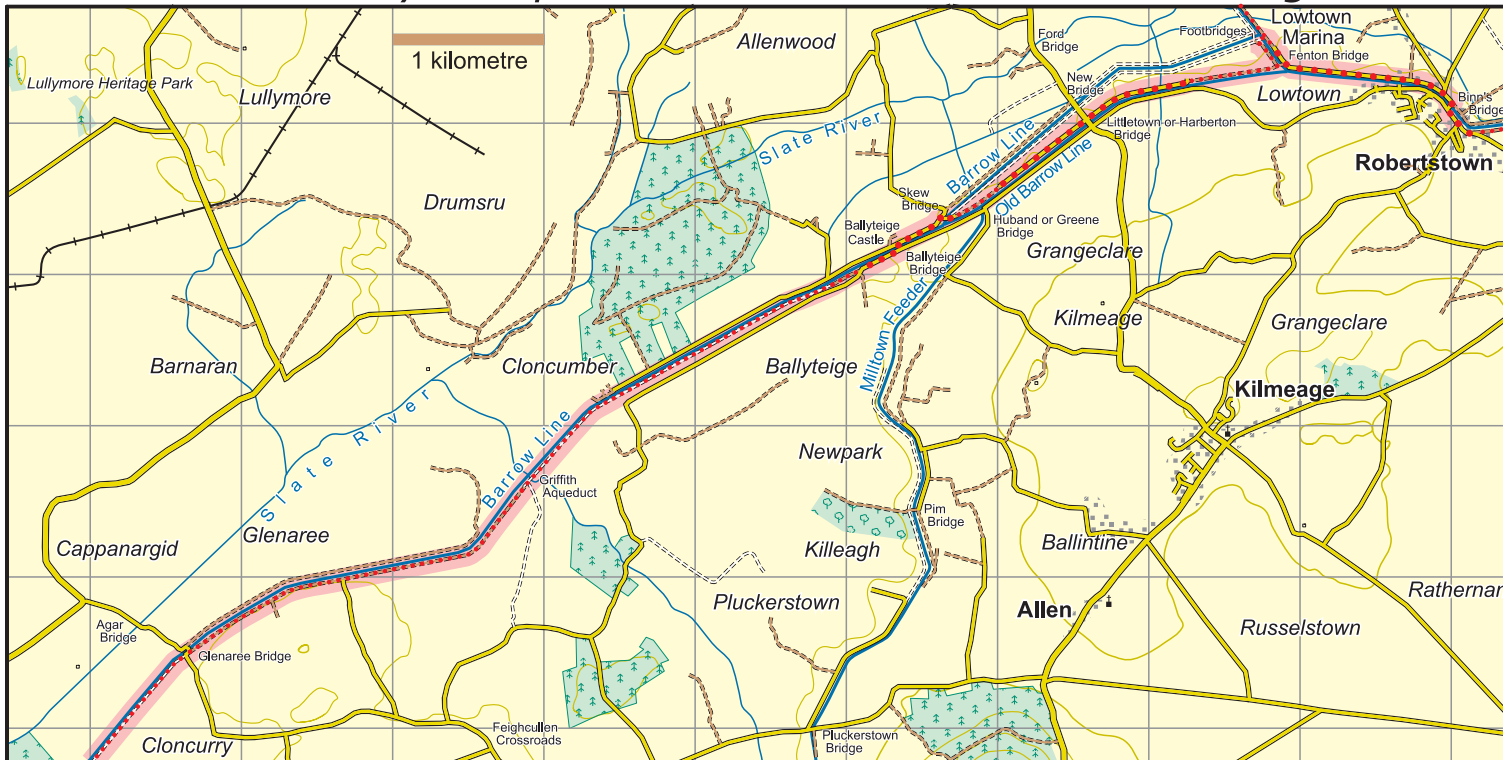

# Barrow Way : Map 1 Robertstown to Glenaree Bridge

	National Road
	Main Road
	Minor Road
	Forest/ Dirt Road
	Track
	Rough Path/ No path
	Major power line
	Railway
	County boundary
	Cliff - impassable/small
	Forest - conifer/deciduous
	Car Park
	Church

The National Trails Office encourages trail users to apply the Leave No Trace principles:

1. Plan ahead and prepare
2. Be considerate of others
3. Respect farm animals and wildlife
4. Travel and camp on durable ground
5. Leave what you find
6. Dispose of waste properly
7. Minimise the affects of fire