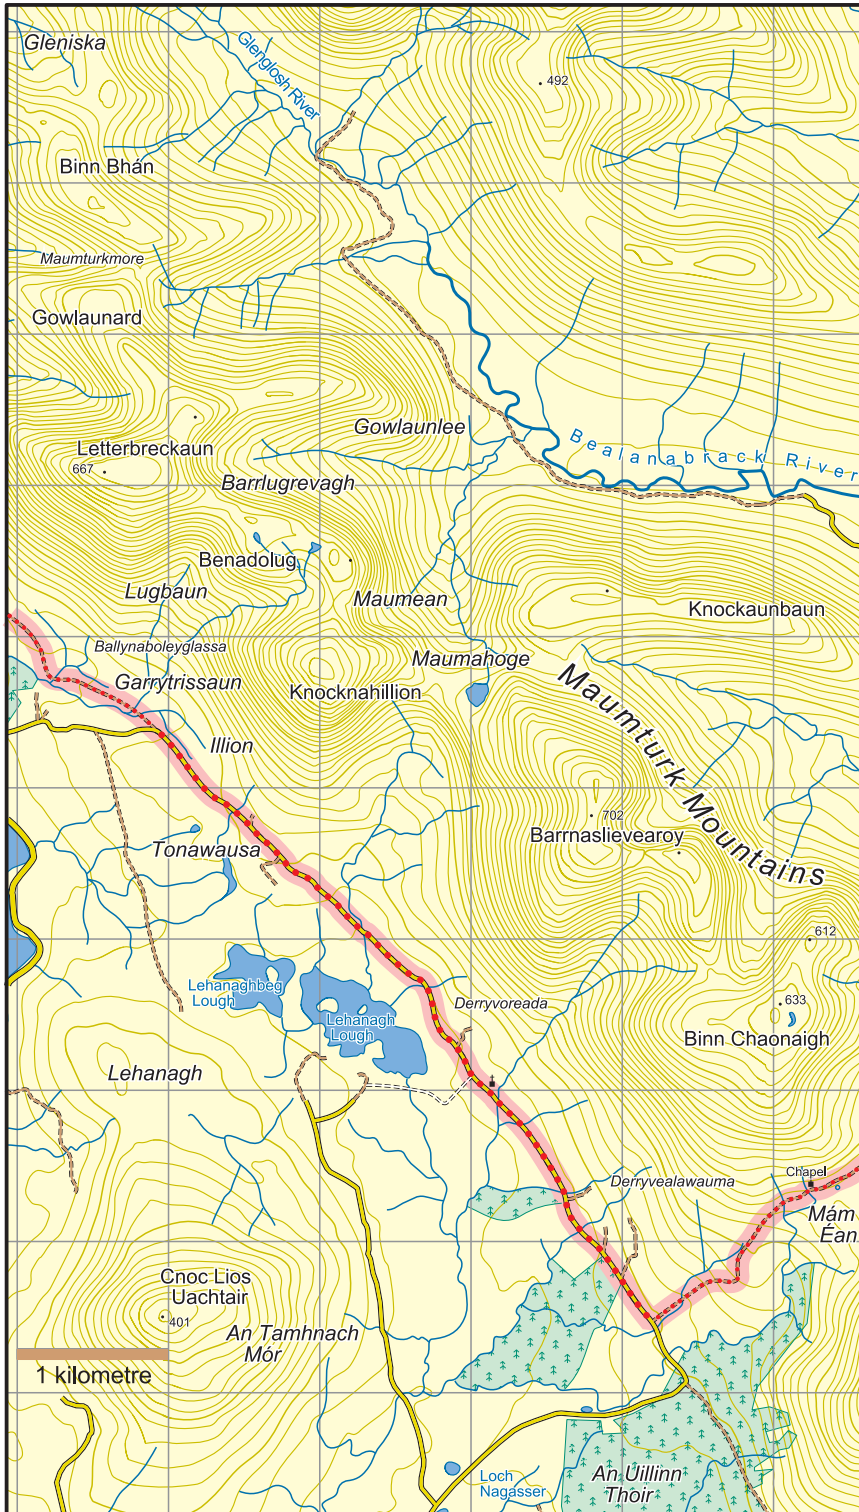

# Western Way (Galway)

## Map 4 Mám Éan to Garrytrissaun

	National Road
	Main Road
	Minor Road
	Forest/ Dirt Road
	Track
	Rough Path/ No path
	Major power line
	Railway
	County boundary
	Cliff - impassable/small
	Forest - conifer/deciduous
	Car Park
	Church

The National Trails Office encourages trail users to apply the Leave No Trace principles:

1. Plan ahead and prepare
2. Be considerate of others
3. Respect farm animals and wildlife
4. Travel and camp on durable ground
5. Leave what you find
6. Dispose of waste properly
7. Minimise the affects of fire