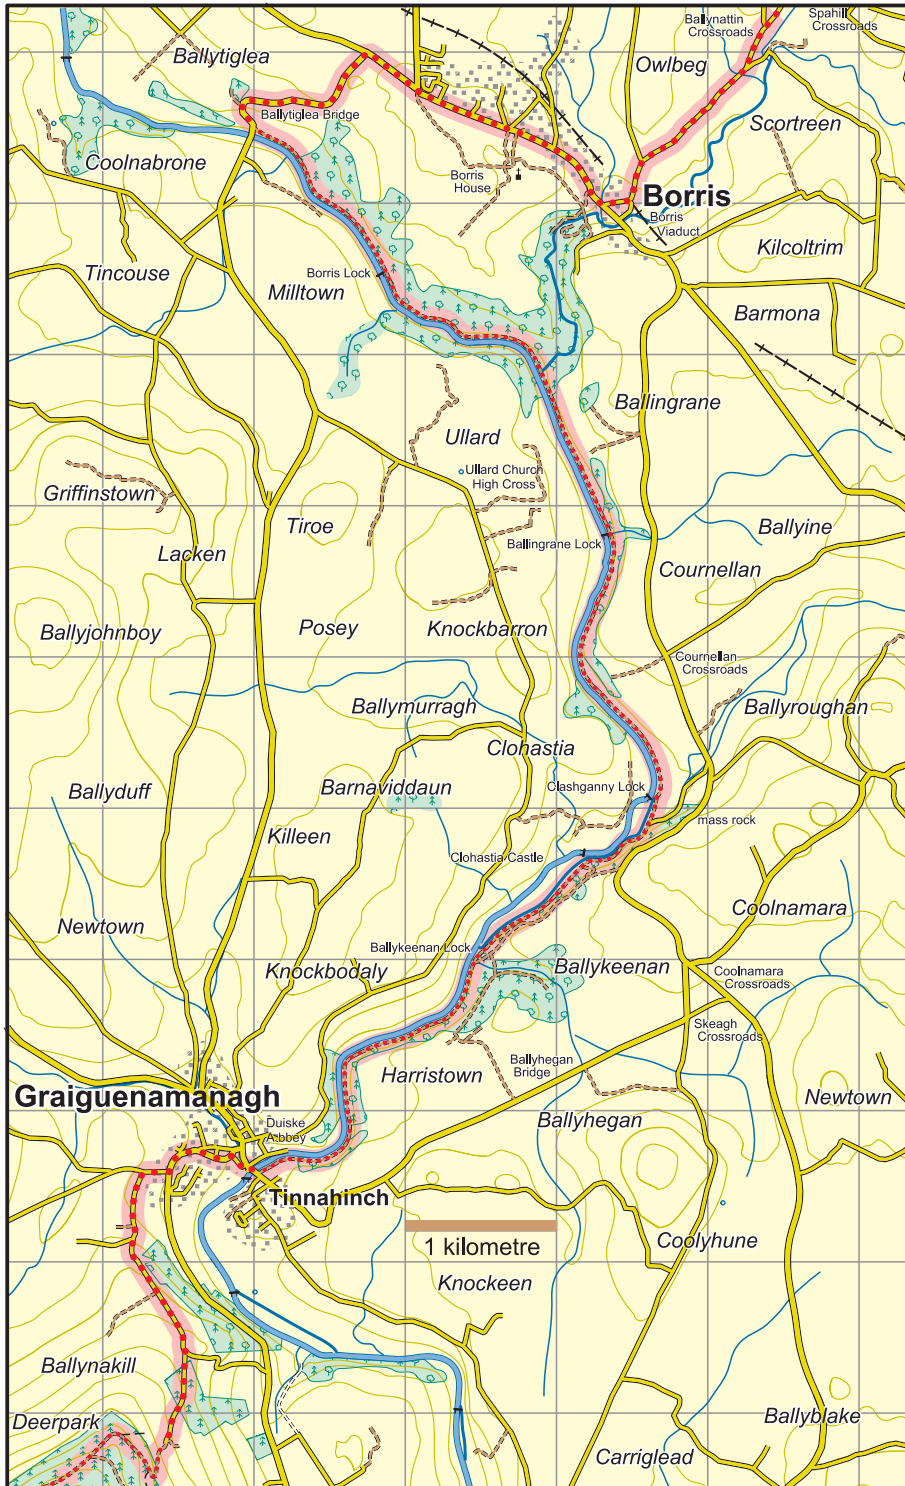

South Leinster Way

Map 3 Borris to Graiguenamanagh

The National Trails Office encourages trail users to apply the Leave No Trace principles:

1. Plan ahead and prepare
2. Be considerate of others
3. Respect farm animals and wildlife
4. Travel and camp on durable ground
5. Leave what you find
6. Dispose of waste properly
7. Minimise the affects of fire