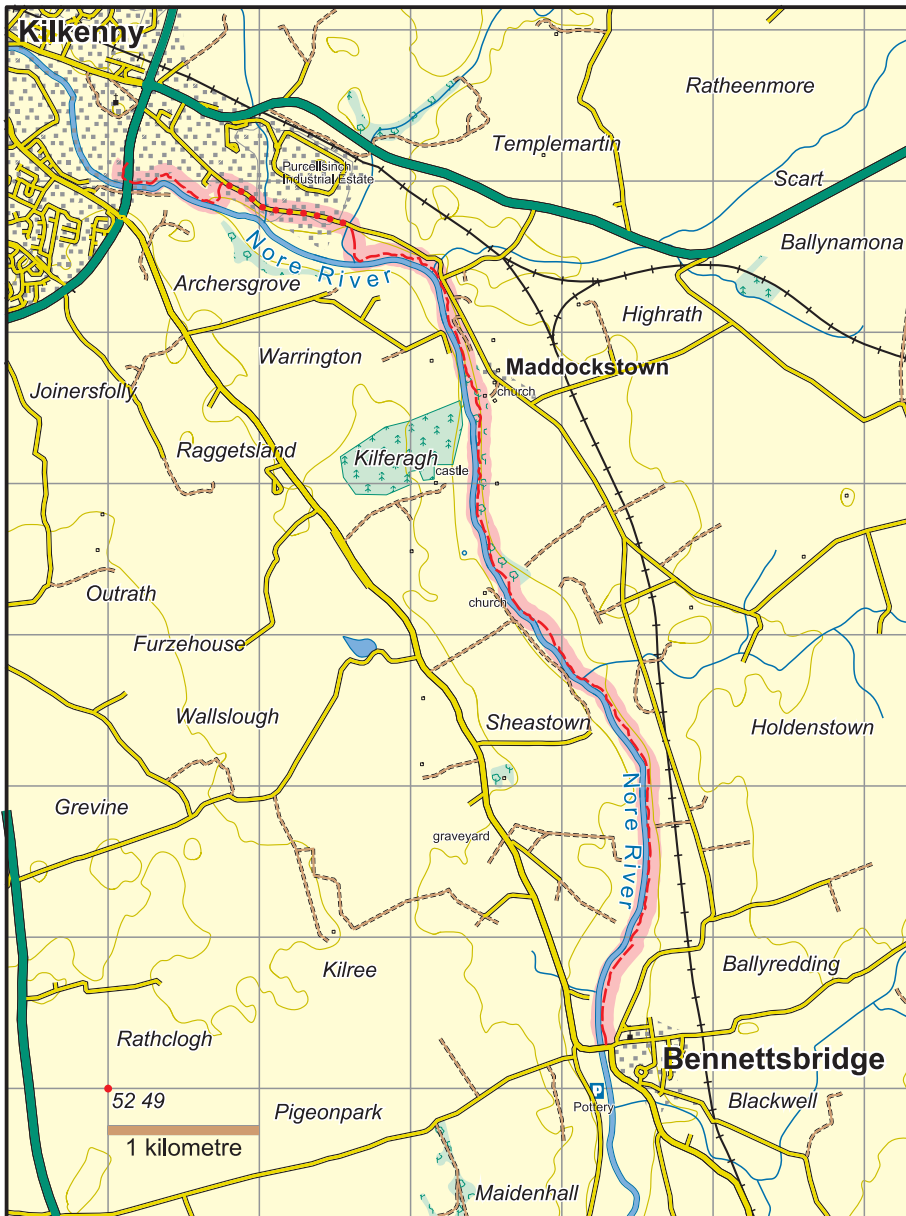

# Nore Valley Way : Map 1 Kilkenny to Bennettsbridge

The National Trails Office encourages trail users to apply the Leave No Trace principles:

1. Plan ahead and prepare
2. Be considerate of others
3. Respect farm animals and wildlife
4. Travel and camp on durable ground
5. Leave what you find
6. Dispose of waste properly
7. Minimise the affects of fire