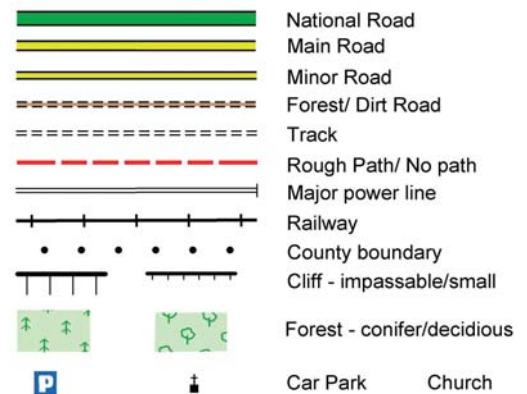

# Nore Valley Way : Map 1 Kilkenny to Bennettsbridge

The National Trails Office encourages trail users to apply the Leave No Trace principles:

1. Plan ahead and prepare
2. Be considerate of others
3. Respect farm animals and wildlife
4. Travel and camp on durable ground
5. Leave what you find
6. Dispose of waste properly
7. Minimise the affects of fire