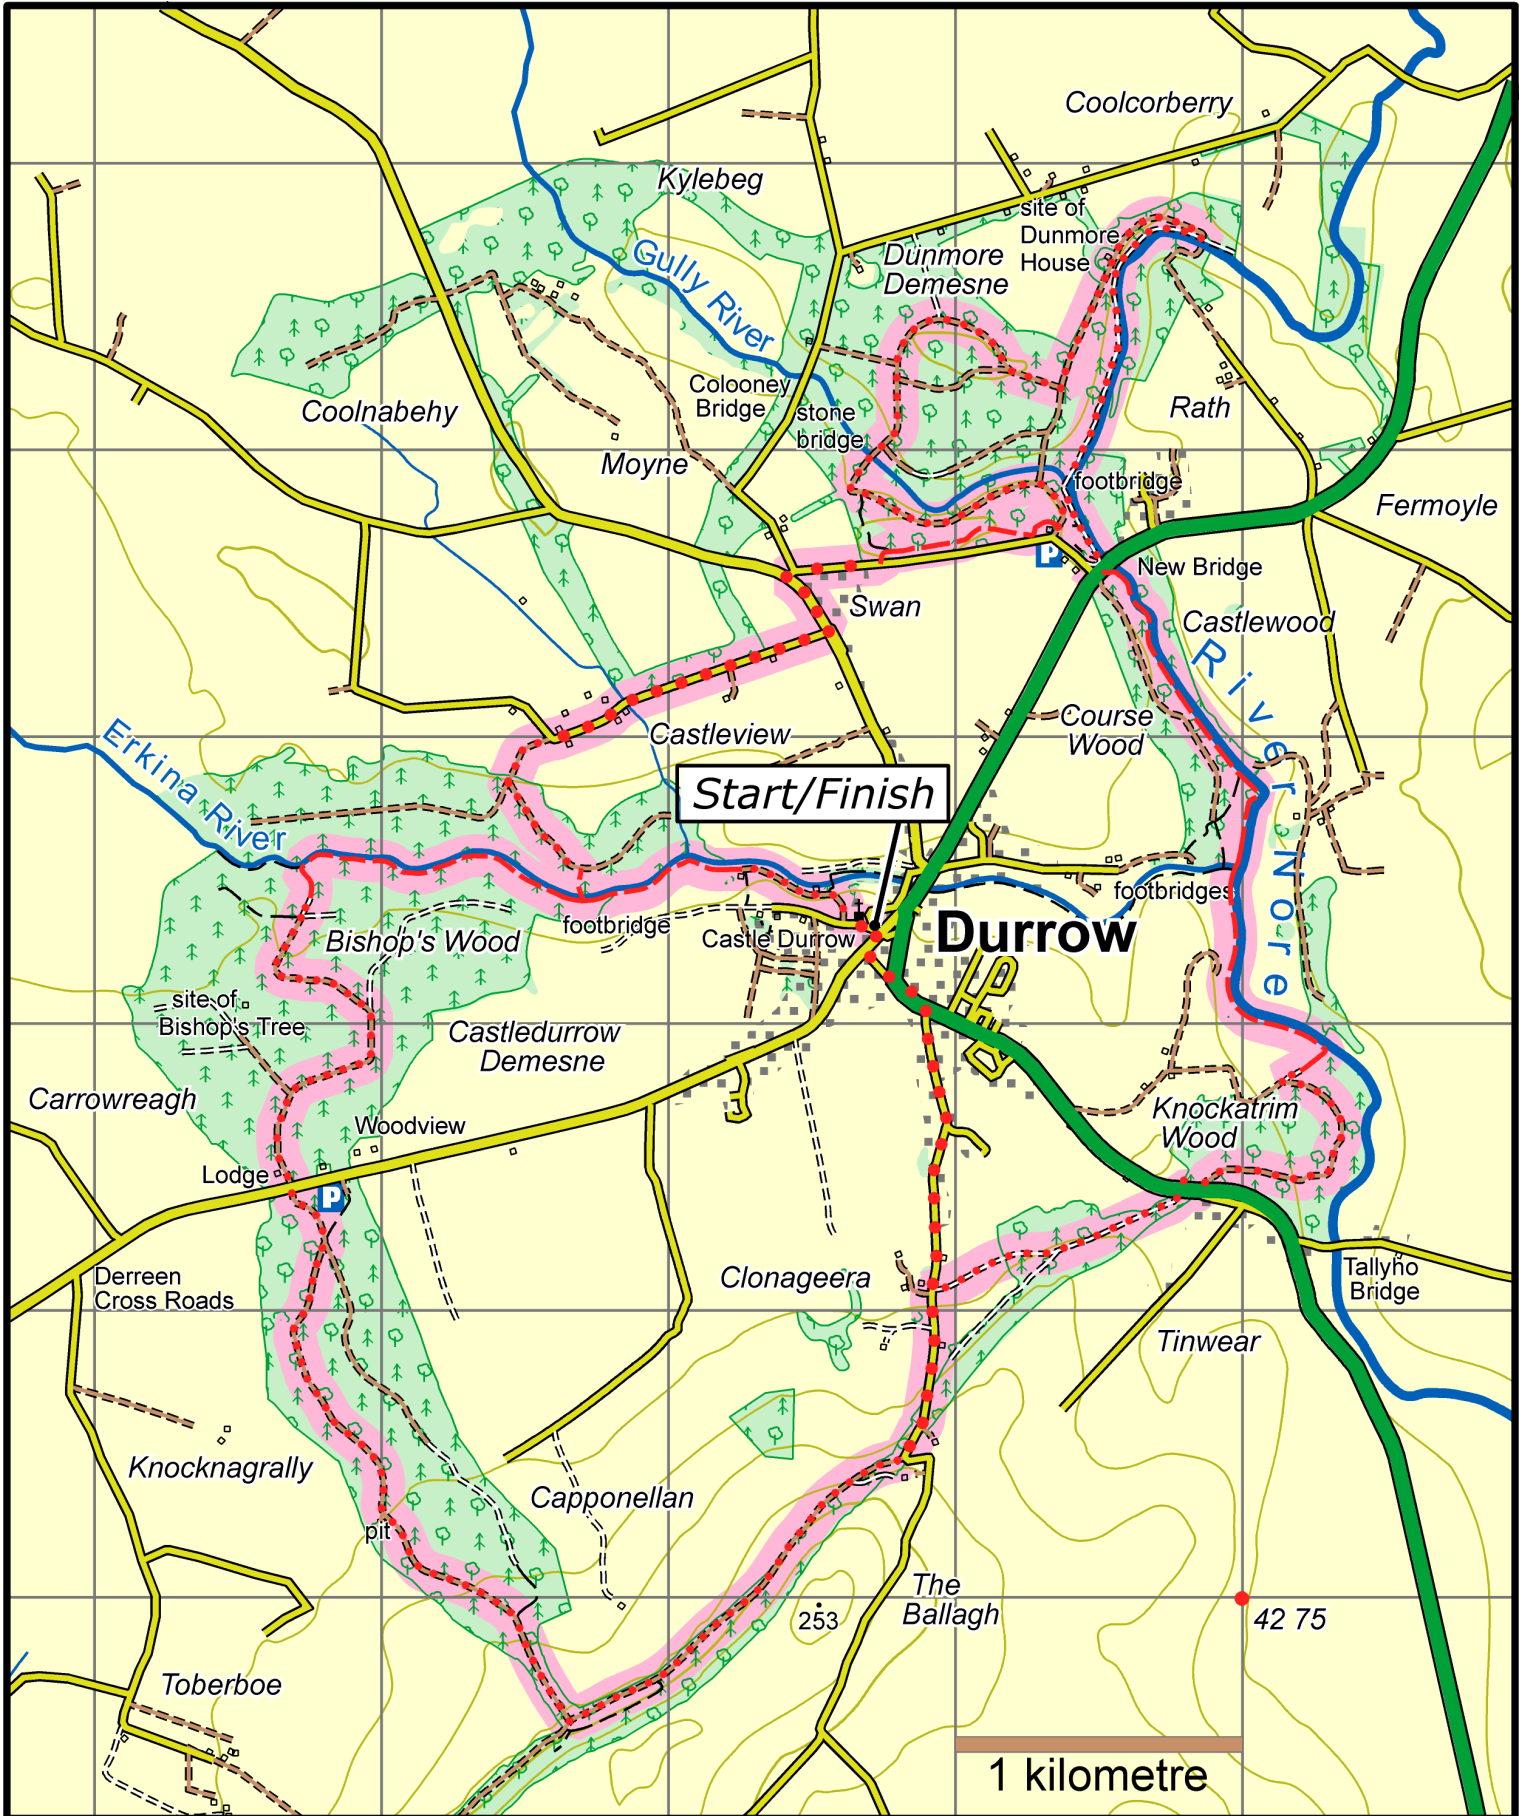

Durrow Leafy Loop

This map is made available from the National Trails Office / Irish Sports Council, produced by EastWest mapping. The map is intended for personal use only and should not be modified, republished or transmitted in any form without the permission of the Irish Sports Council's National Trails Office. The representation of a track or path on this map does not indicate a right of way. The map includes Ordnance Survey Ireland data made available for display under Permit No. 8658. (c) Ordnance Survey Ireland / Government of Ireland.